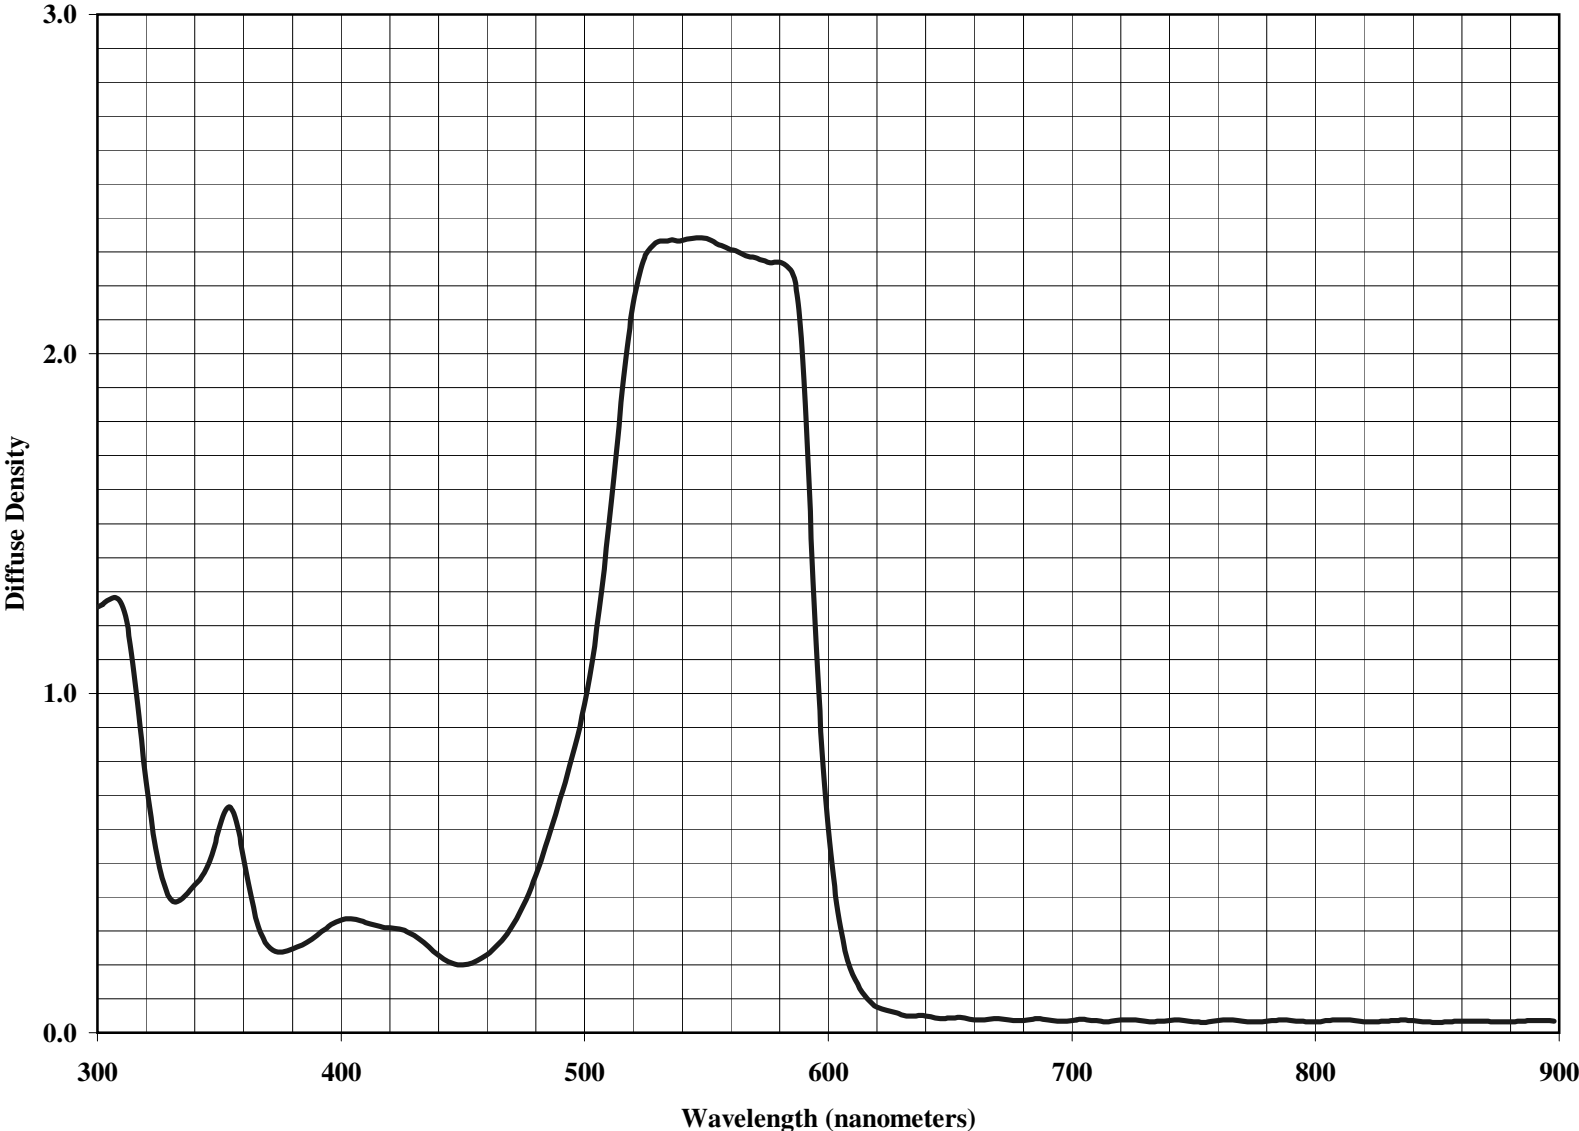

**KODAK WRATTEN 2 Optical Filter / 32
(Magenta)**

Notice: While the data presented are typical of production coatings, they do not represent standards which must be met by Eastman Kodak Company. The company reserves the right to change and improve the product characteristics at