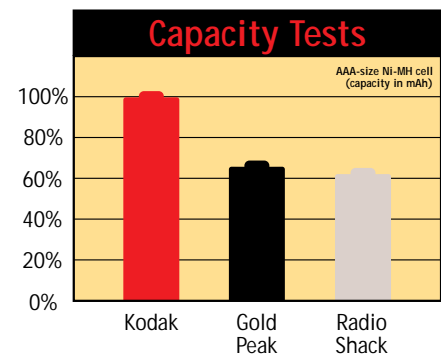

Our Batteries Pack More Power

In head-to-head testing against competitors, KODAK PHOTOLIFE Ni-MH Rechargeable Batteries are number one in rated capacity and measured charge/discharge cycle life.*

TAKE PICTURES. FURTHER.™

*1999 internal Kodak tests