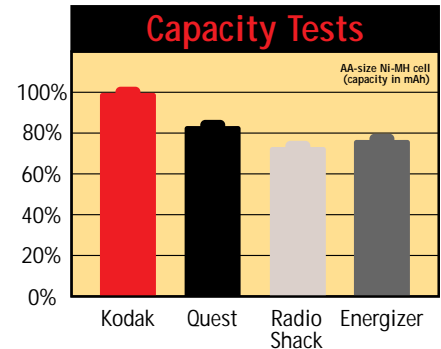

*based on rated mAh capacity

Our Batteries Pack More Power

*In head-to-head testing against competitors, KODAK PHOTOLIFE Ni-MH Rechargeable Batteries are number one in rated capacity and measured charge/discharge cycle life.**