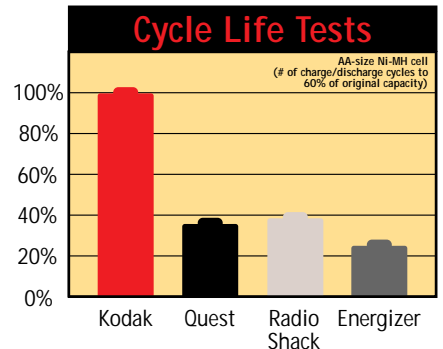

Our Batteries Pack More Power

In head-to-head testing against competitors, KODAK PHOTOLIFE Ni-MH Rechargeable Batteries are number one in rated capacity and measured charge/discharge cycle life.*

TAKE PICTURES. FURTHER.™

*1999 internal Kodak tests