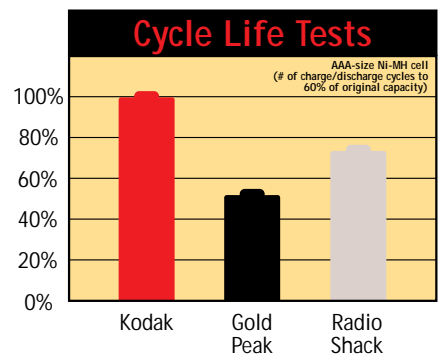

Our Batteries Pack More Power

In head-to-head testing against competitors, KODAK PHOTOLIFE Ni-MH Rechargeable Batteries are number one in rated capacity and measured charge/discharge cycle life.*

TAKE PICTURES. FURTHER.™

*1999 internal Kodak tests