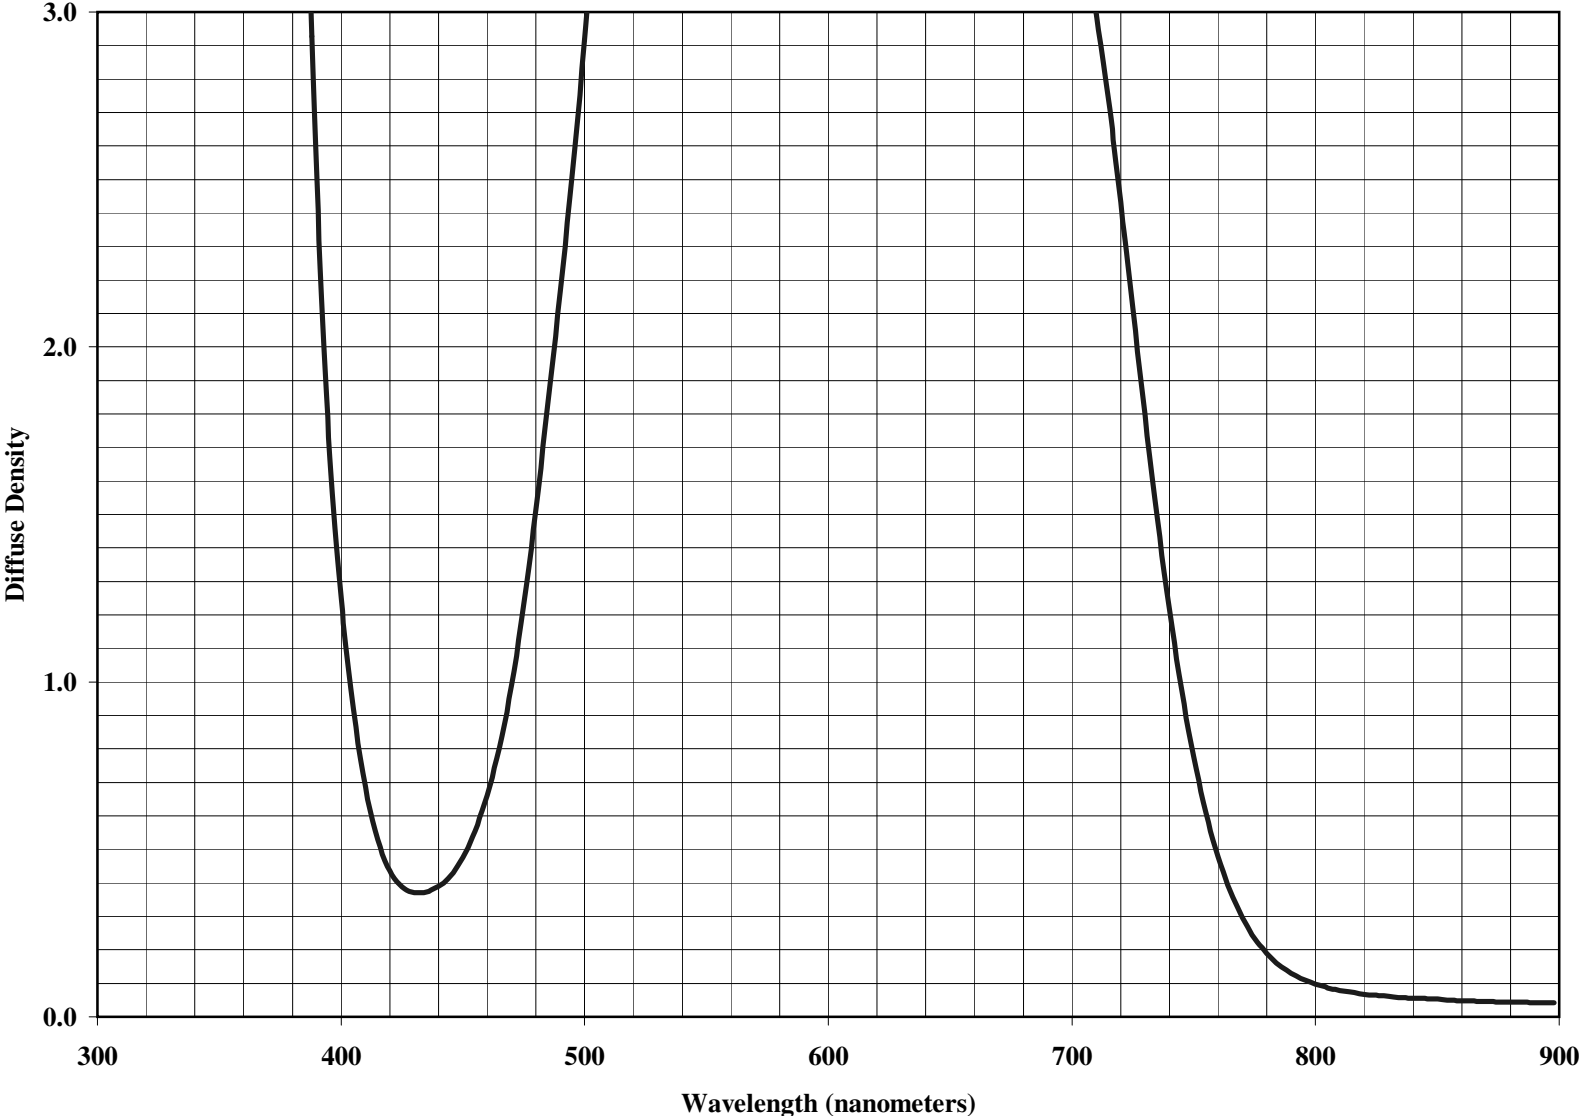

**KODAK WRATTEN 2 Optical Filter / 98
(Blue)**

Notice: While the data presented are typical of production coatings, they do not represent standards which must be met by Eastman Kodak Company. The company reserves the right to change and improve the product characteristics at any time.