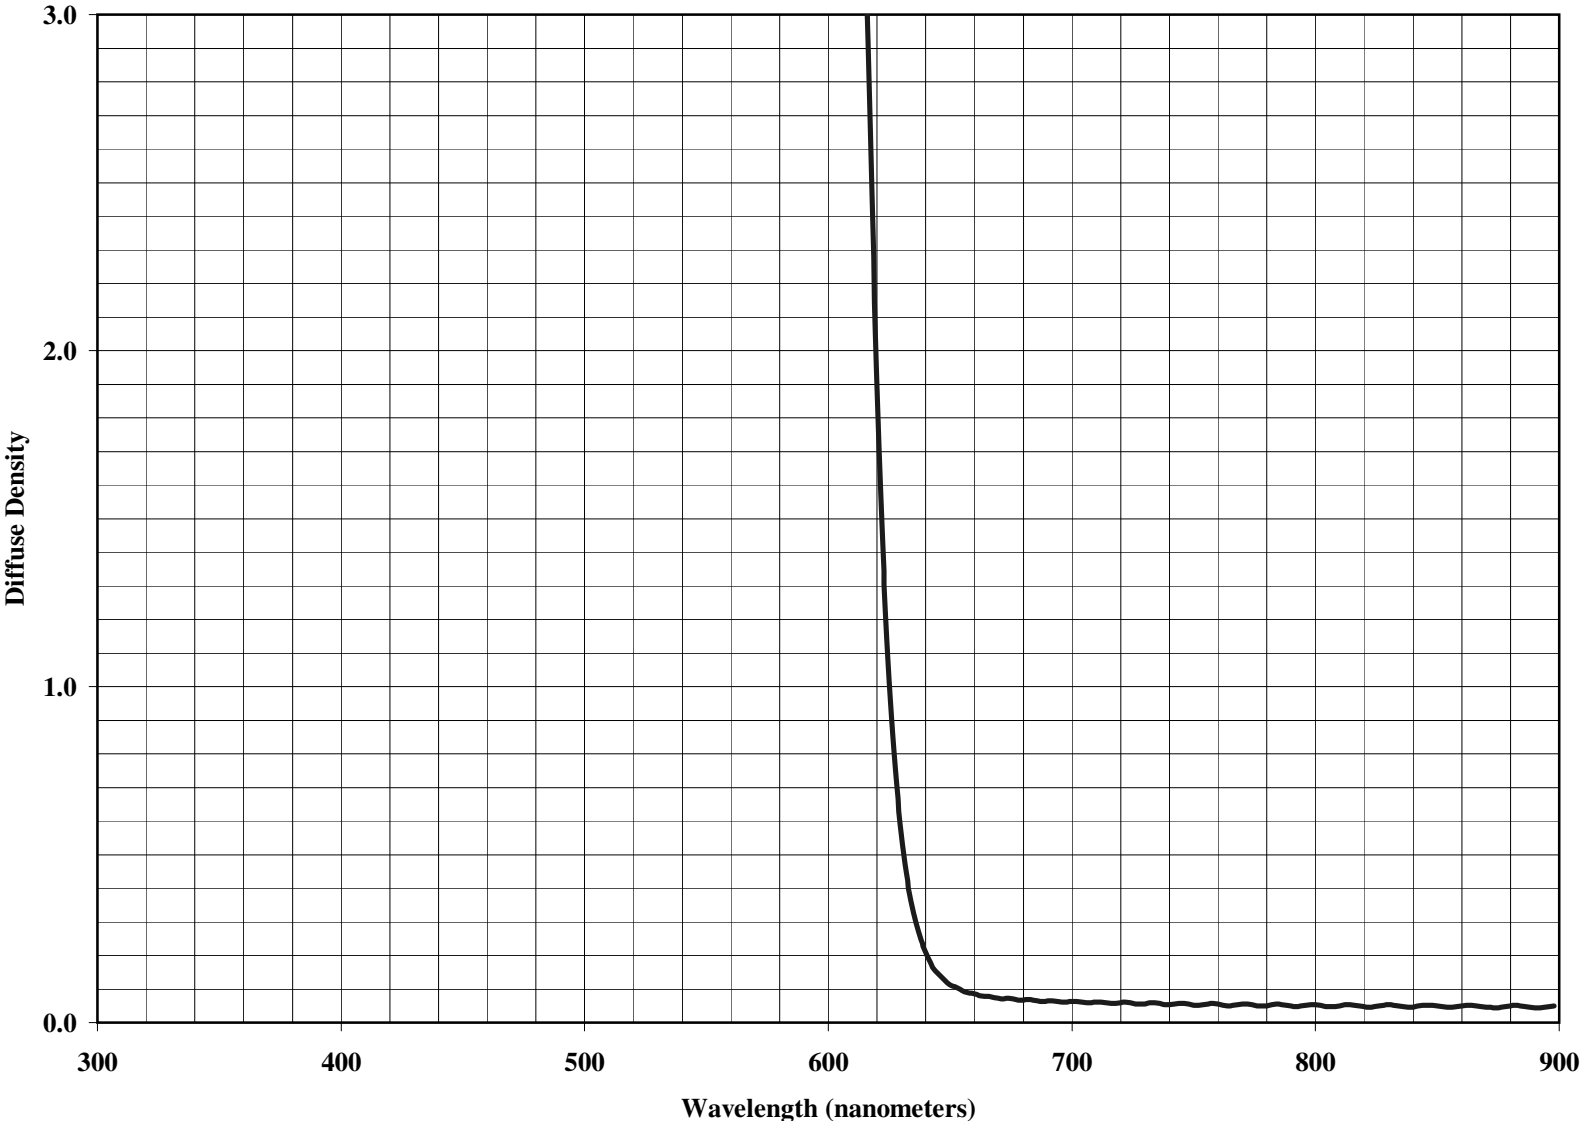

**KODAK WRATTEN 2 Optical Filter / 92  
(Red)**

Notice: While the data presented are typical of production coatings, they do not represent standards which must be met by Eastman Kodak Company. The company reserves the right to change and improve the product characteristics at any time.