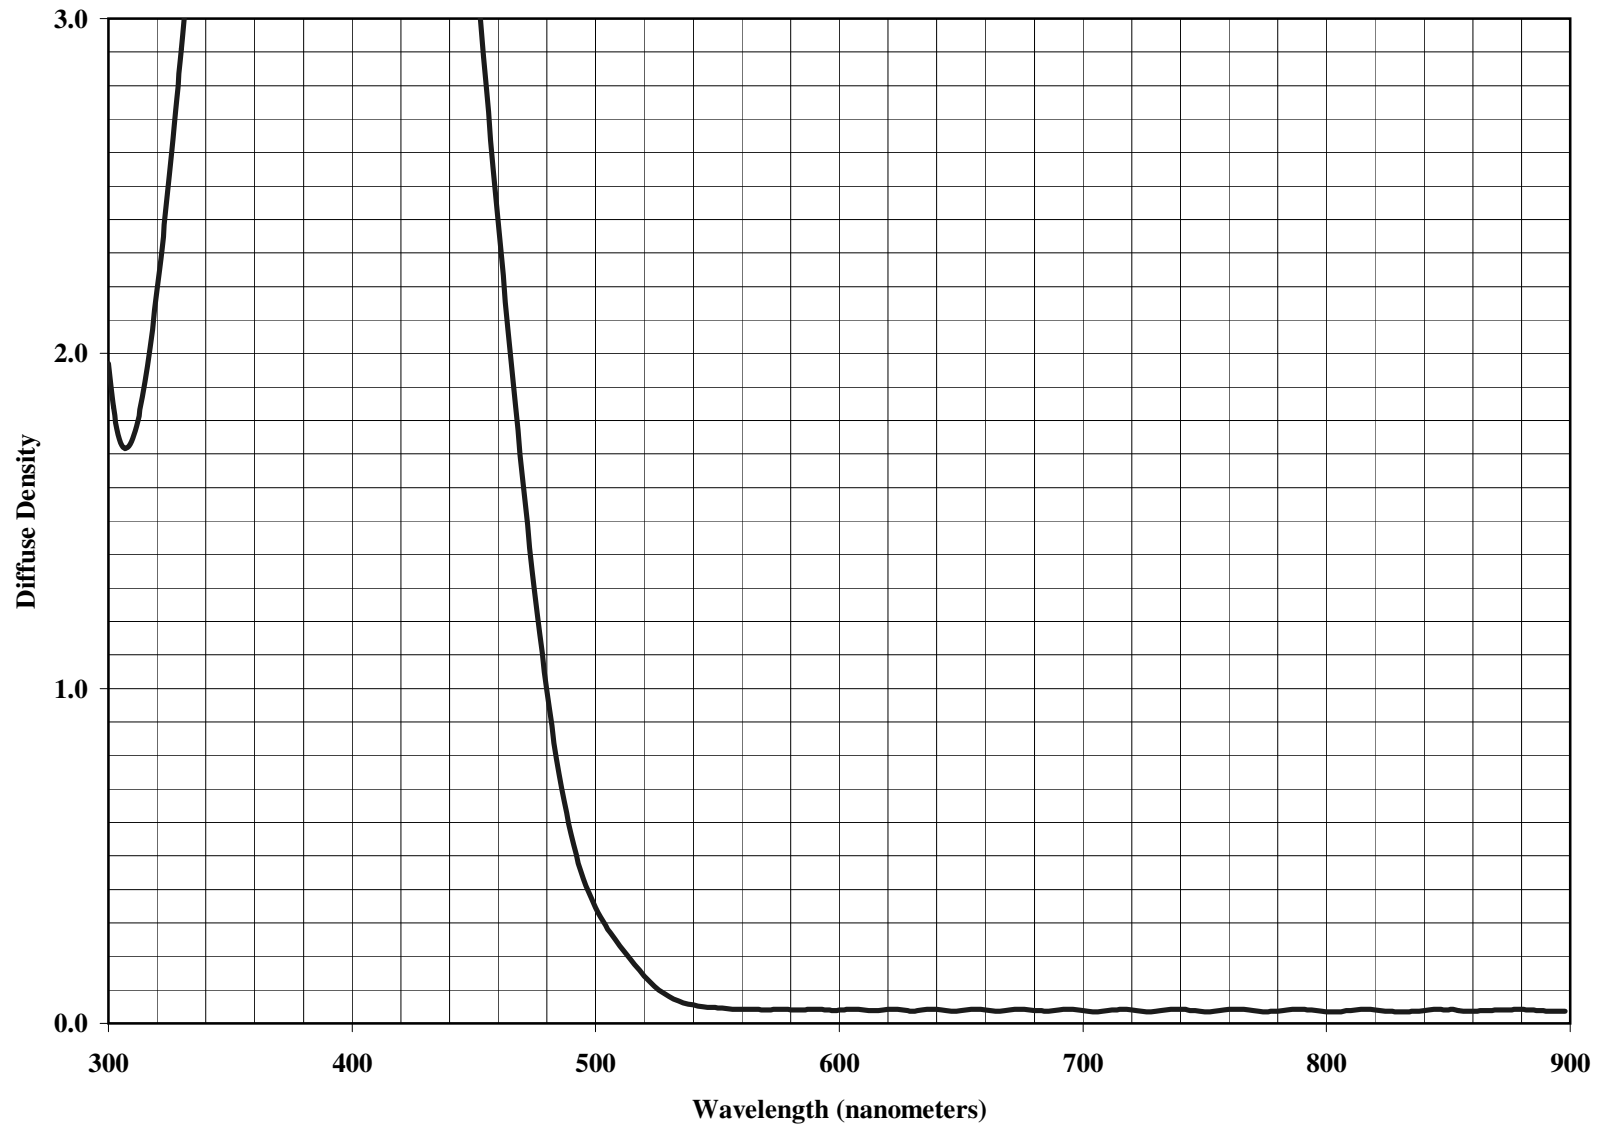

**KODAK WRATTEN 2 Optical Filter / 9  
(Deep Yellow)**

Notice: While the data presented are typical of production coatings, they do not represent standards which must be met by Eastman Kodak Company. The company reserves the right to change and improve the product characteristics at any time.