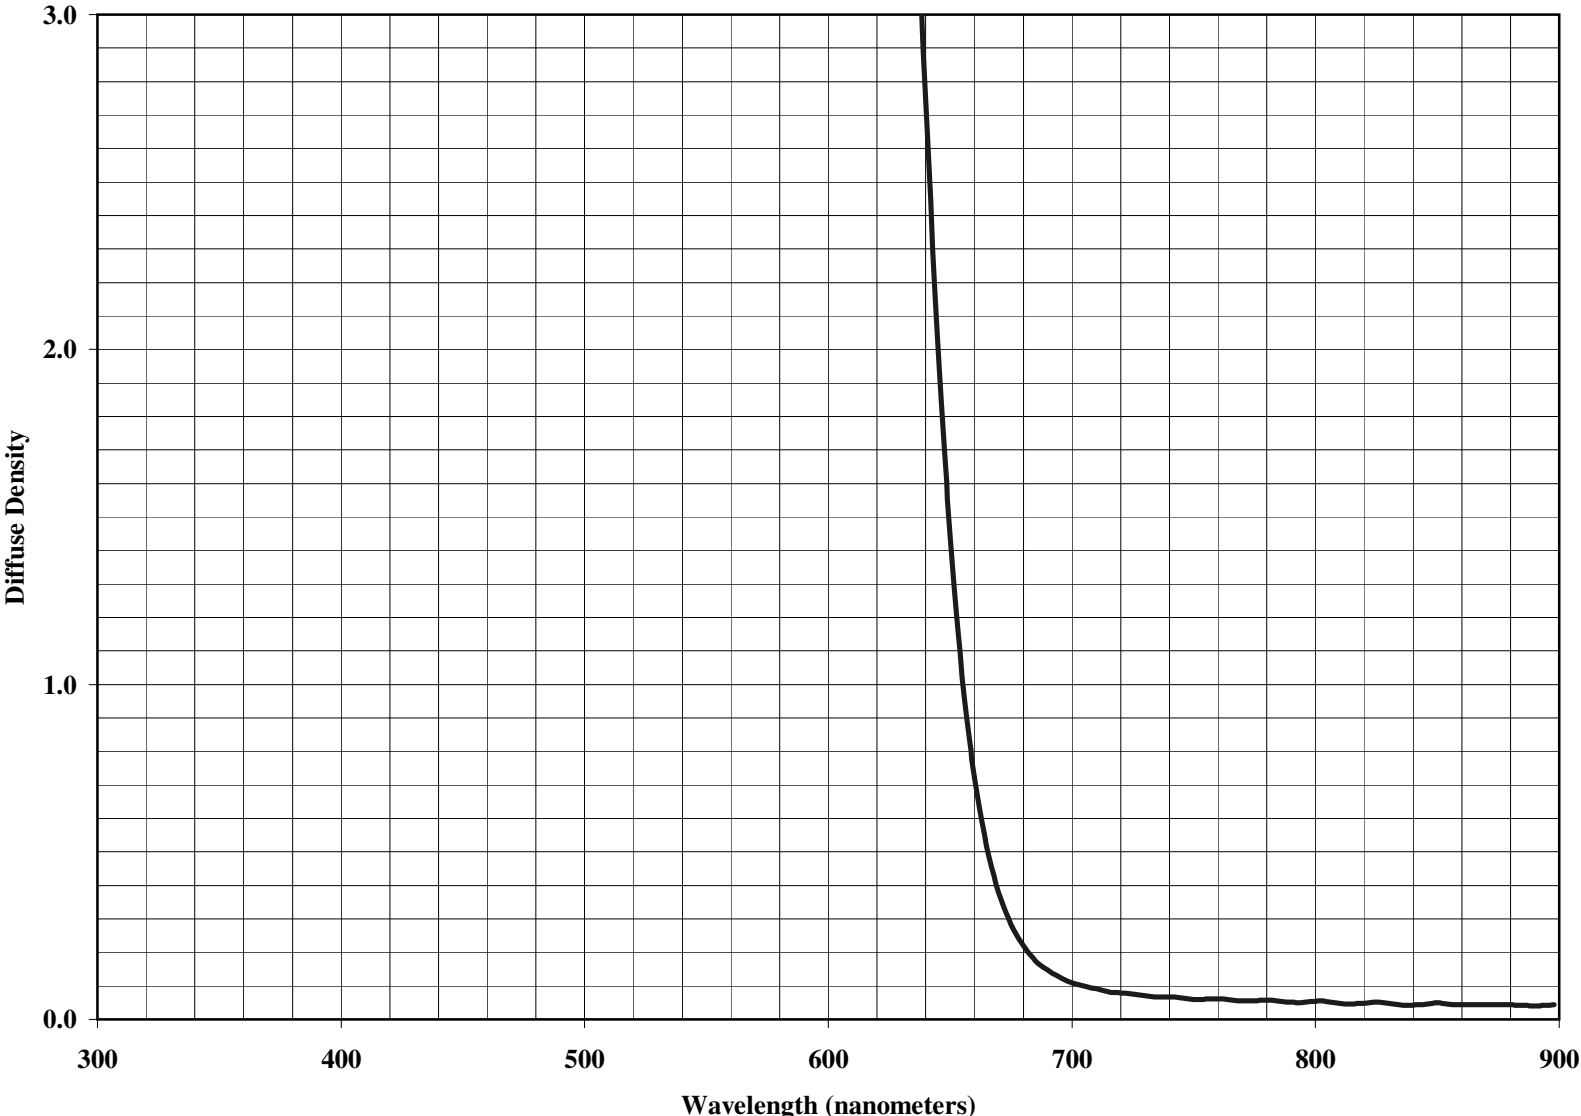

**KODAK WRATTEN 2 Optical Filter / 70
(Dark Red)**

Notice: While the data presented are typical of production coatings, they do not represent standards which must be met by Eastman Kodak Company. The company reserves the right to change and improve the product characteristics at any time.