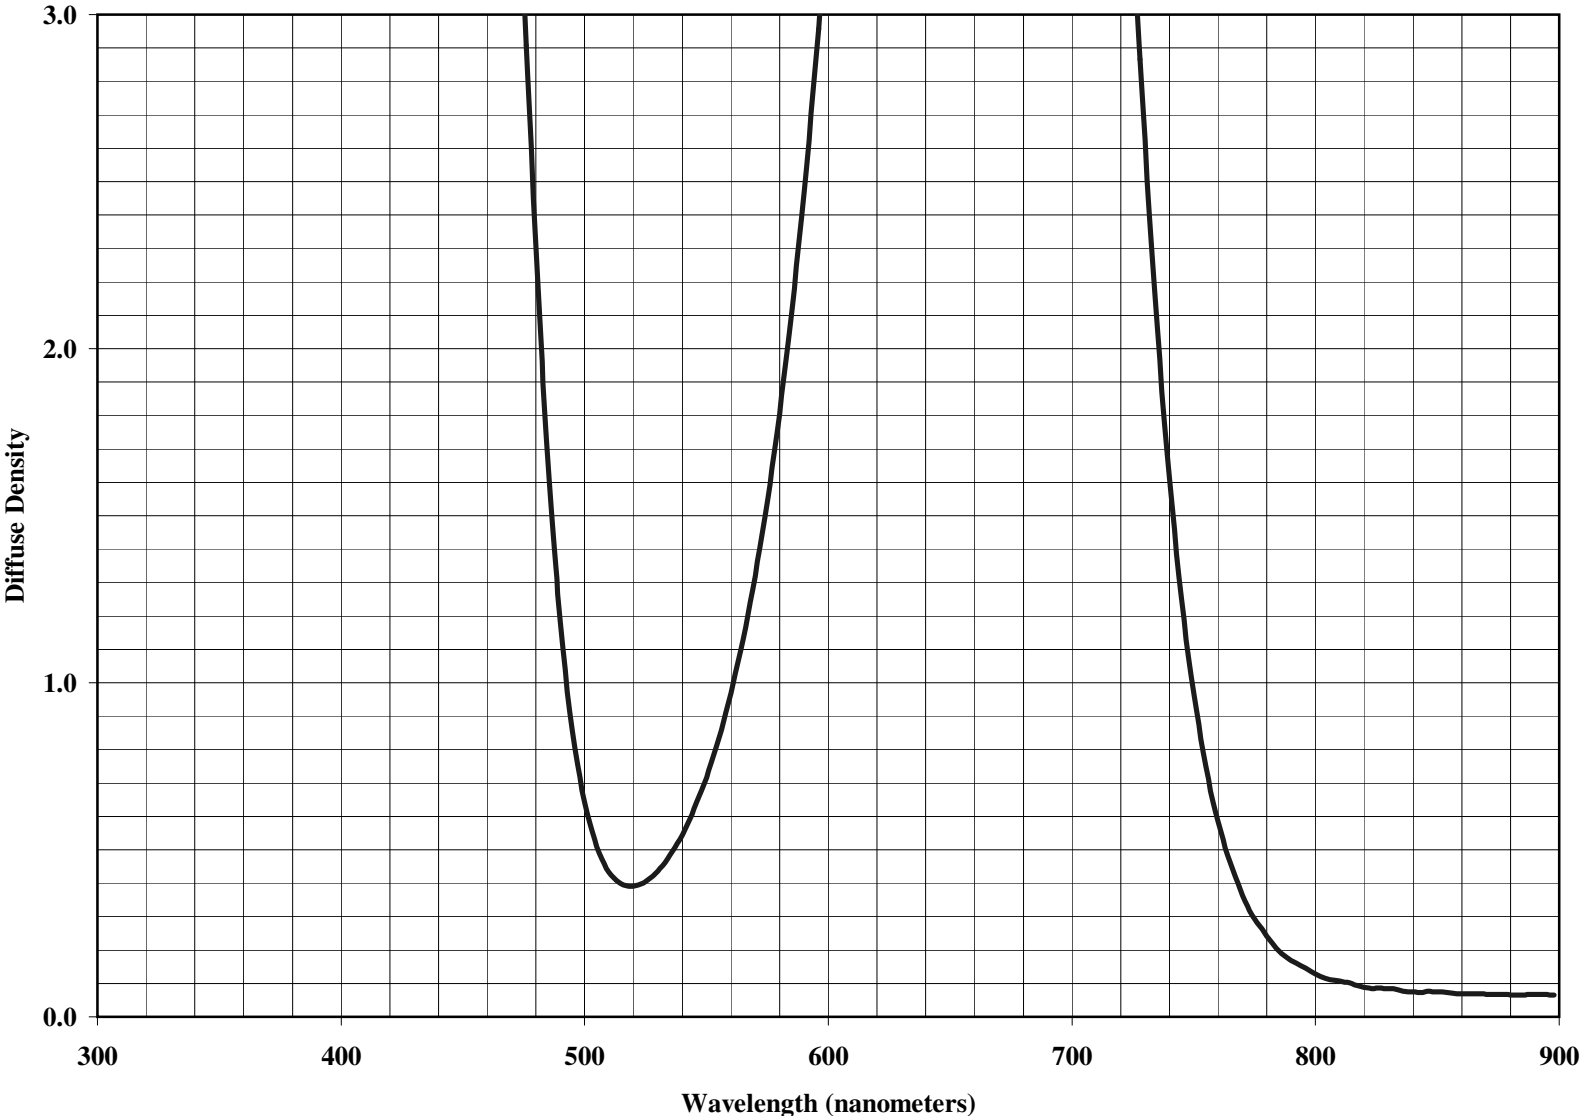

**KODAK WRATTEN 2 Optical Filter / 61  
(Deep Green)**

Notice: While the data presented are typical of production coatings, they do not represent standards which must be met by Eastman Kodak Company. The company reserves the right to change and improve the product characteristics at any time.