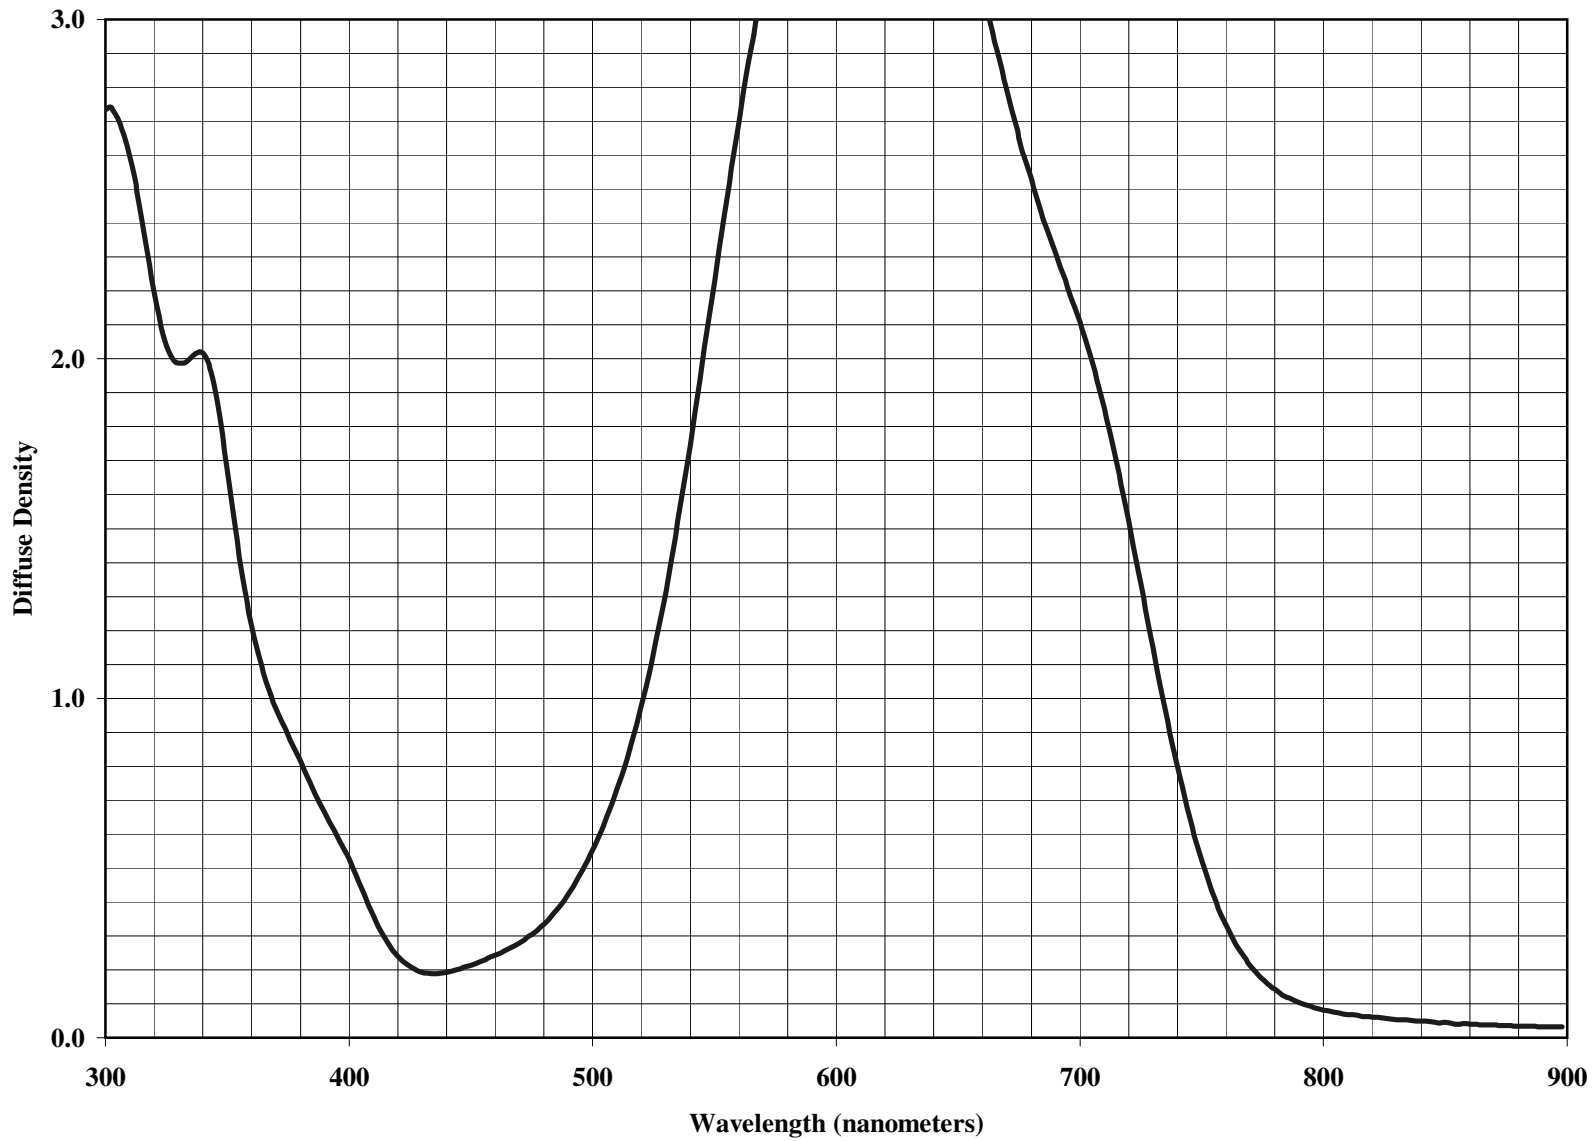

**KODAK WRATTEN 2 Optical Filter / 47A
(Light Blue)**

Notice: While the data presented are typical of production coatings, they do not represent standards which must be met by Eastman Kodak Company. The company reserves the right to change and improve the product characteristics at any time.