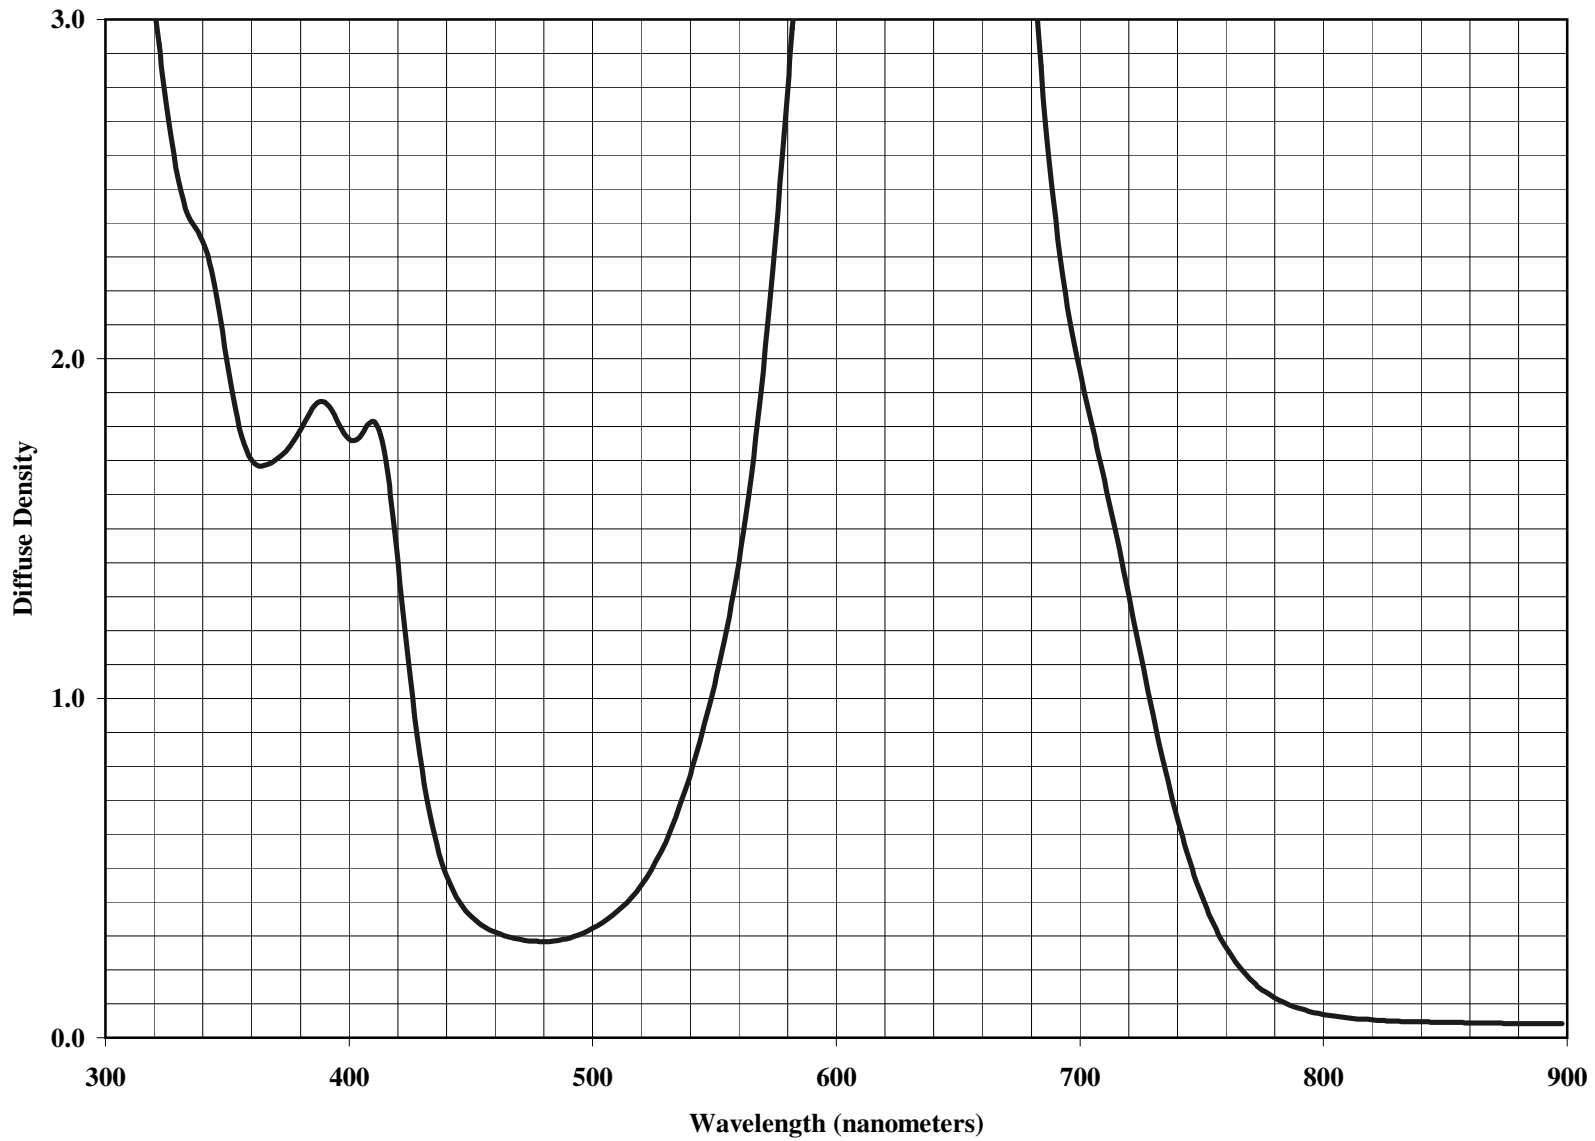

**KODAK WRATTEN 2 Optical Filter / 44A  
(Light Blue Green)**

Notice: While the data presented are typical of production coatings, they do not represent standards which must be met by Eastman Kodak Company. The company reserves the right to change and improve the product characteristics at any time.