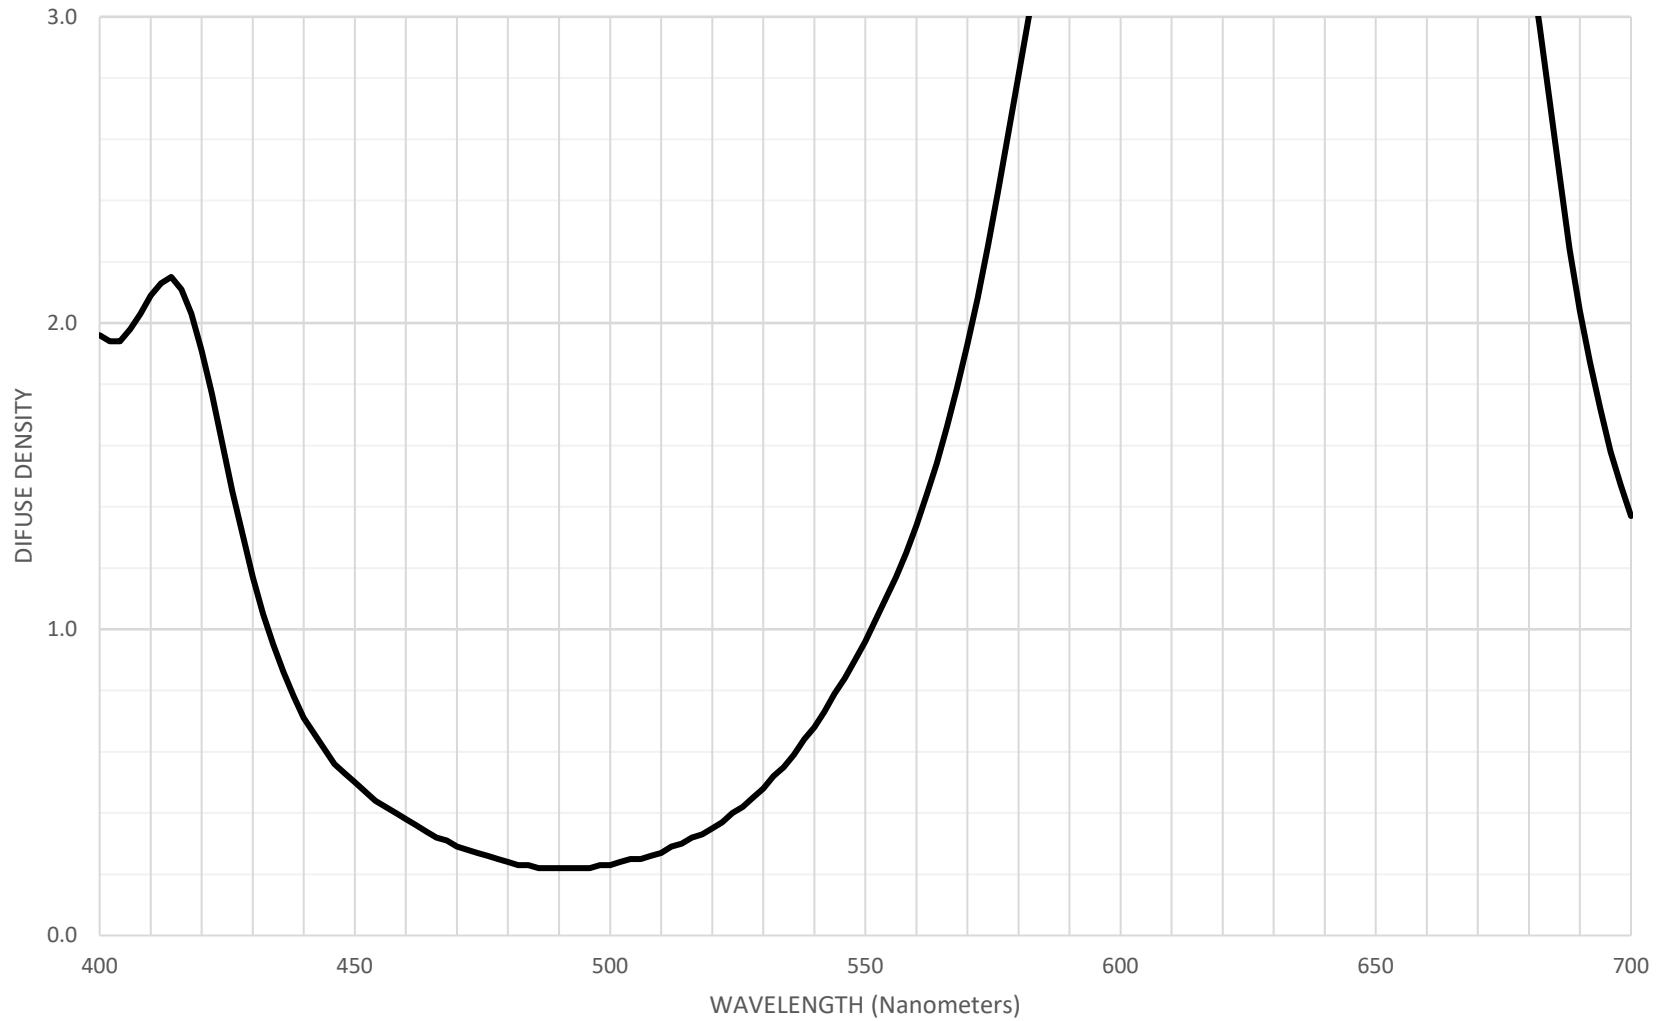

KODAK WRATTEN2 Optical Filter / 44 (Light Blue Green)

Notice: While the data presented are typical of production coatings, they do not represent standards which must be met by Eastman Kodak Company. The company reserves the right to change and improve the product characteristics at any time.