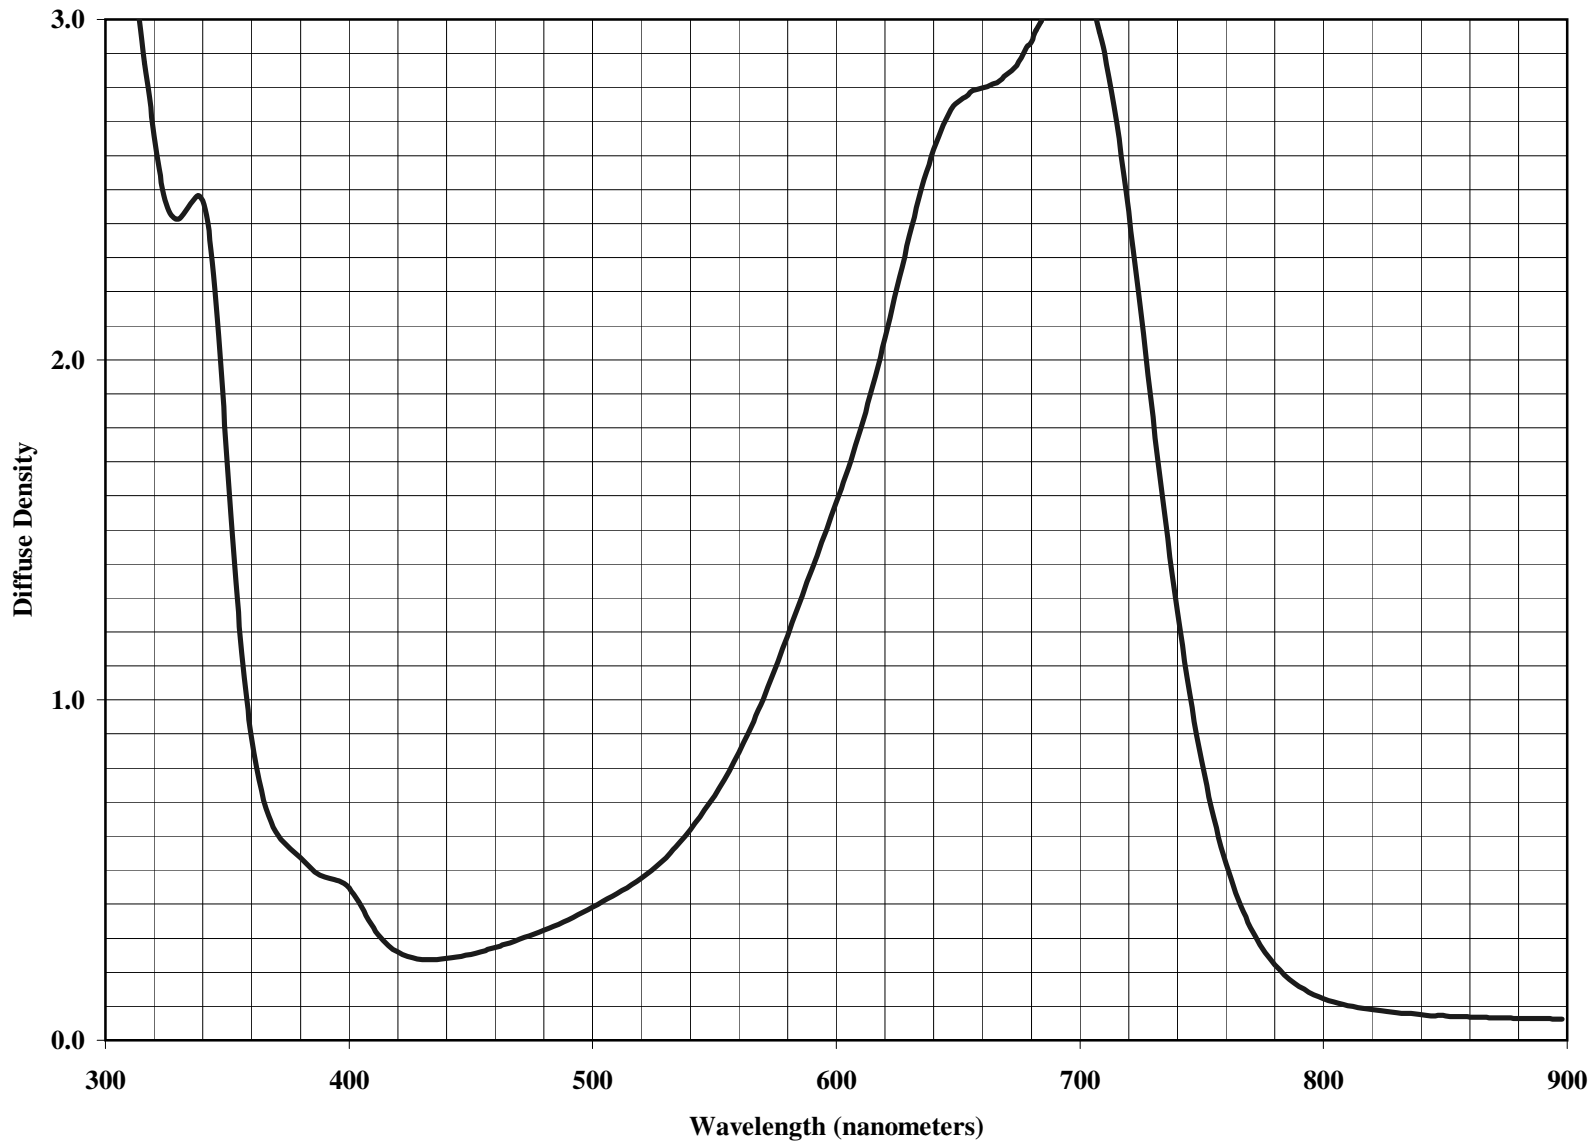

**KODAK WRATTEN 2 Optical Filter / 38A
(Blue)**

Notice: While the data presented are typical of production coatings, they do not represent standards which must be met by Eastman Kodak Company. The company reserves the right to change and improve the product characteristics at any time.