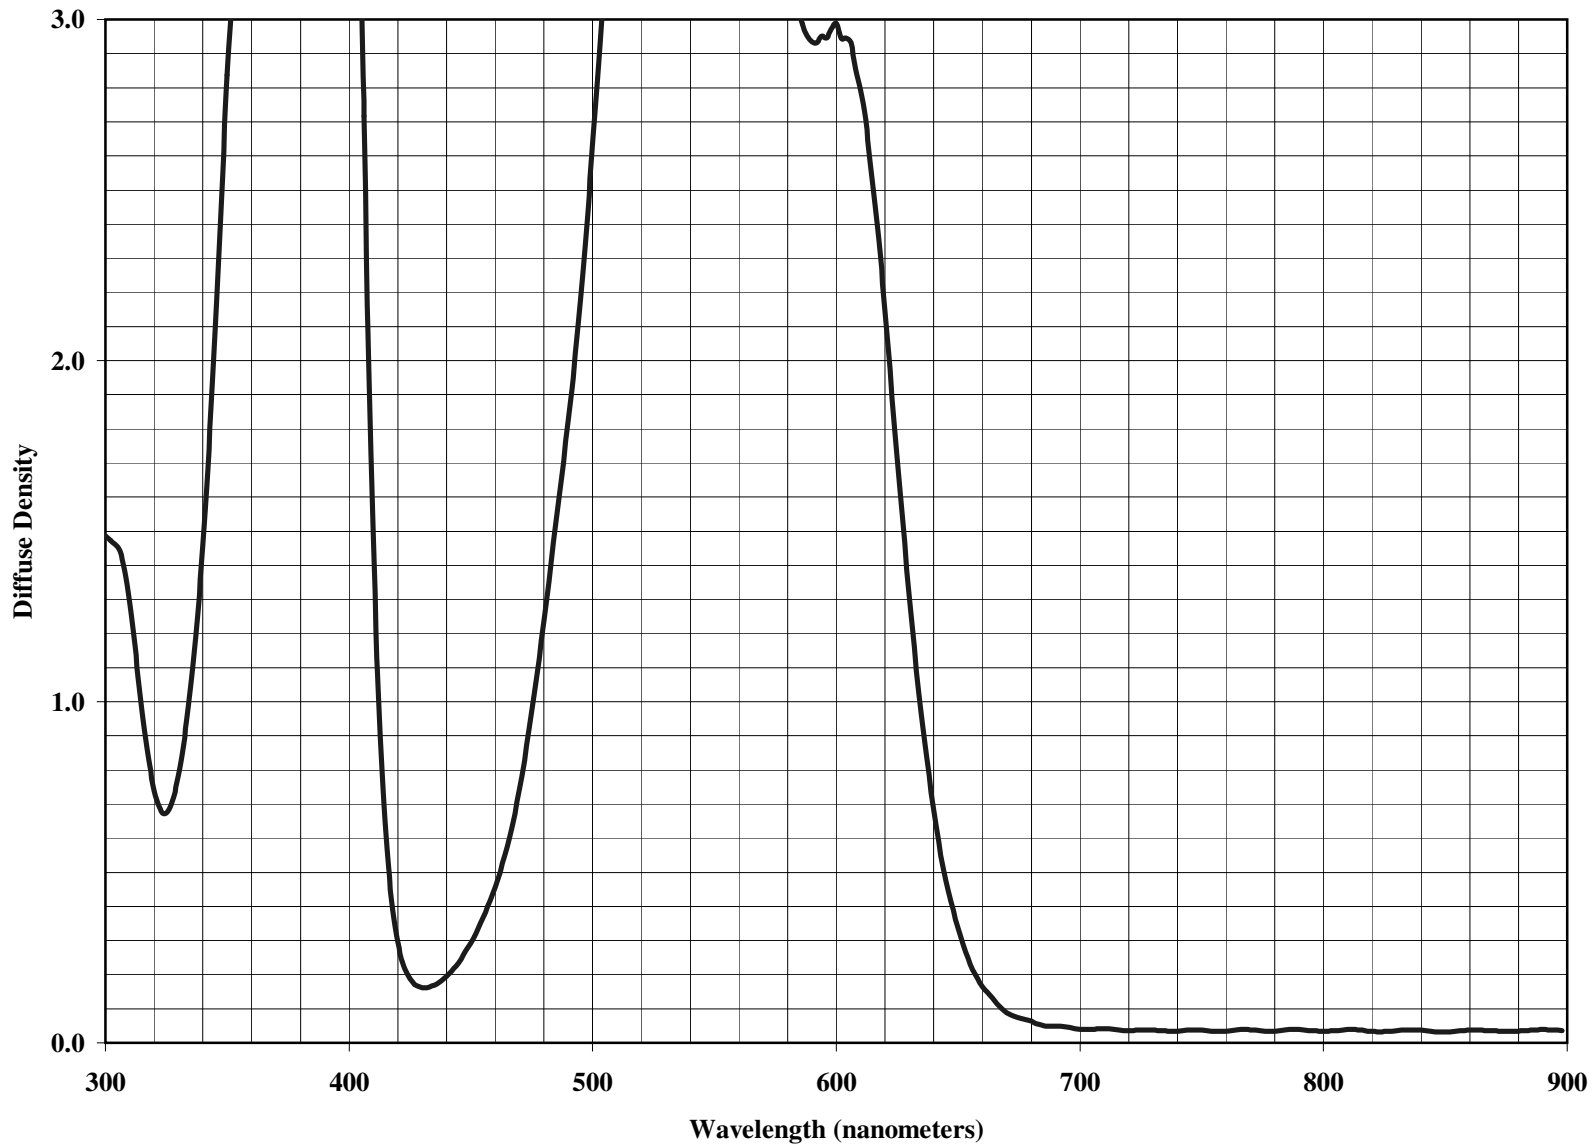

**KODAK WRATTEN 2 Optical Filter / 34A
(Violet)**

Notice: While the data presented are typical of production coatings, they do not represent standards which must be met by Eastman Kodak Company. The company reserves the right to change and improve the product characteristics at any time.