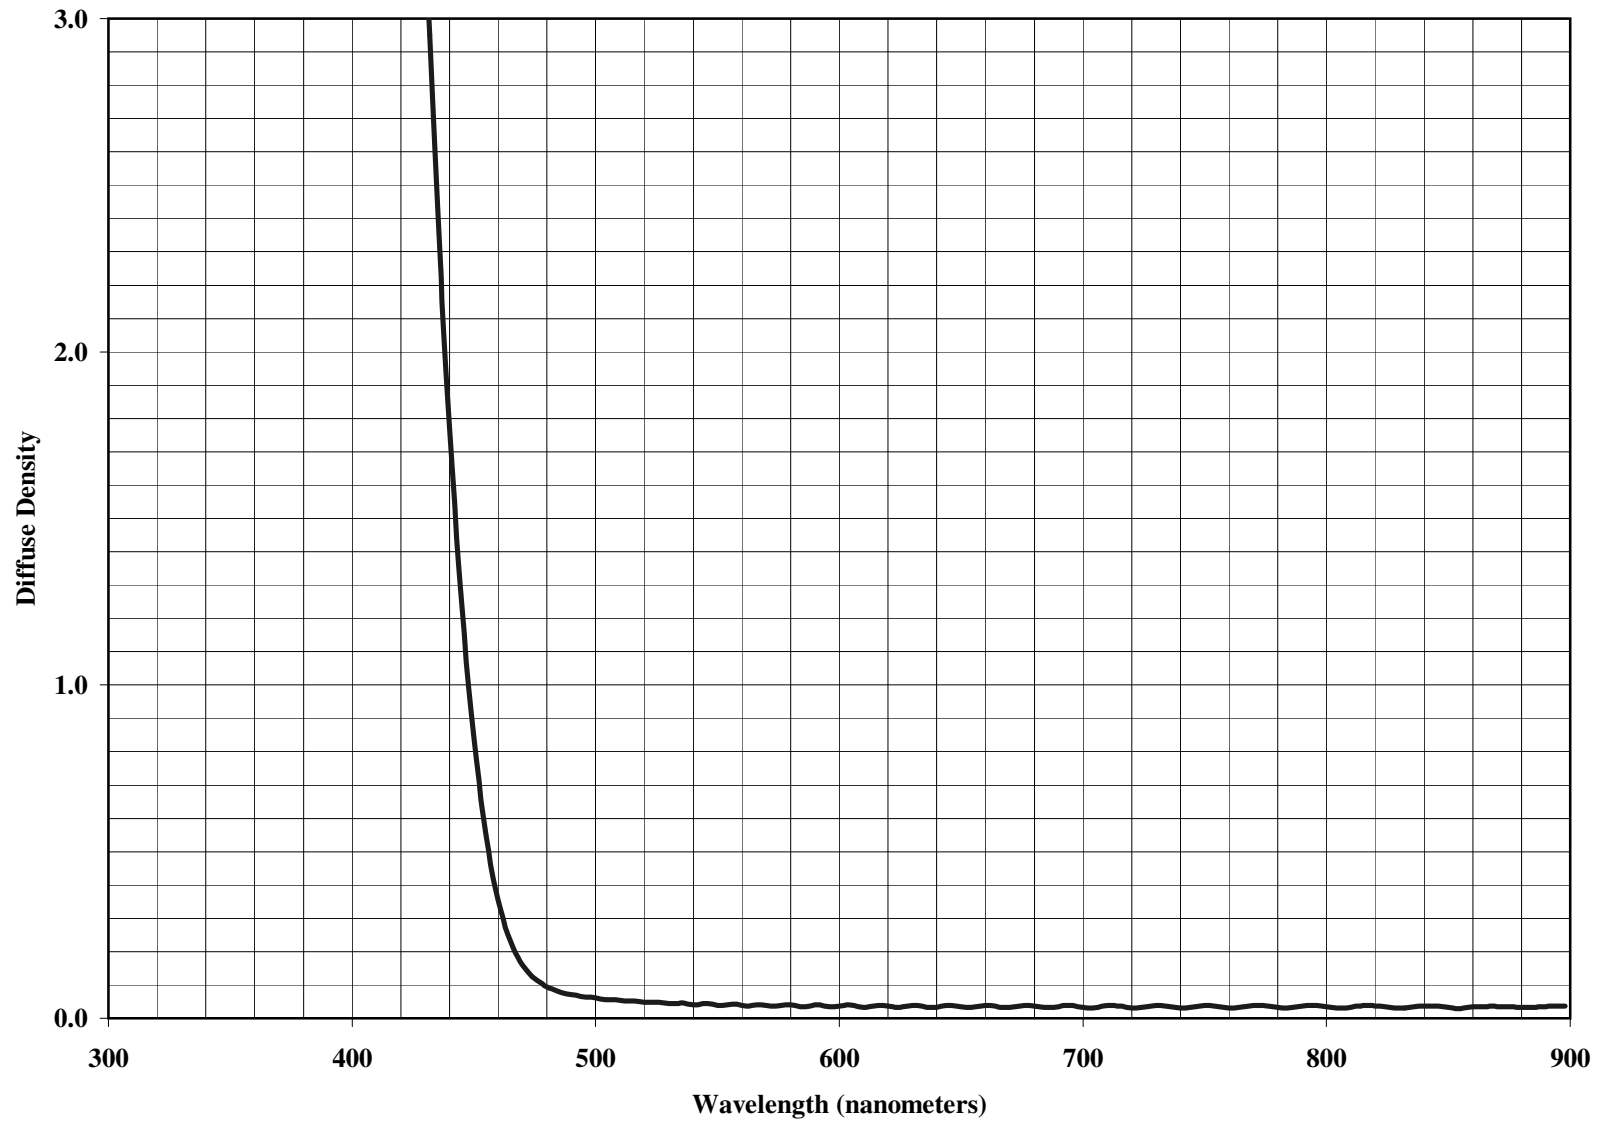

**KODAK WRATTEN 2 Optical Filter / 3
(Light Yellow)**

Notice: While the data presented are typical of production coatings, they do not represent standards which must be met by Eastman Kodak Company. The company reserves the right to change and improve the product characteristics at any time.