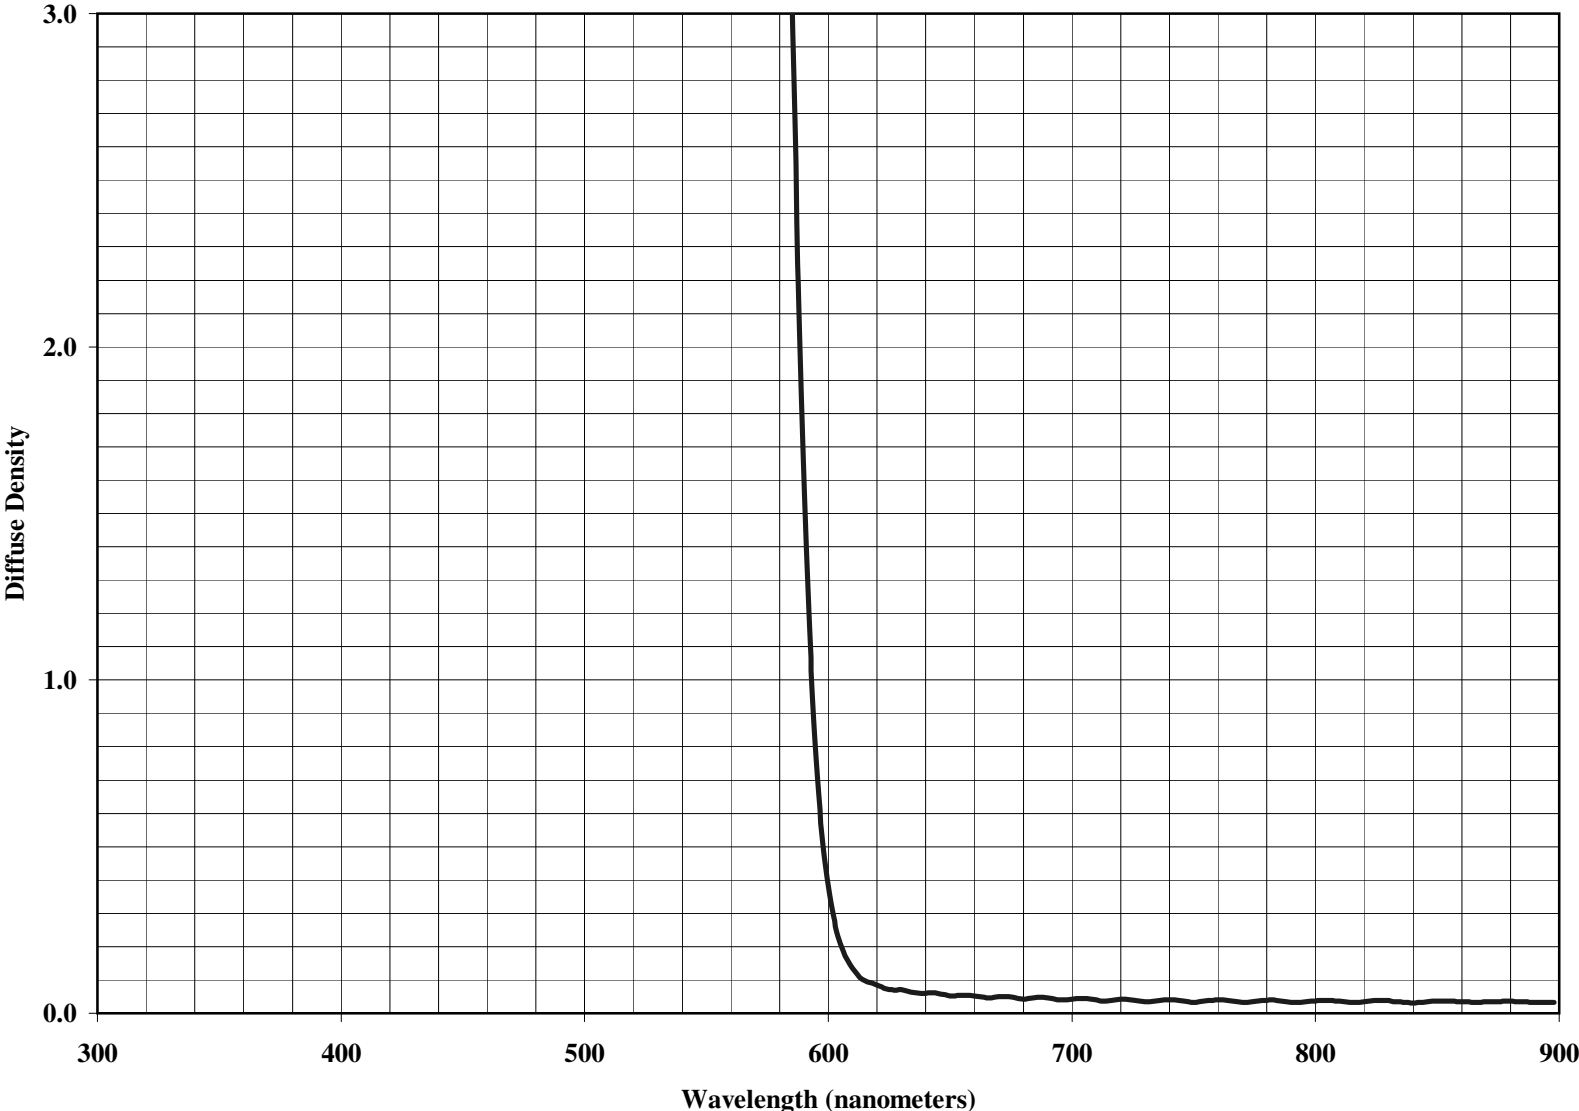

**KODAK WRATTEN 2 Optical Filter / 26
(Red)**

Notice: While the data presented are typical of production coatings, they do not represent standards which must be met by Eastman Kodak Company. The company reserves the right to change and improve the product characteristics at any time.