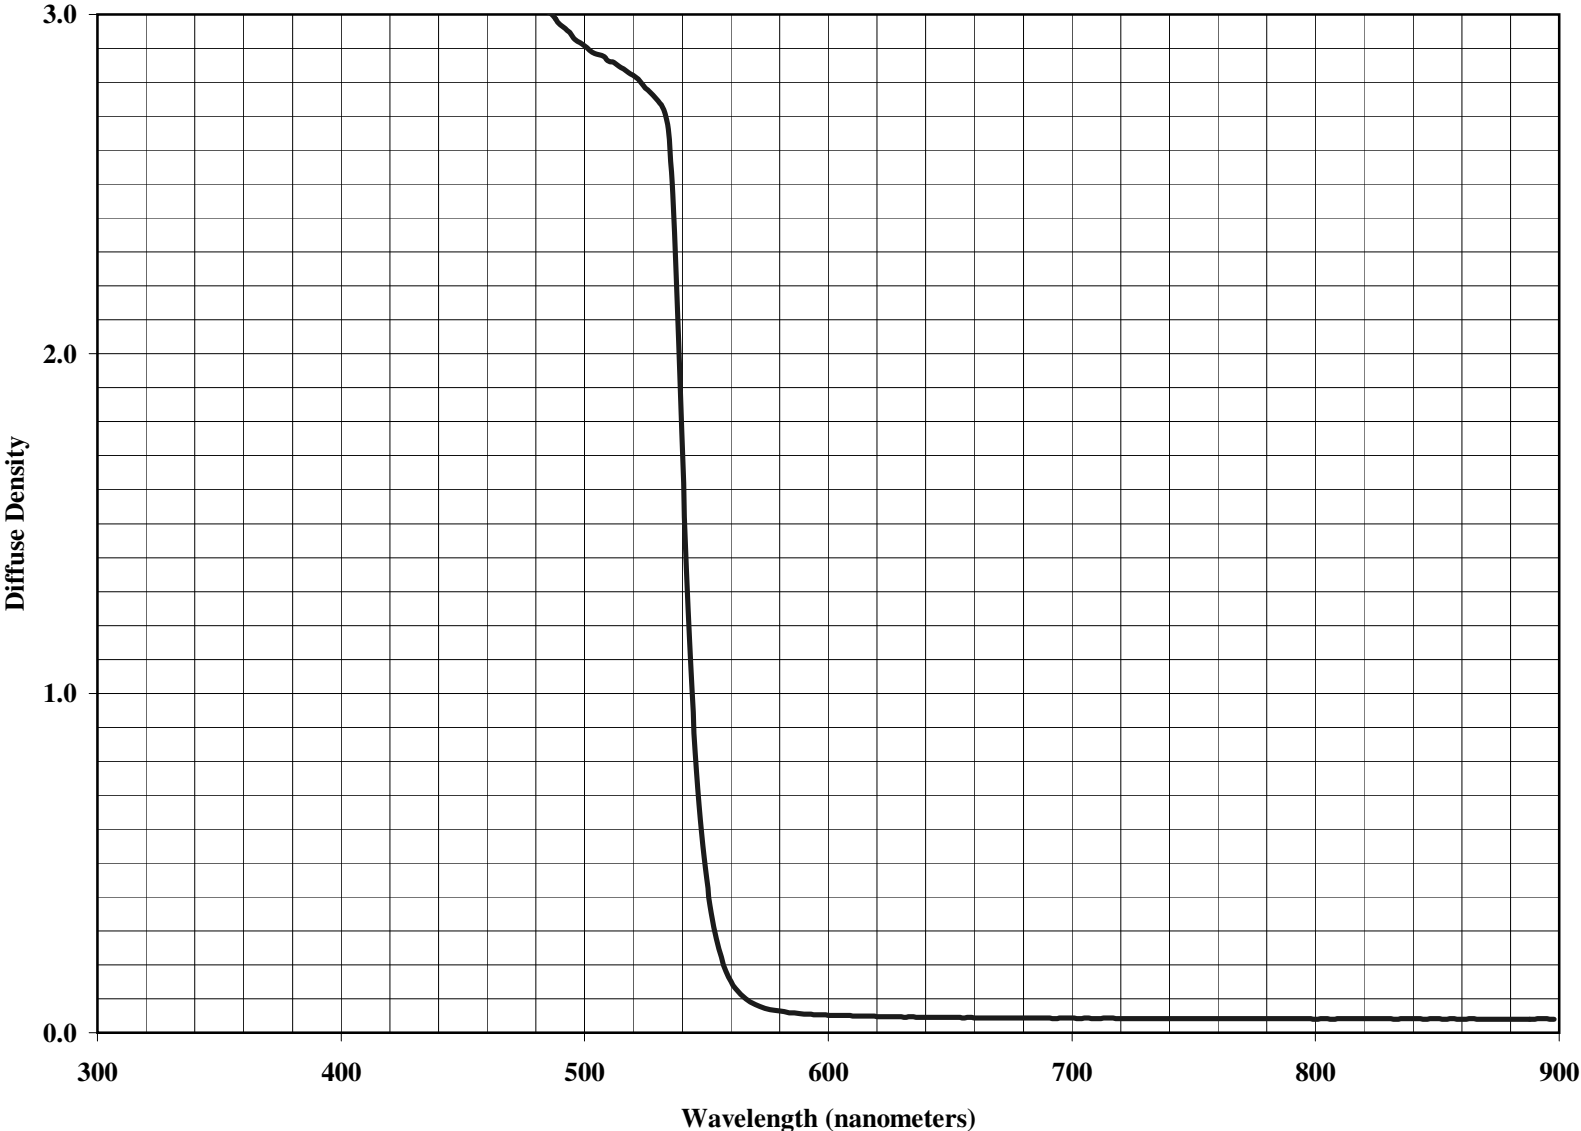

**KODAK WRATTEN 2 Optical Filter / 21
(Orange)**

Notice: While the data presented are typical of production coatings, they do not represent standards which must be met by Eastman Kodak Company. The company reserves the right to change and improve the product characteristics at any time.