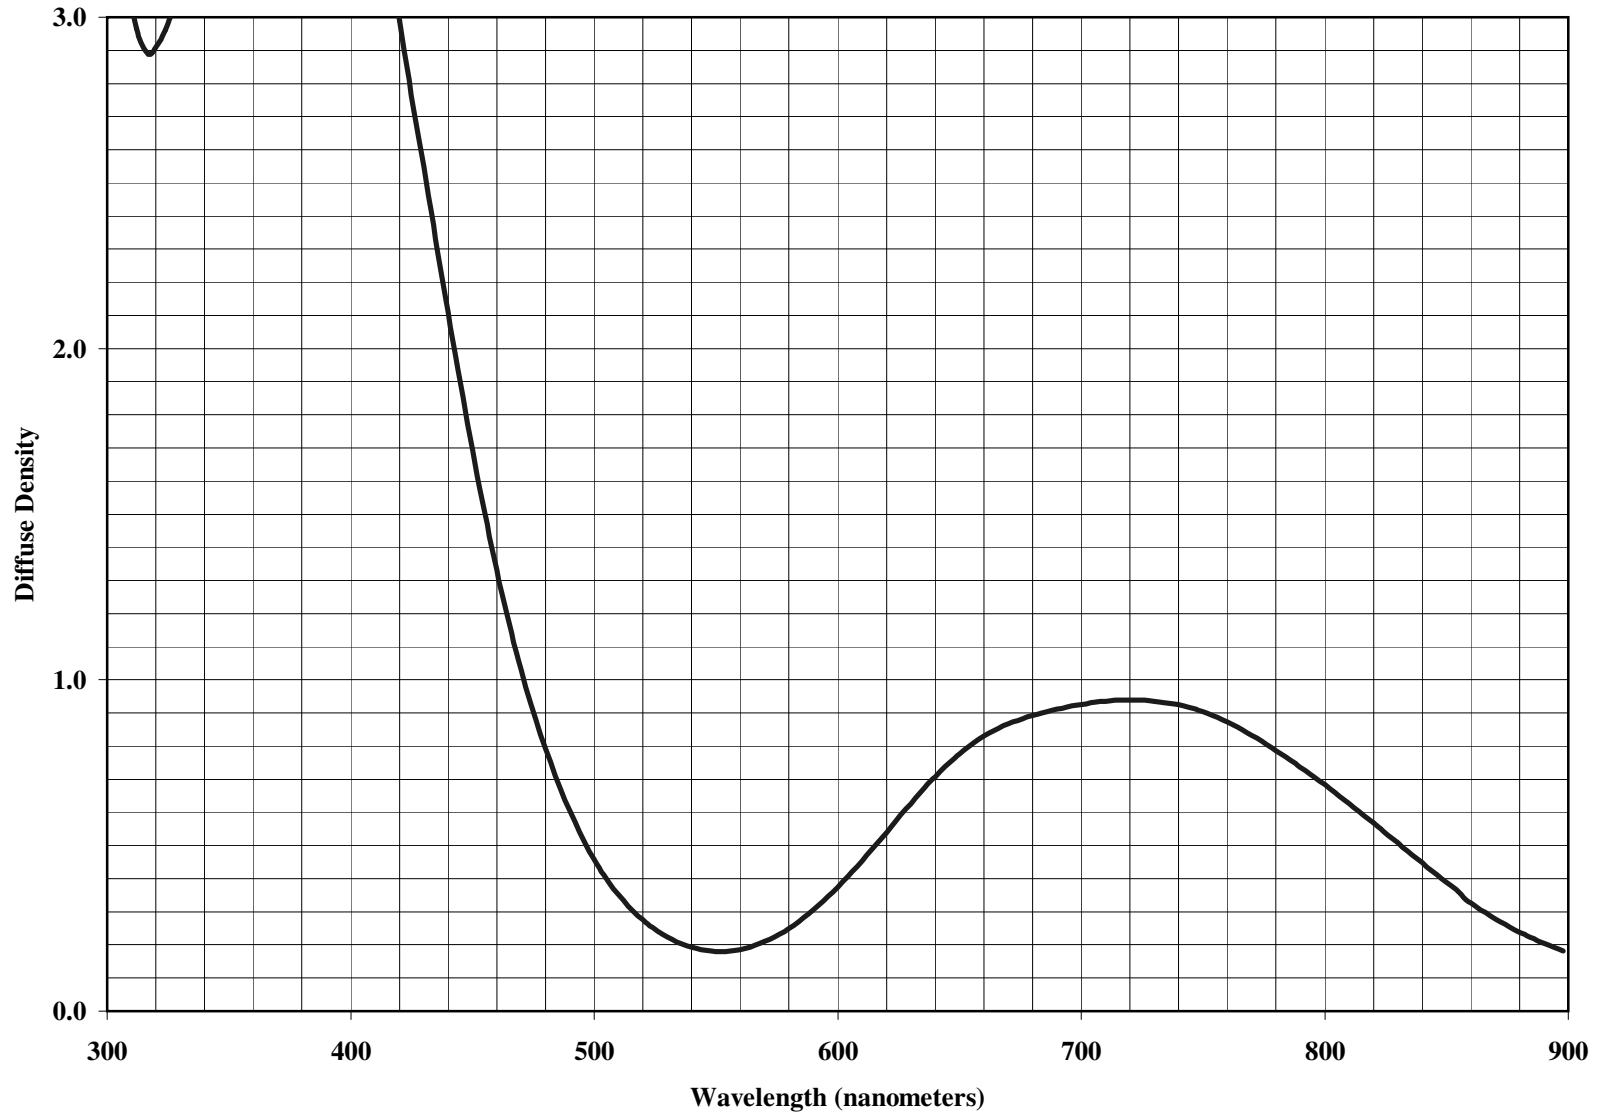

**KODAK WRATTEN 2 Optical Filter / 102  
(Yellow-Green)**

Notice: While the data presented are typical of production coatings, they do not represent standards which must be met by Eastman Kodak Company. The company reserves the right to change and improve the product characteristics at any time.