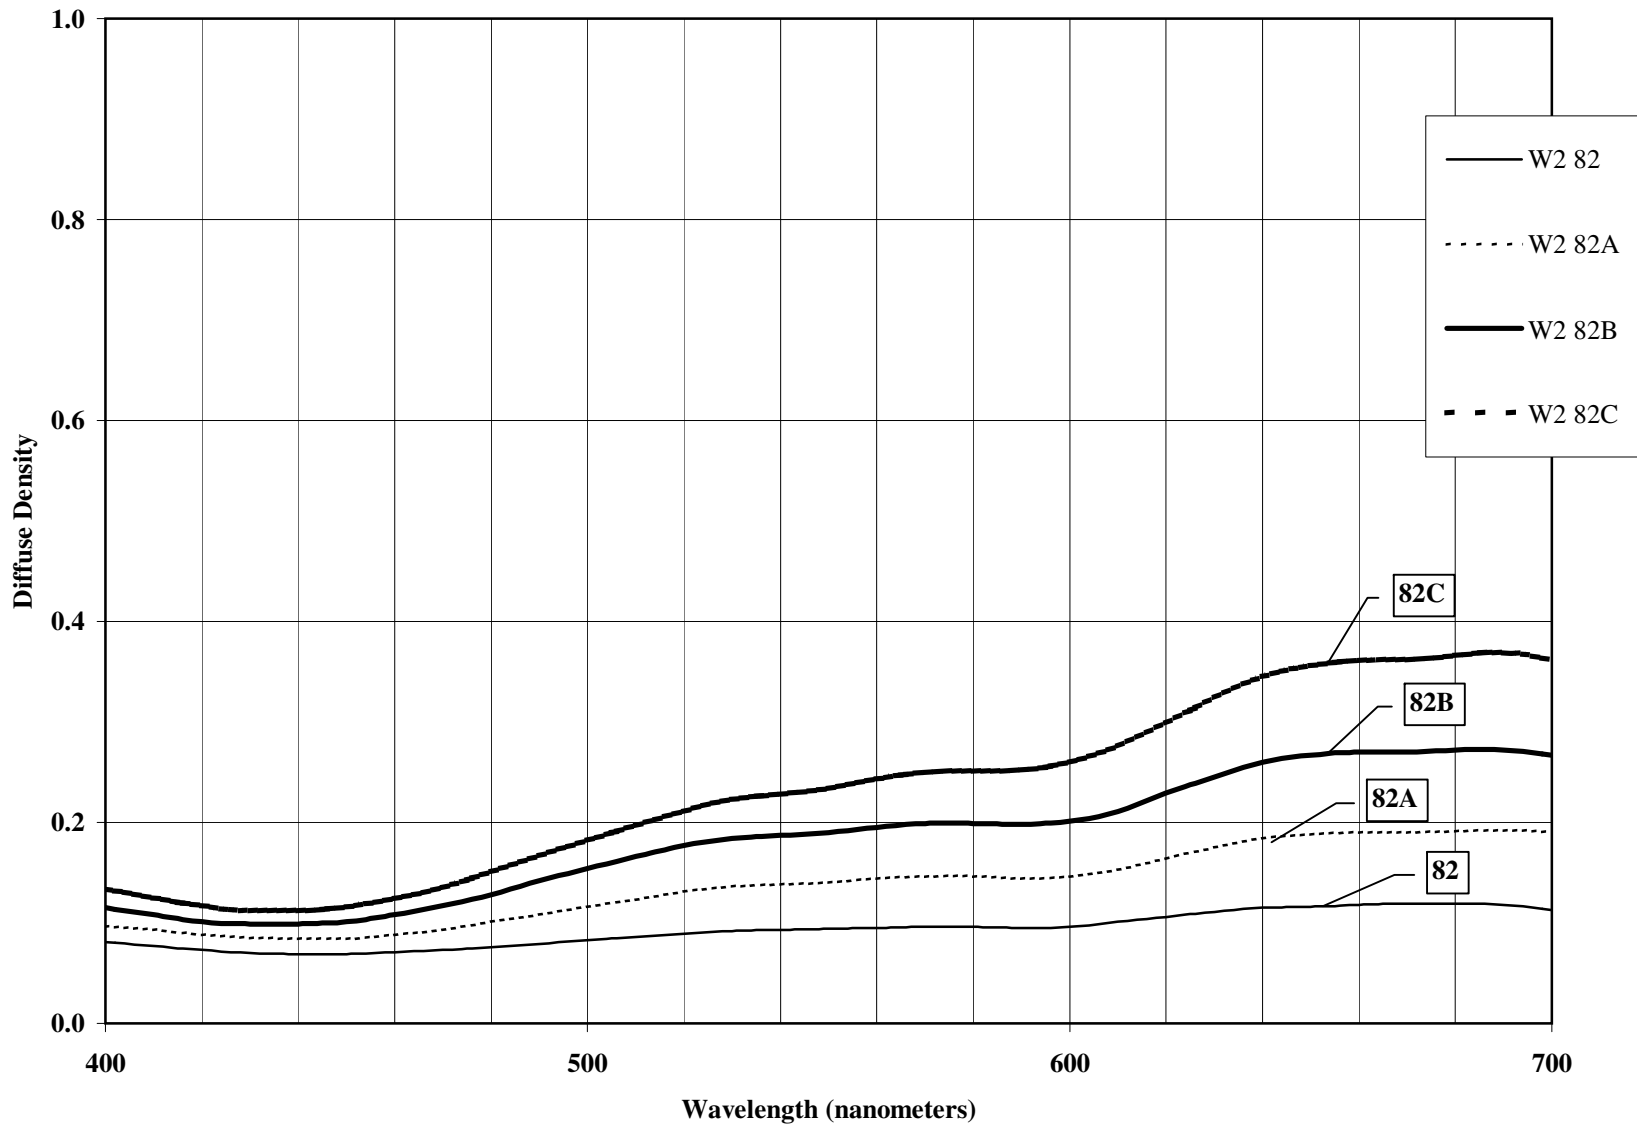

KODAK WRATTEN 2 Optical Filter / Light Balancing 82 Series (Bluish)

Notice: While the data presented are typical of production coatings, they do not represent standards which must be met by Eastman Kodak Company. The company reserves the right to change and improve the product characteristics at any time.