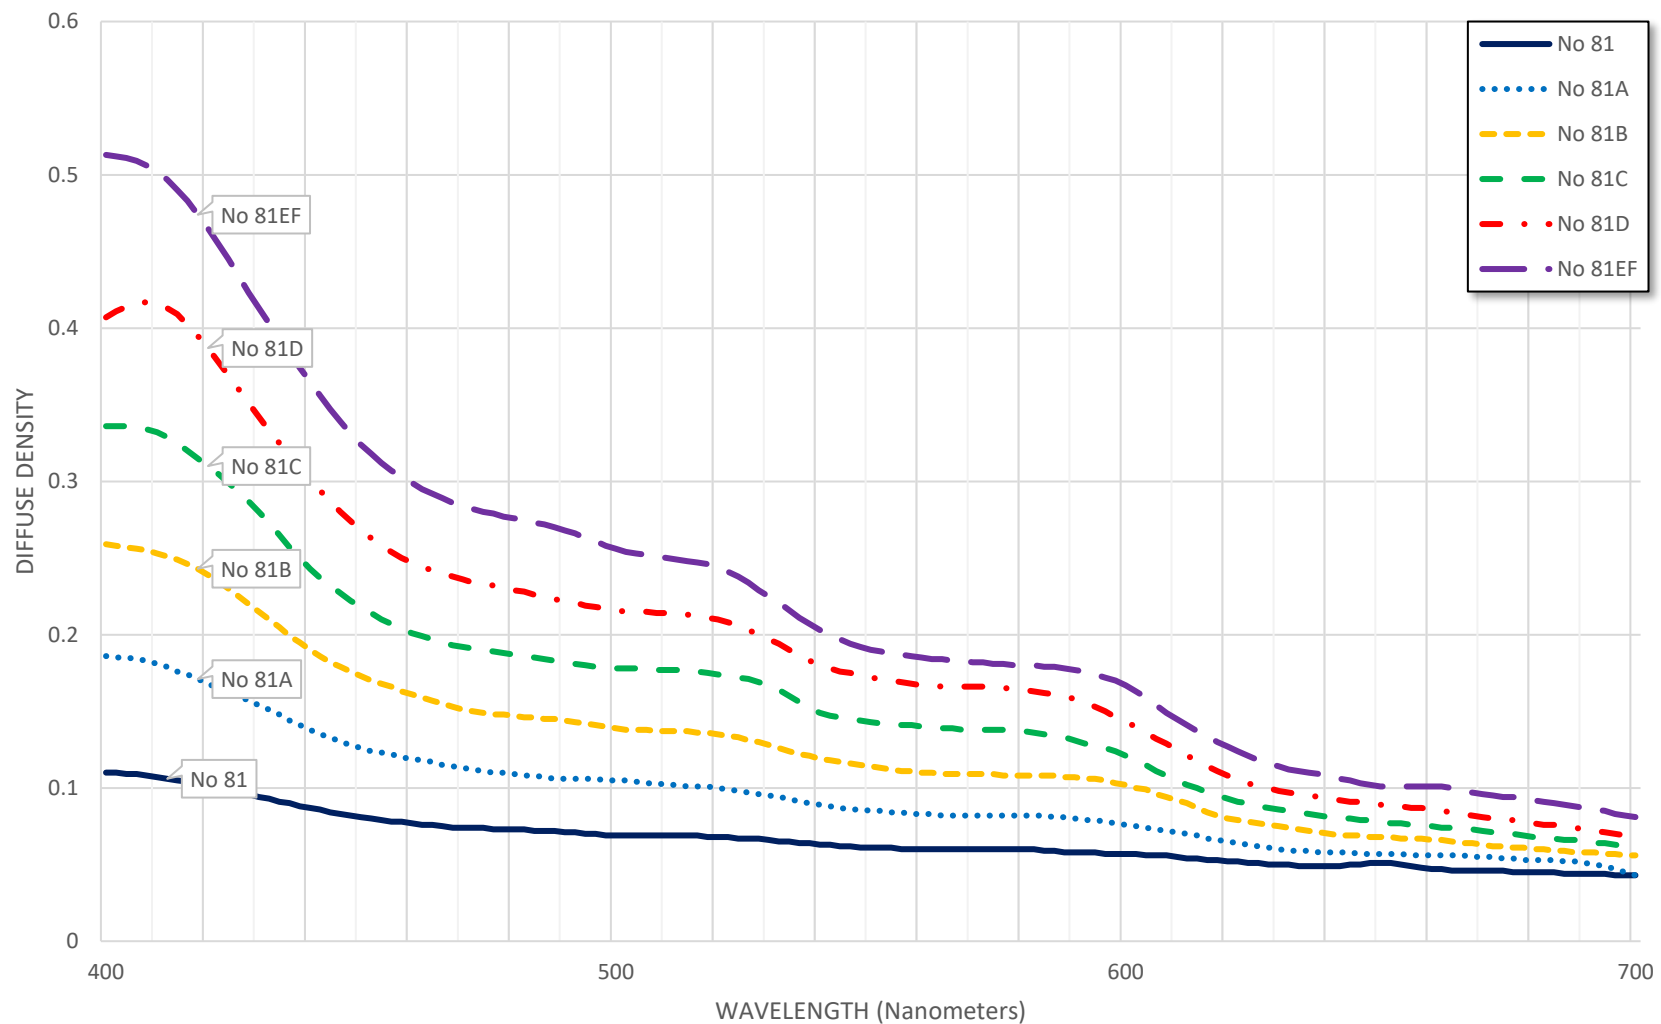

KODAK WRATTEN2 Optical Filter / Light Balancing 81 Series (Yellowish)

Notice: While the data presented are typical of production coatings, they do not represent standards which must be met by Eastman Kodak Company. The company reserves the right to change and improve the product characteristics at any time.