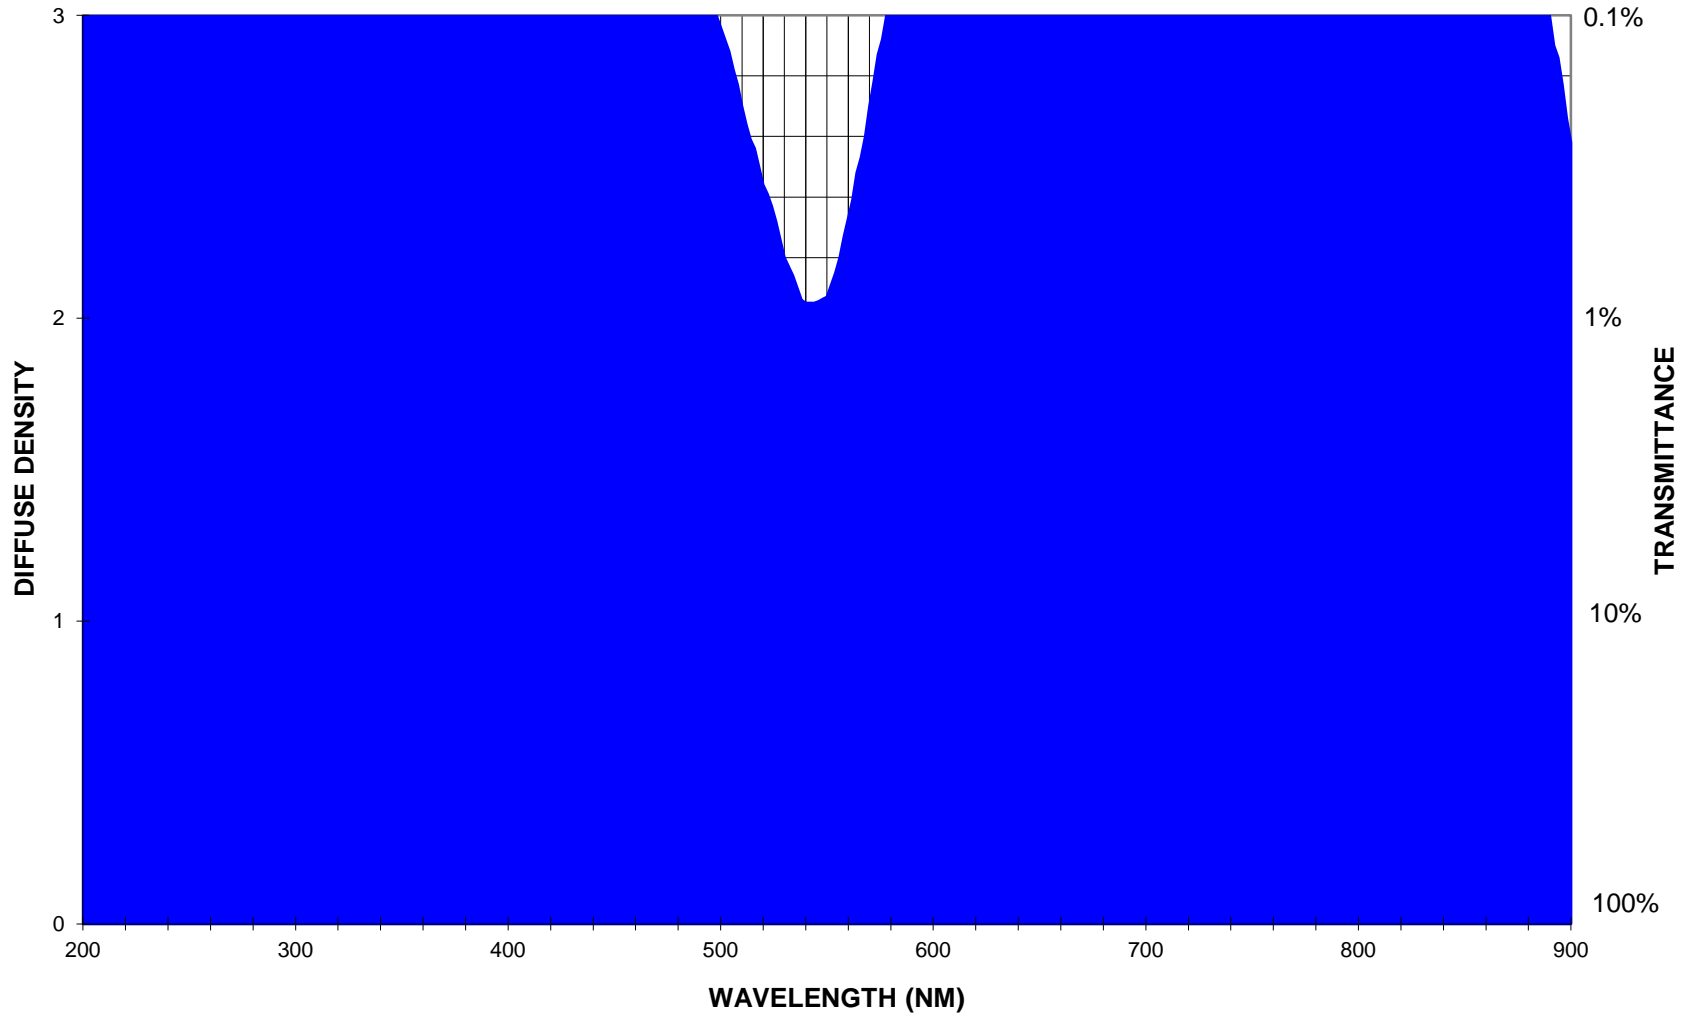

KODAK 7B Safelight Filter / Green  
(Shaded area indicates absorbed light)

Notice: While the data presented are typical of production coatings, they do not represent standards which must be met by Eastman Kodak Company. Varying storage, exposure and processing conditions will affect results. The company reserves the right to change and improve product characteristics at any time.