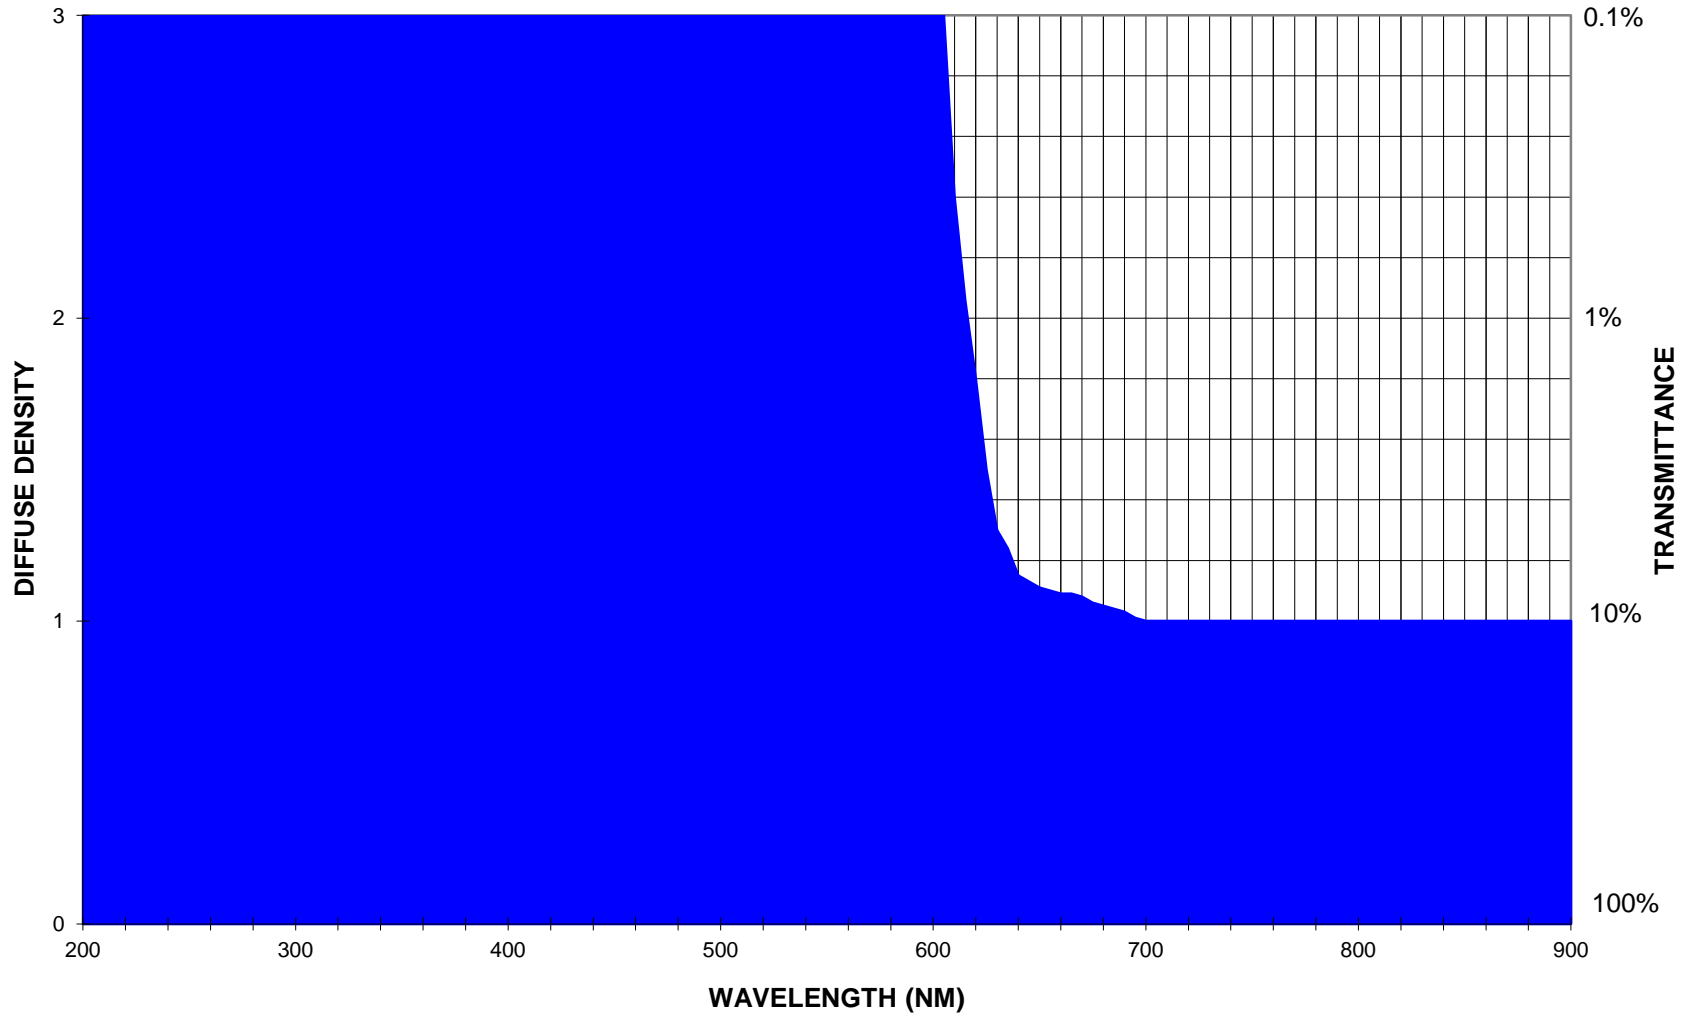

KODAK 1 Safelight Filter/red
(Shaded area indicates absorbed light)

Notice: While the data presented are typical of production coatings, they do not represent standards which must be met by Eastman Kodak Company. Varying storage, exposure and processing conditions will affect results. The company reserves the right to change and improve product characteristics at any time.