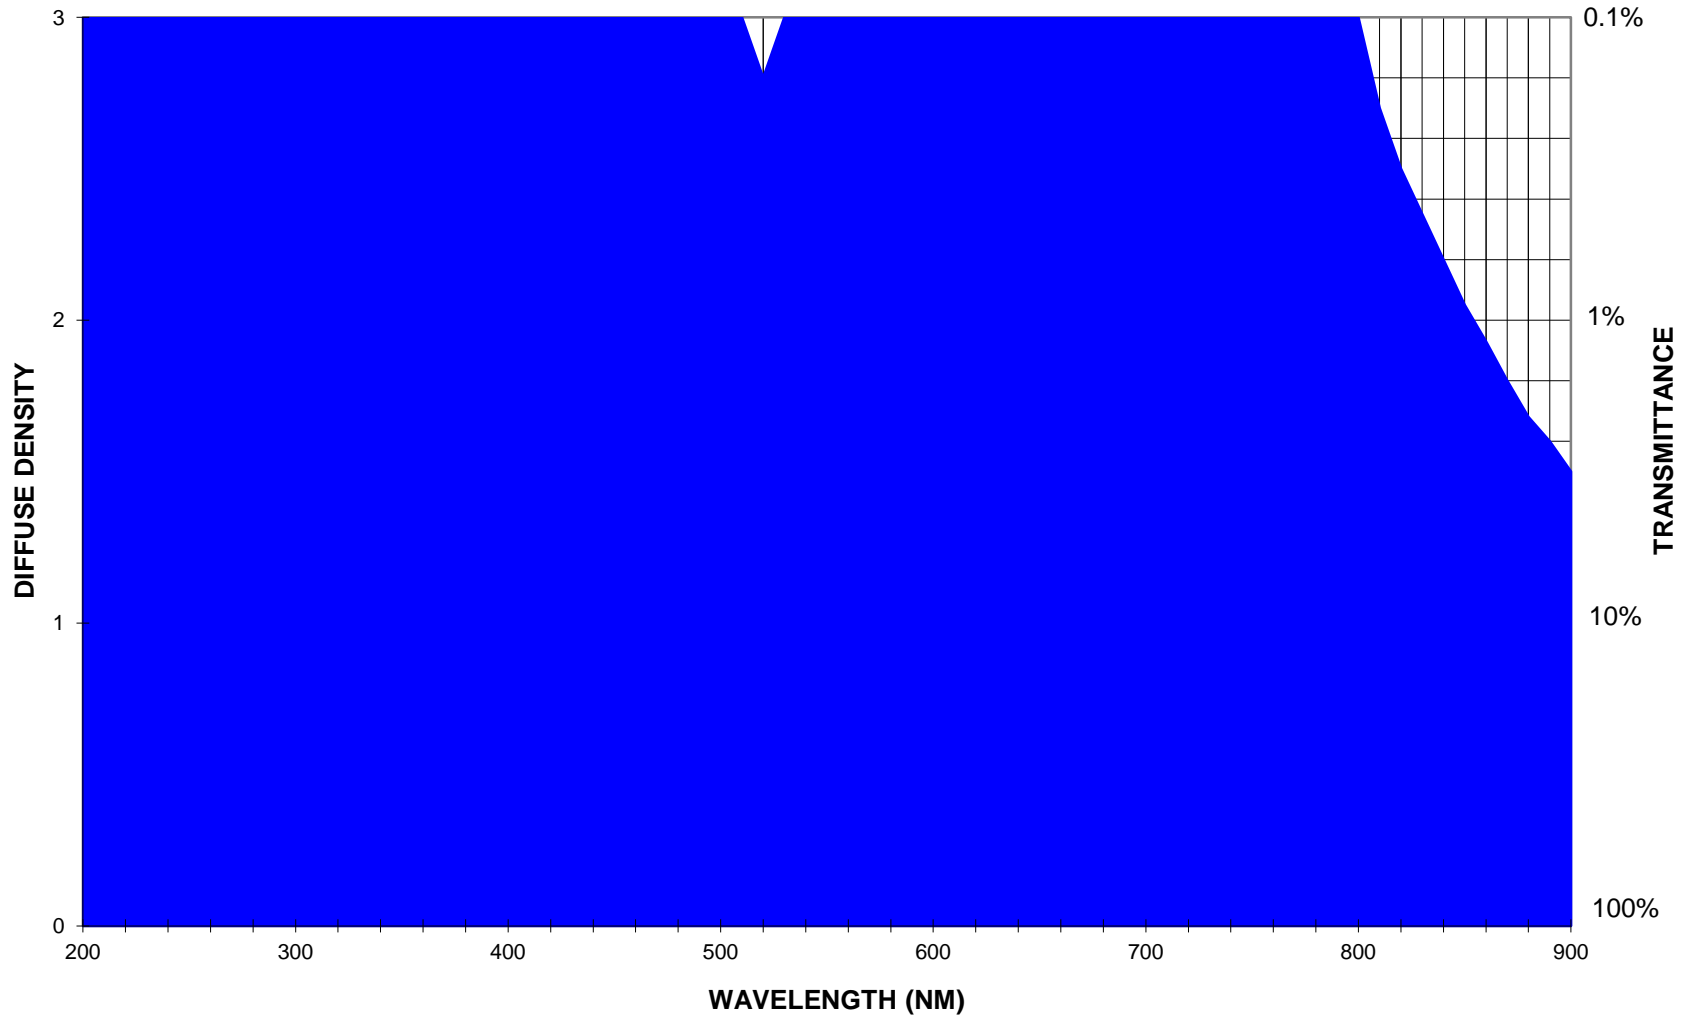

KODAK 3 Safelight Filter/dark green  
(Shaded area indicates absorbed light)

Notice: While the data presented are typical of production coatings, they do not represent standards which must be met by Eastman Kodak Company. Varying storage, exposure and processing conditions will affect results. The company reserves the right to change and improve product characteristics at any time.