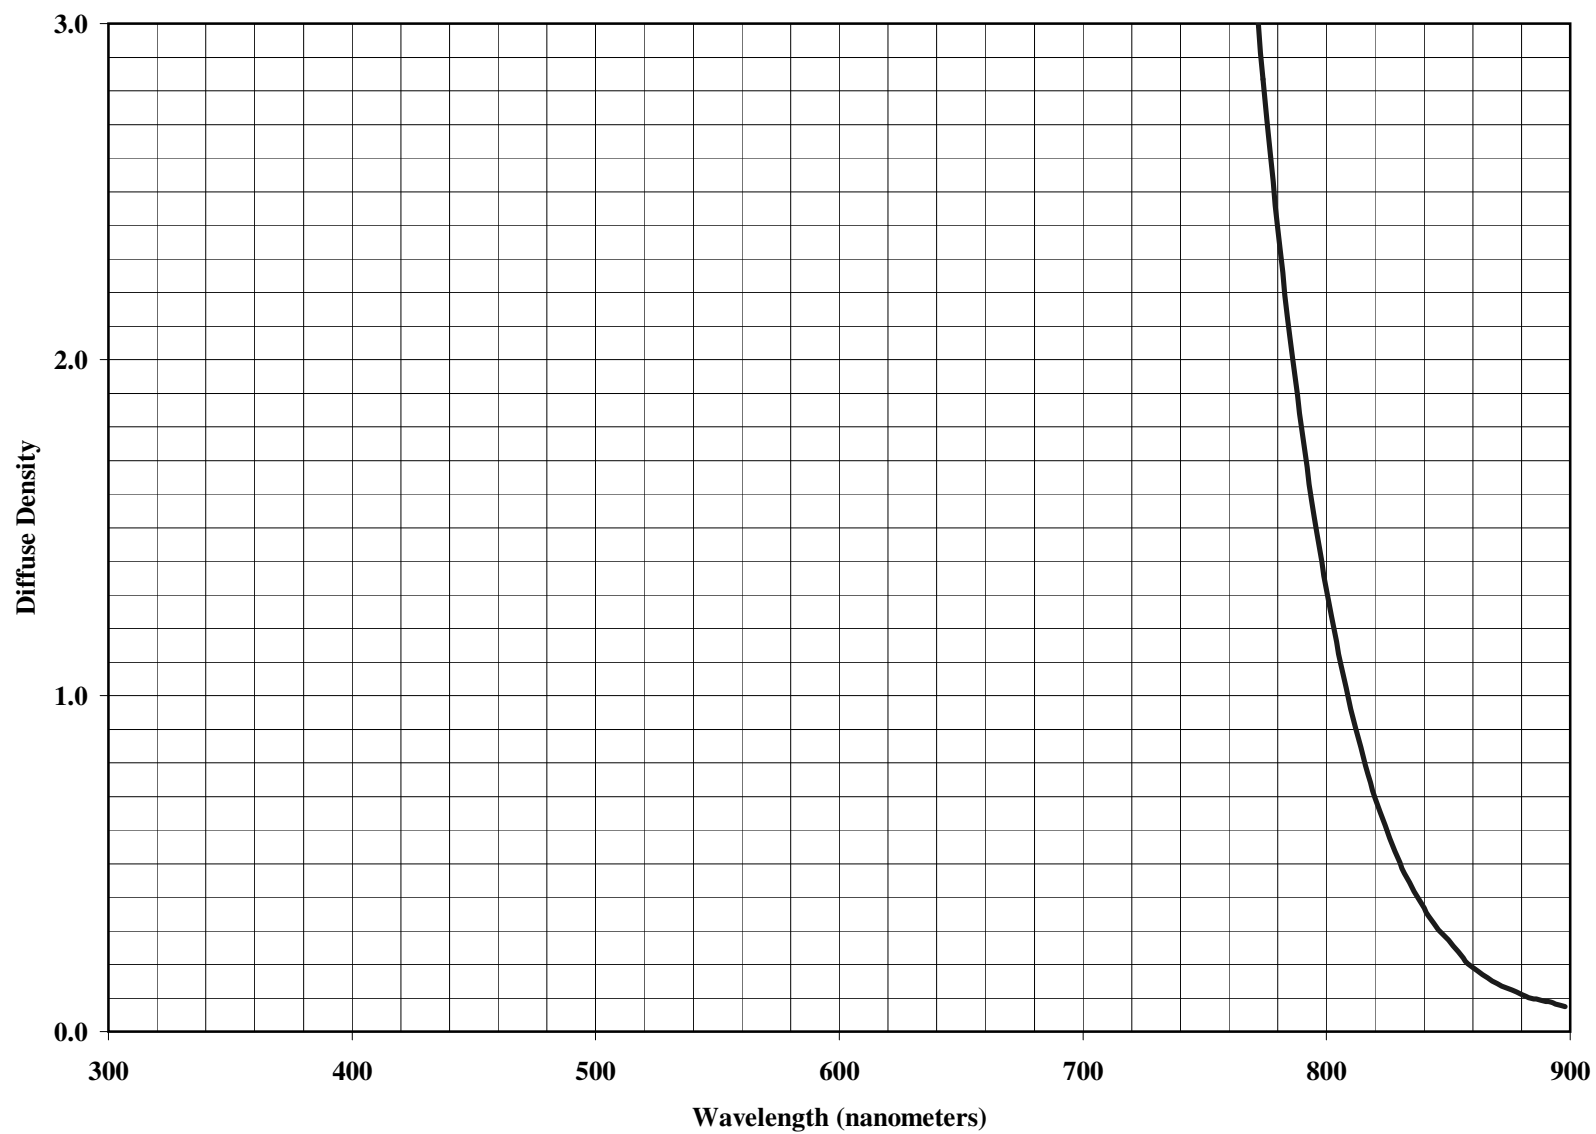

KODAK WRATTEN 2 Optical Filter / 87C

Notice: While the data presented are typical of production coatings, they do not represent standards which must be met by Eastman Kodak Company. The company reserves the right to change and improve the product characteristics at any time.