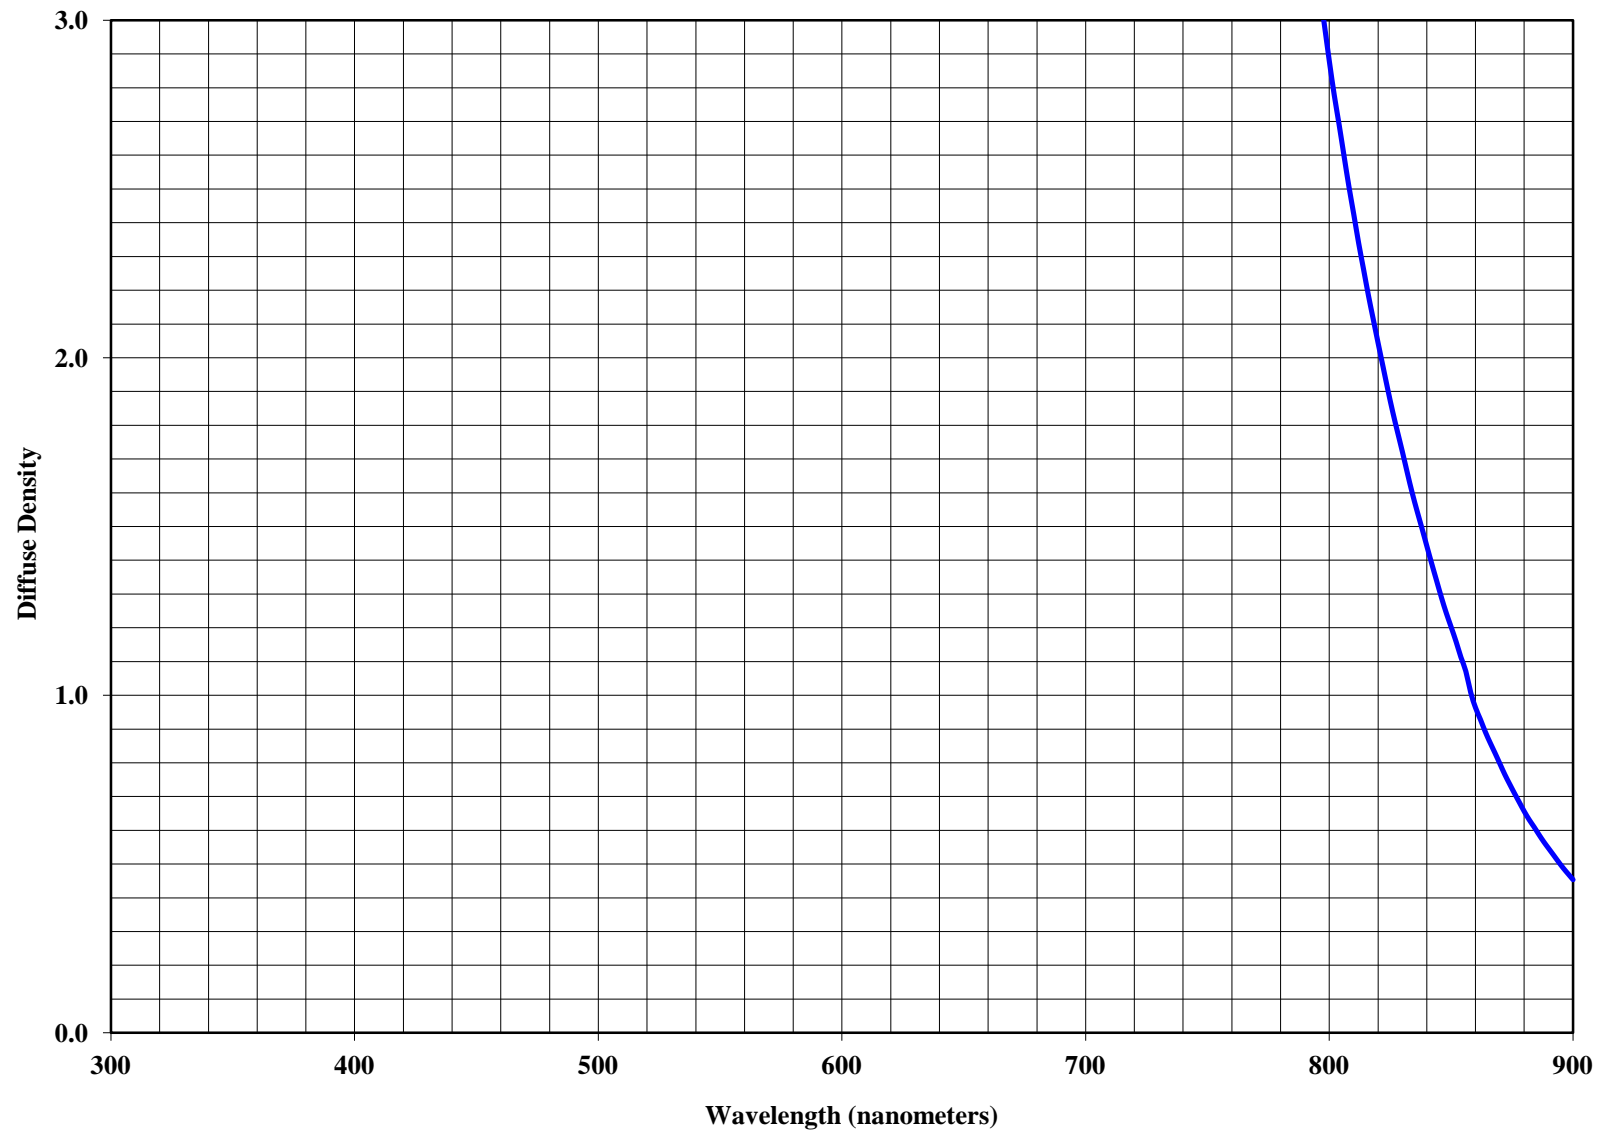

## KODAK WRATTEN 2 Optical Filter / 87B

Notice: While the data presented are typical of production coatings, they do not represent standards which must be met by Eastman Kodak Company. The company reserves the right to change and improve the product characteristics at any time.