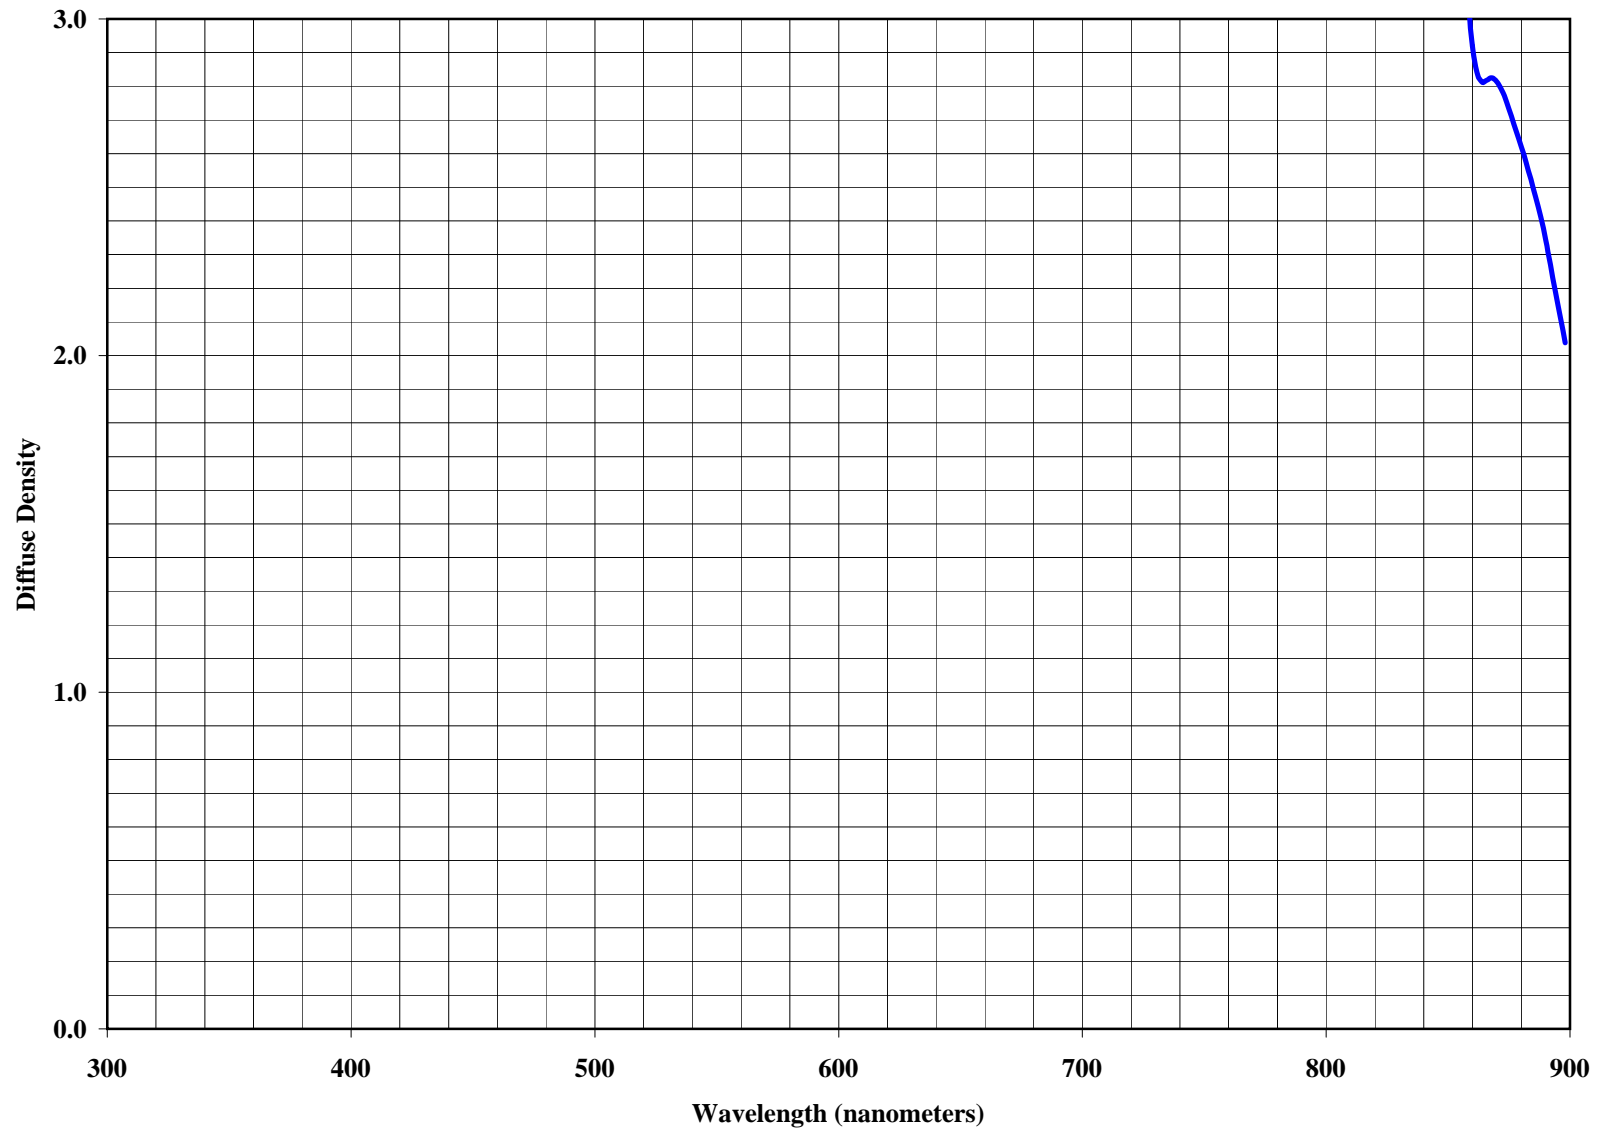

KODAK WRATTEN 2 Optical Filter / 87A

Notice: While the data presented are typical of production coatings, they do not represent standards which must be met by Eastman Kodak Company. The company reserves the right to change and improve the product characteristics at any time.