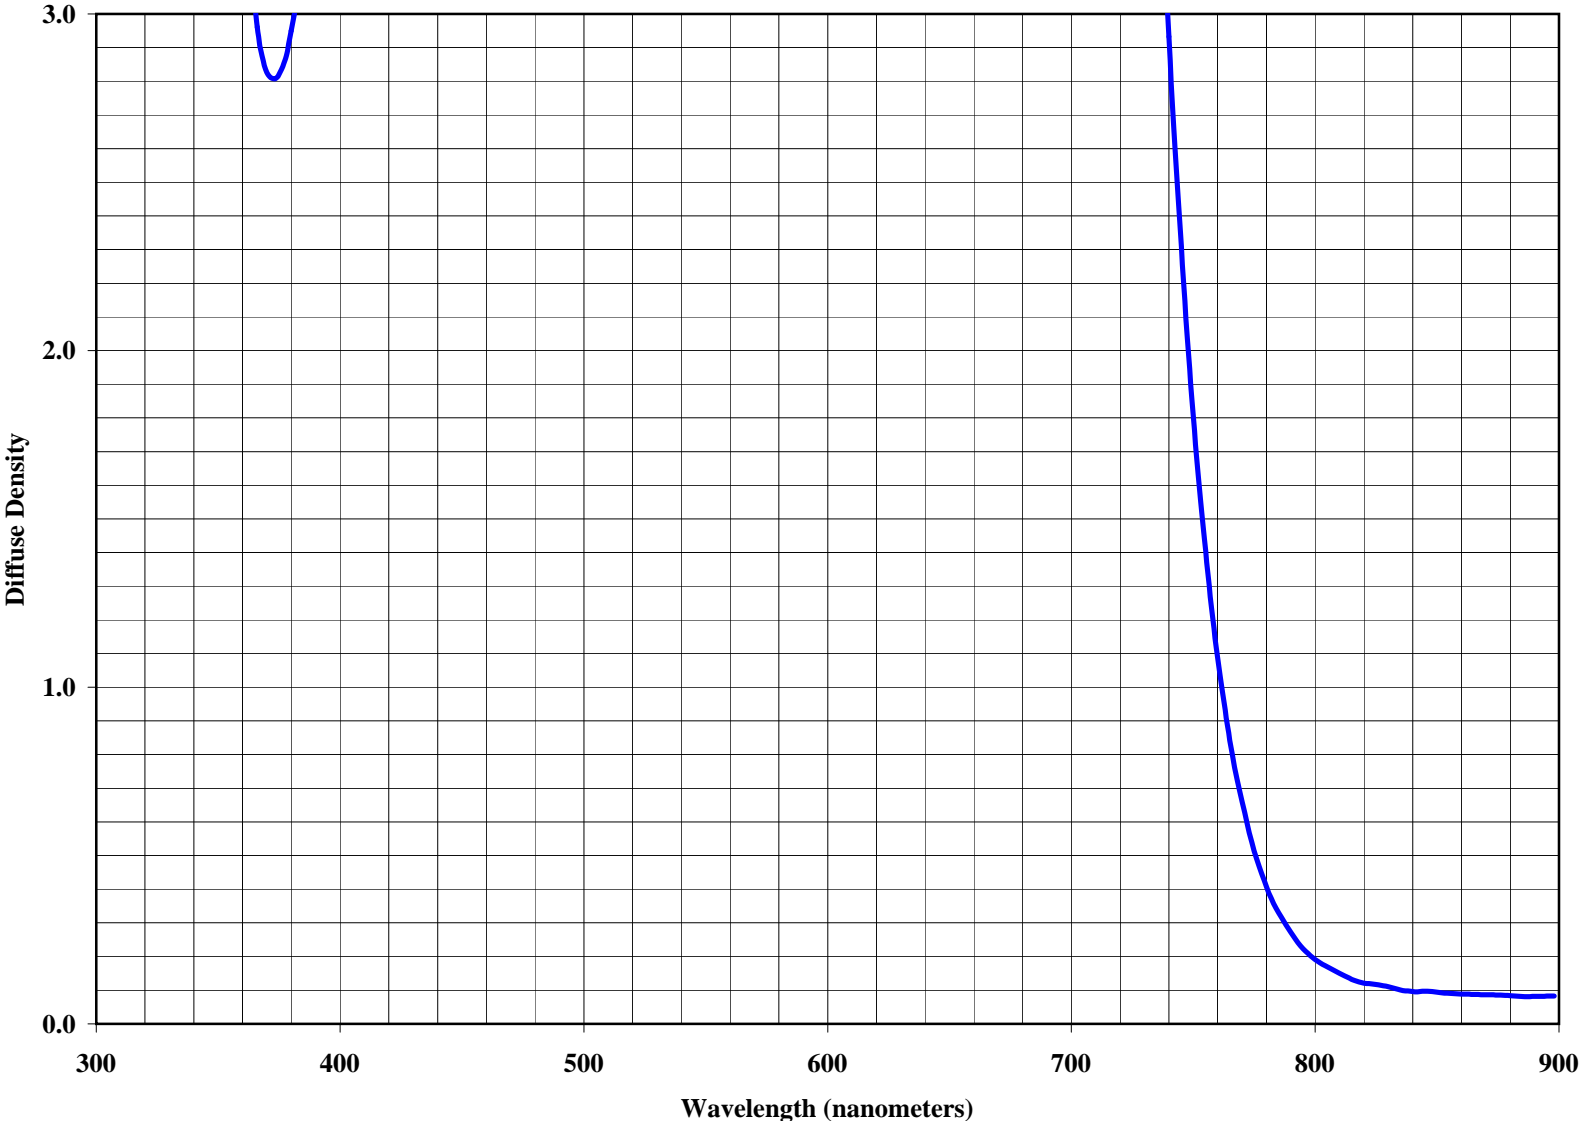

# KODAK WRATTEN 2 Optical Filter / 87

Notice: While the data presented are typical of production coatings, they do not represent standards which must be met by Eastman Kodak Company. The company reserves the right to change and improve the product characteristics at any time.