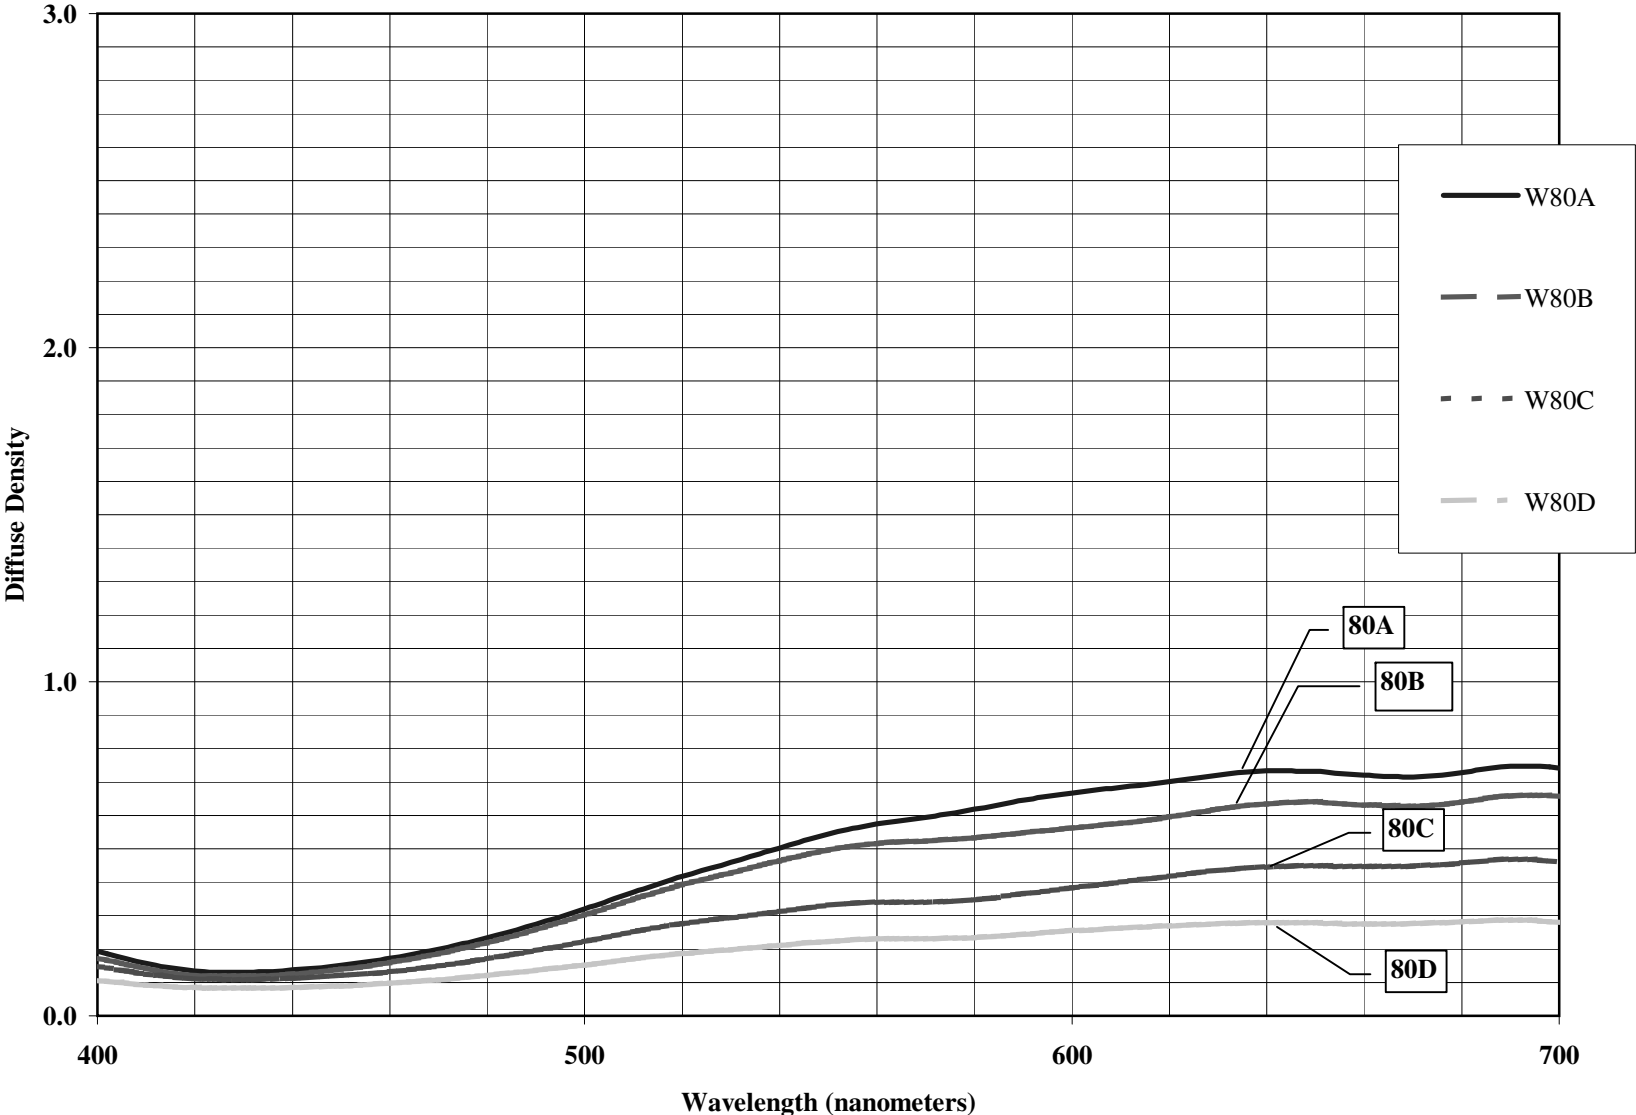

**KODAK WRATTEN 2 Optical Filter / Conversion 80 Series
(Blue)**

Notice: While the data presented are typical of production coatings, they do not represent standards which must be met by Eastman Kodak Company. The company reserves the right to change and improve the product characteristics at any time.