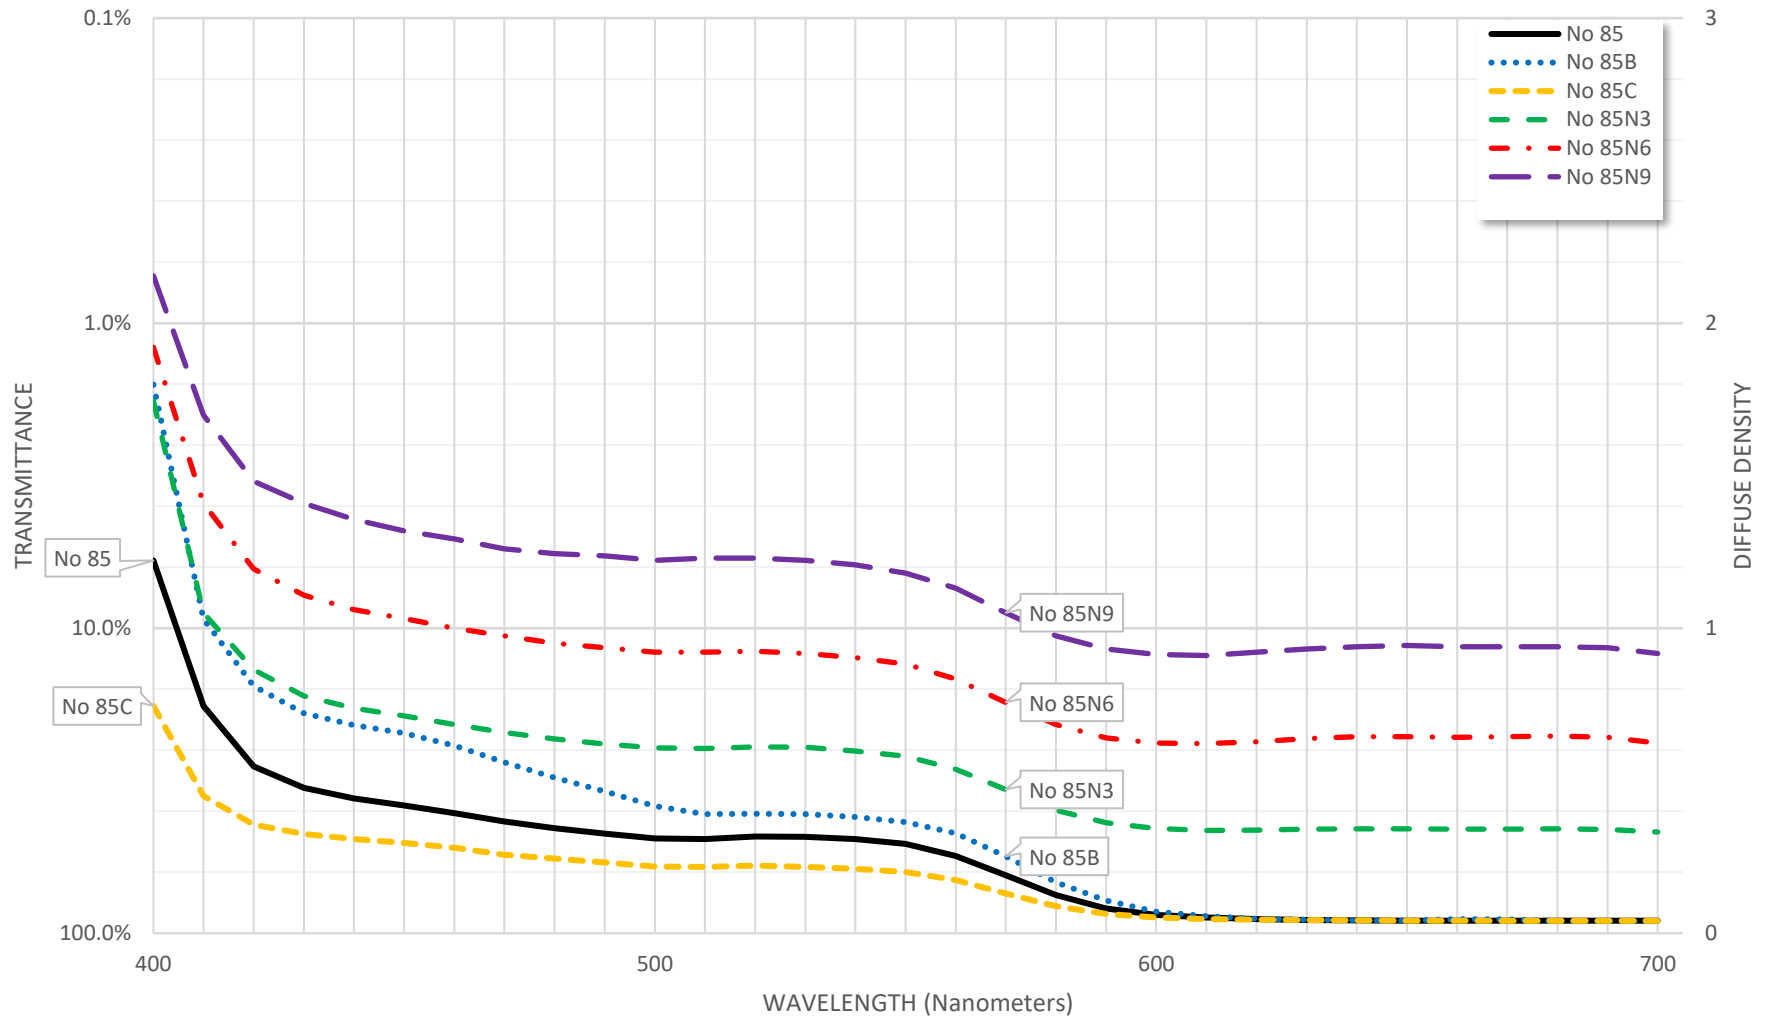

# KODAK WRATTEN2 Optical Filter / Conversion 85 Series (Amber)

Notice: While the data presented are typical of production coatings, they do not represent standards which must be met by Eastman Kodak Company. The company reserves the right to change and improve the product characteristics at any time.