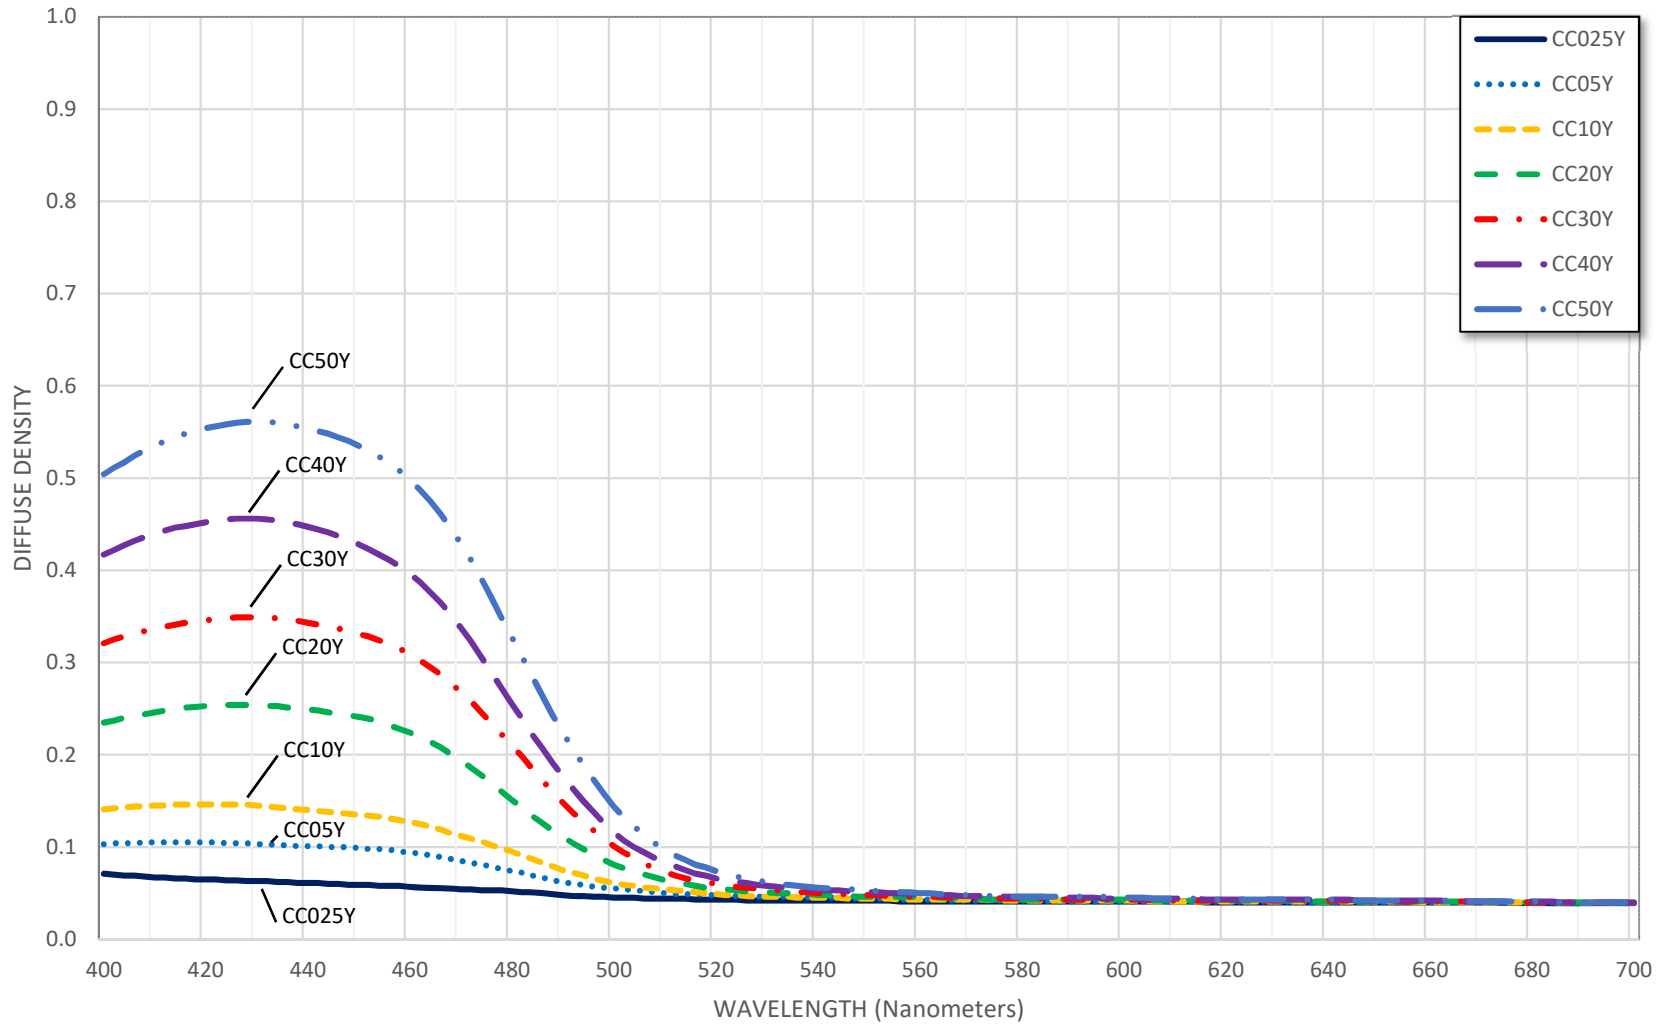

# KODAK WRATTEN2 Optical Filter / Color Compensating YELLOW SERIES

Notice: While the data presented are typical of production coatings, they do not represent standards which must be met by Eastman Kodak Company. The company reserves the right to change and improve the product characteristics at any time.