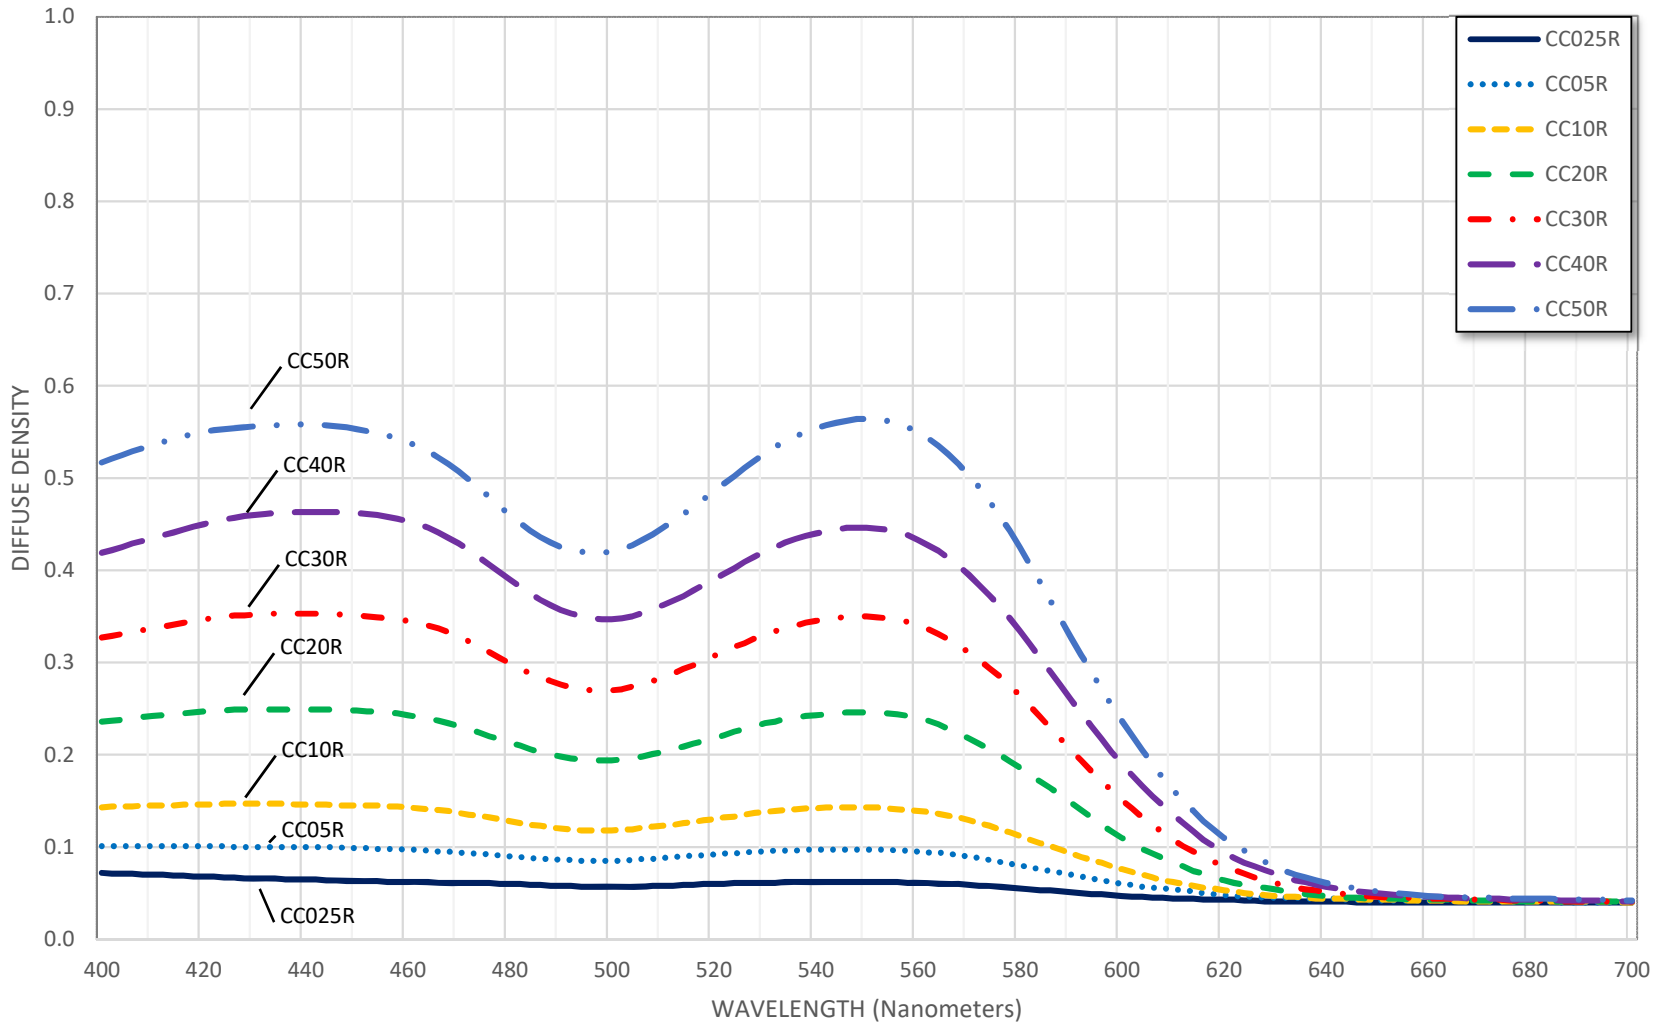

KODAK WRATTEN2 Optical Filter / Color Compensating RED SERIES

Notice: While the data presented are typical of production coatings, they do not represent standards which must be met by Eastman Kodak Company. The company reserves the right to change and improve the product characteristics at any time.