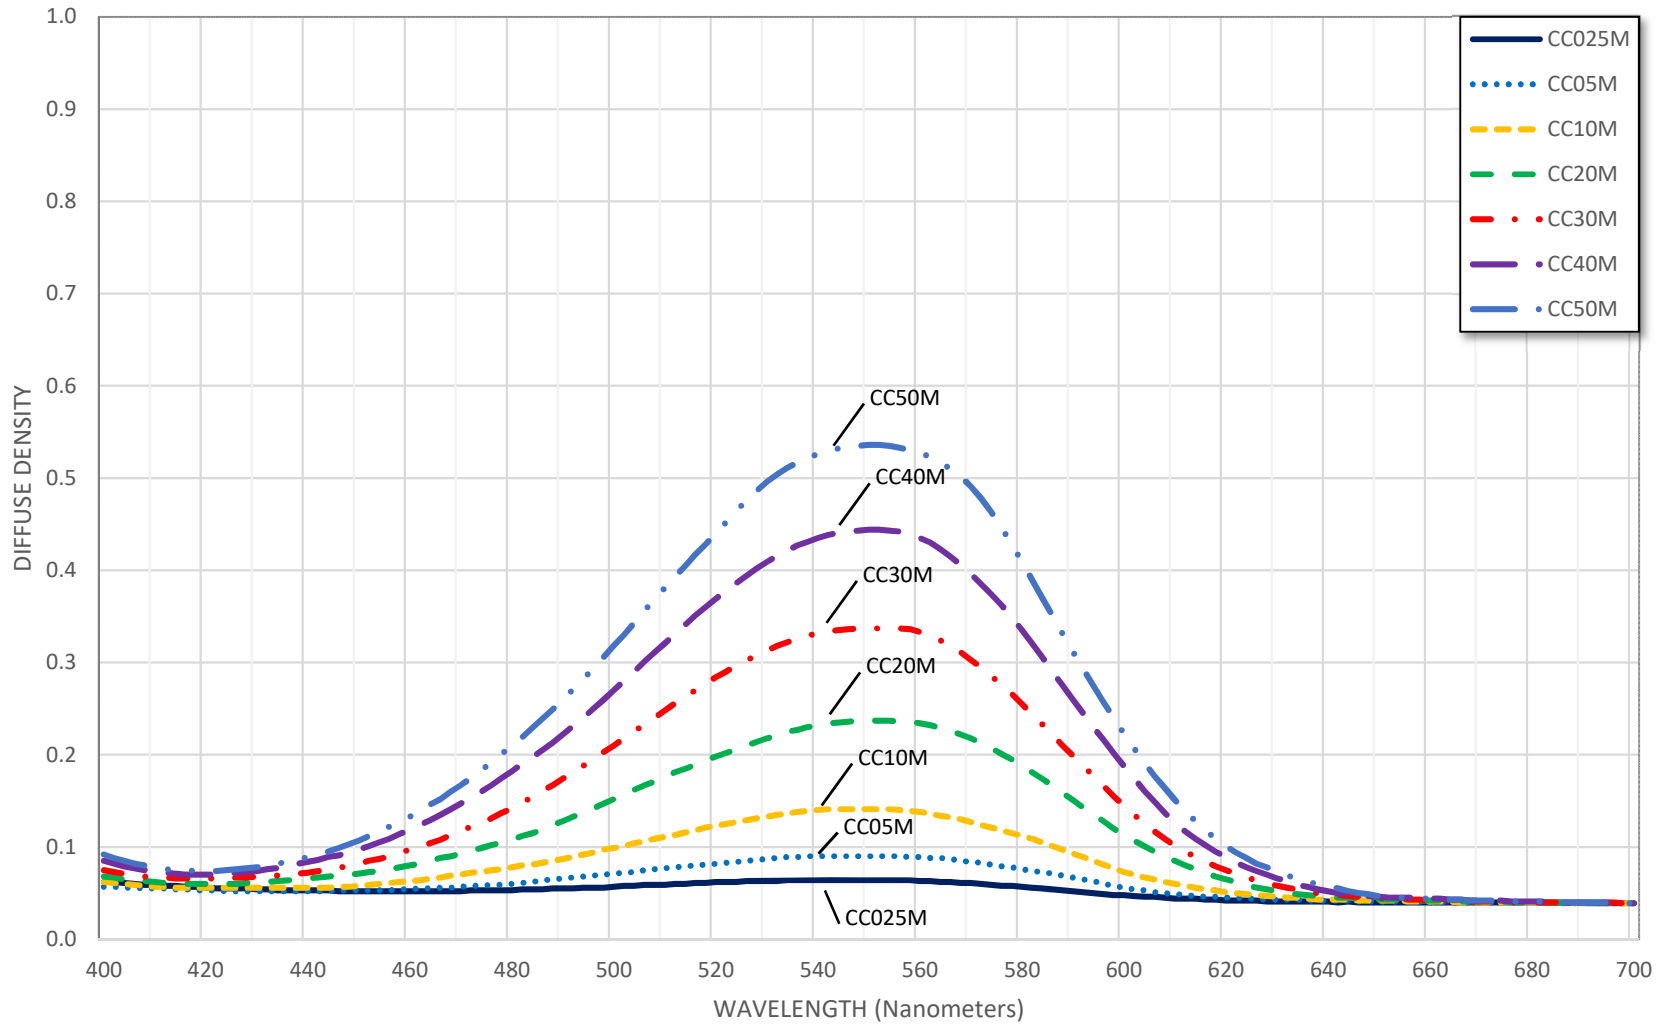

KODAK WRATTEN2 Optical Filter / Color Compensating MAGENTA SERIES

Notice: While the data presented are typical of production coatings, they do not represent standards which must be met by Eastman Kodak Company. The company reserves the right to change and improve the product characteristics at any time.