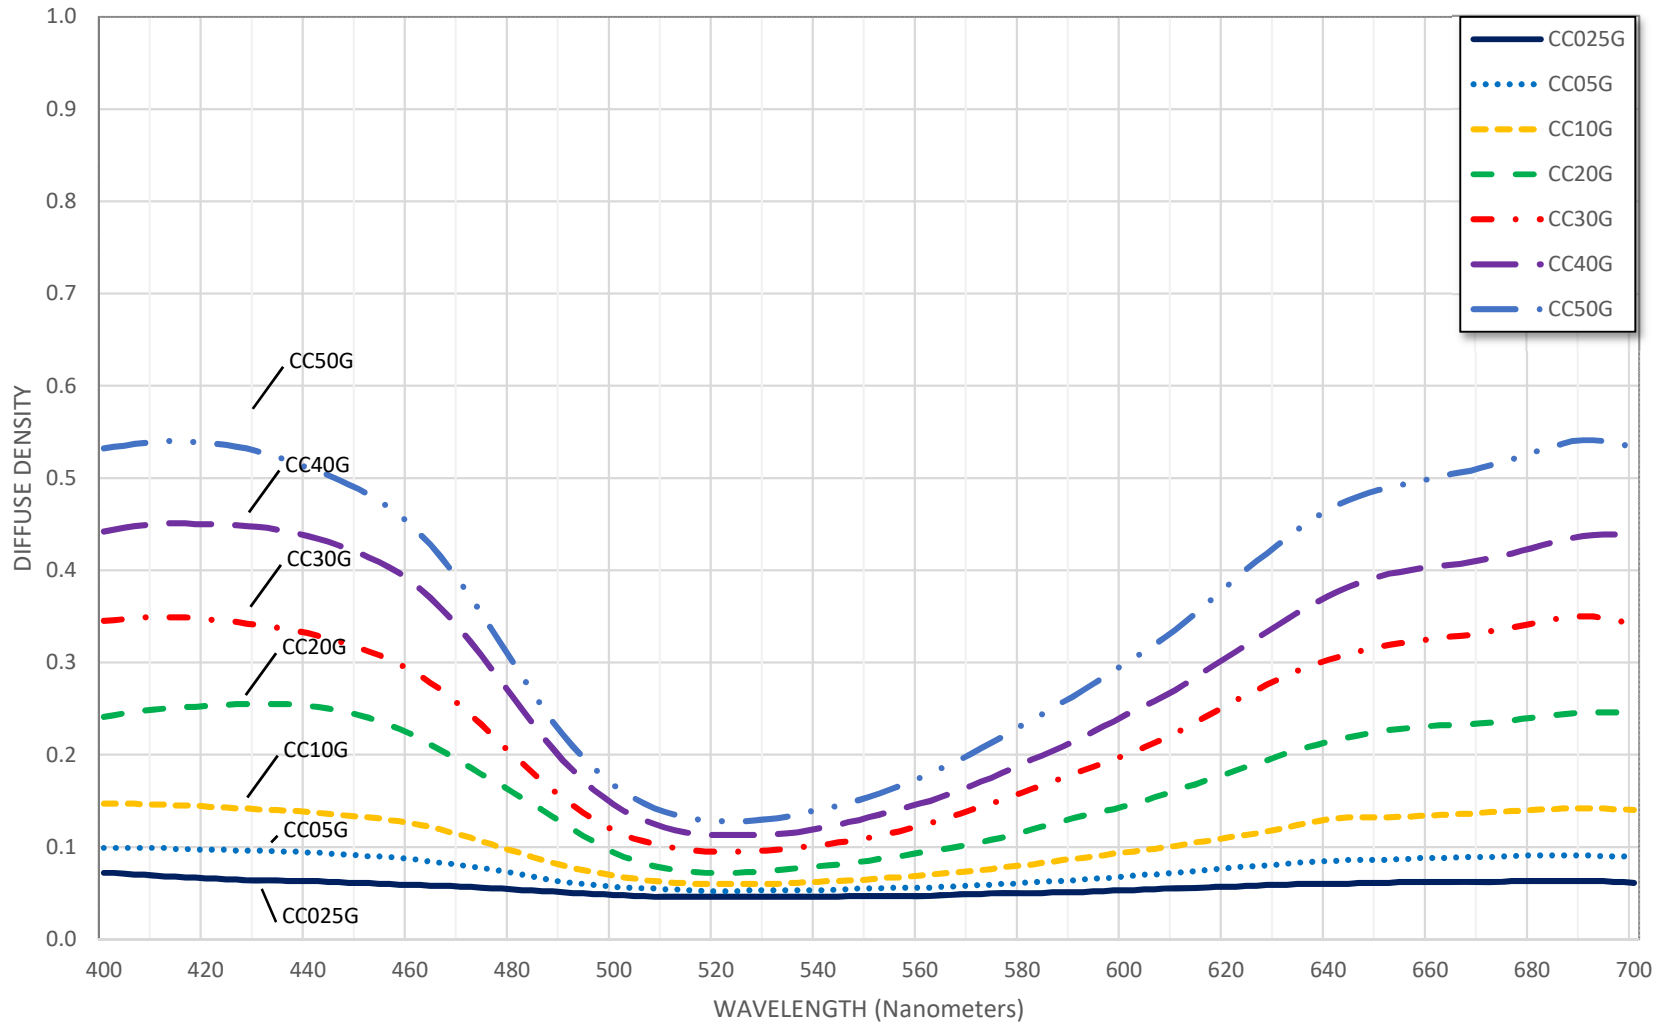

# KODAK WRATTEN2 Optical Filter / Color Compensating GREEN SERIES

Notice: While the data presented are typical of production coatings, they do not represent standards which must be met by Eastman Kodak Company. The company reserves the right to change and improve the product characteristics at any time.