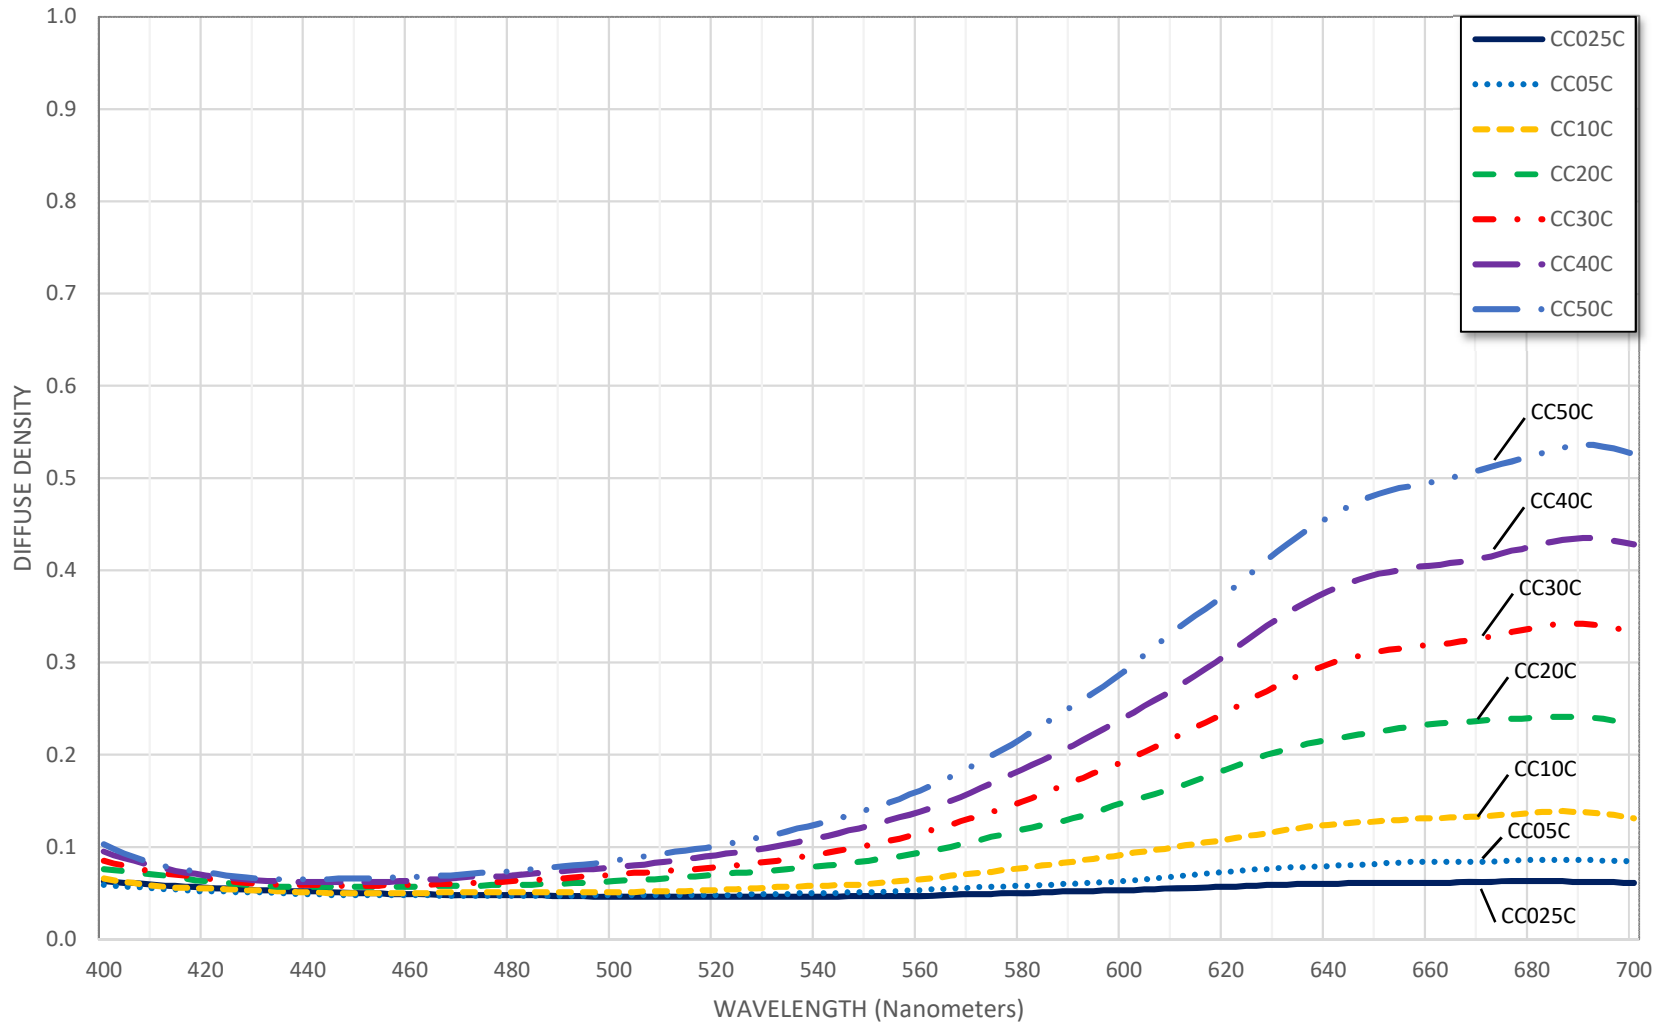

KODAK WRATTEN2 Optical Filter / Color Compensating CYAN SERIES

Notice: While the data presented are typical of production coatings, they do not represent standards which must be met by Eastman Kodak Company. The company reserves the right to change and improve the product characteristics at any time.