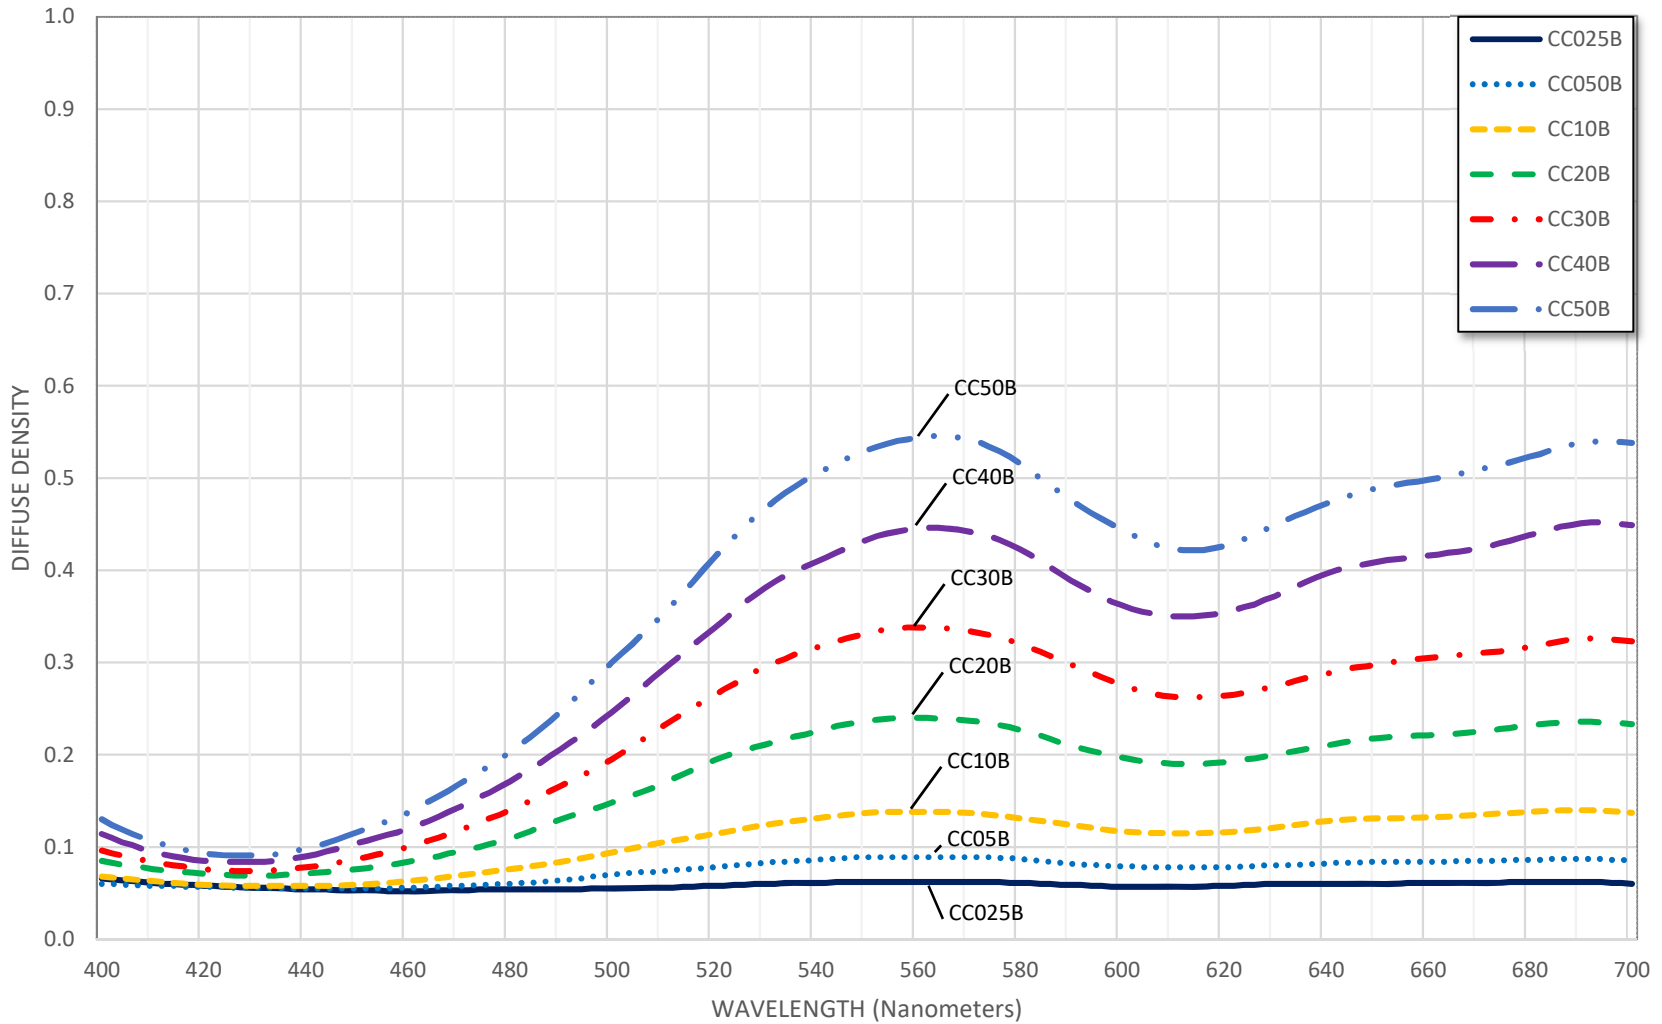

KODAK WRATTEN2 Optical Filter / Color Compensating BLUE SERIES

Notice: While the data presented are typical of production coatings, they do not represent standards which must be met by Eastman Kodak Company. The company reserves the right to change and improve the product characteristics at any time.