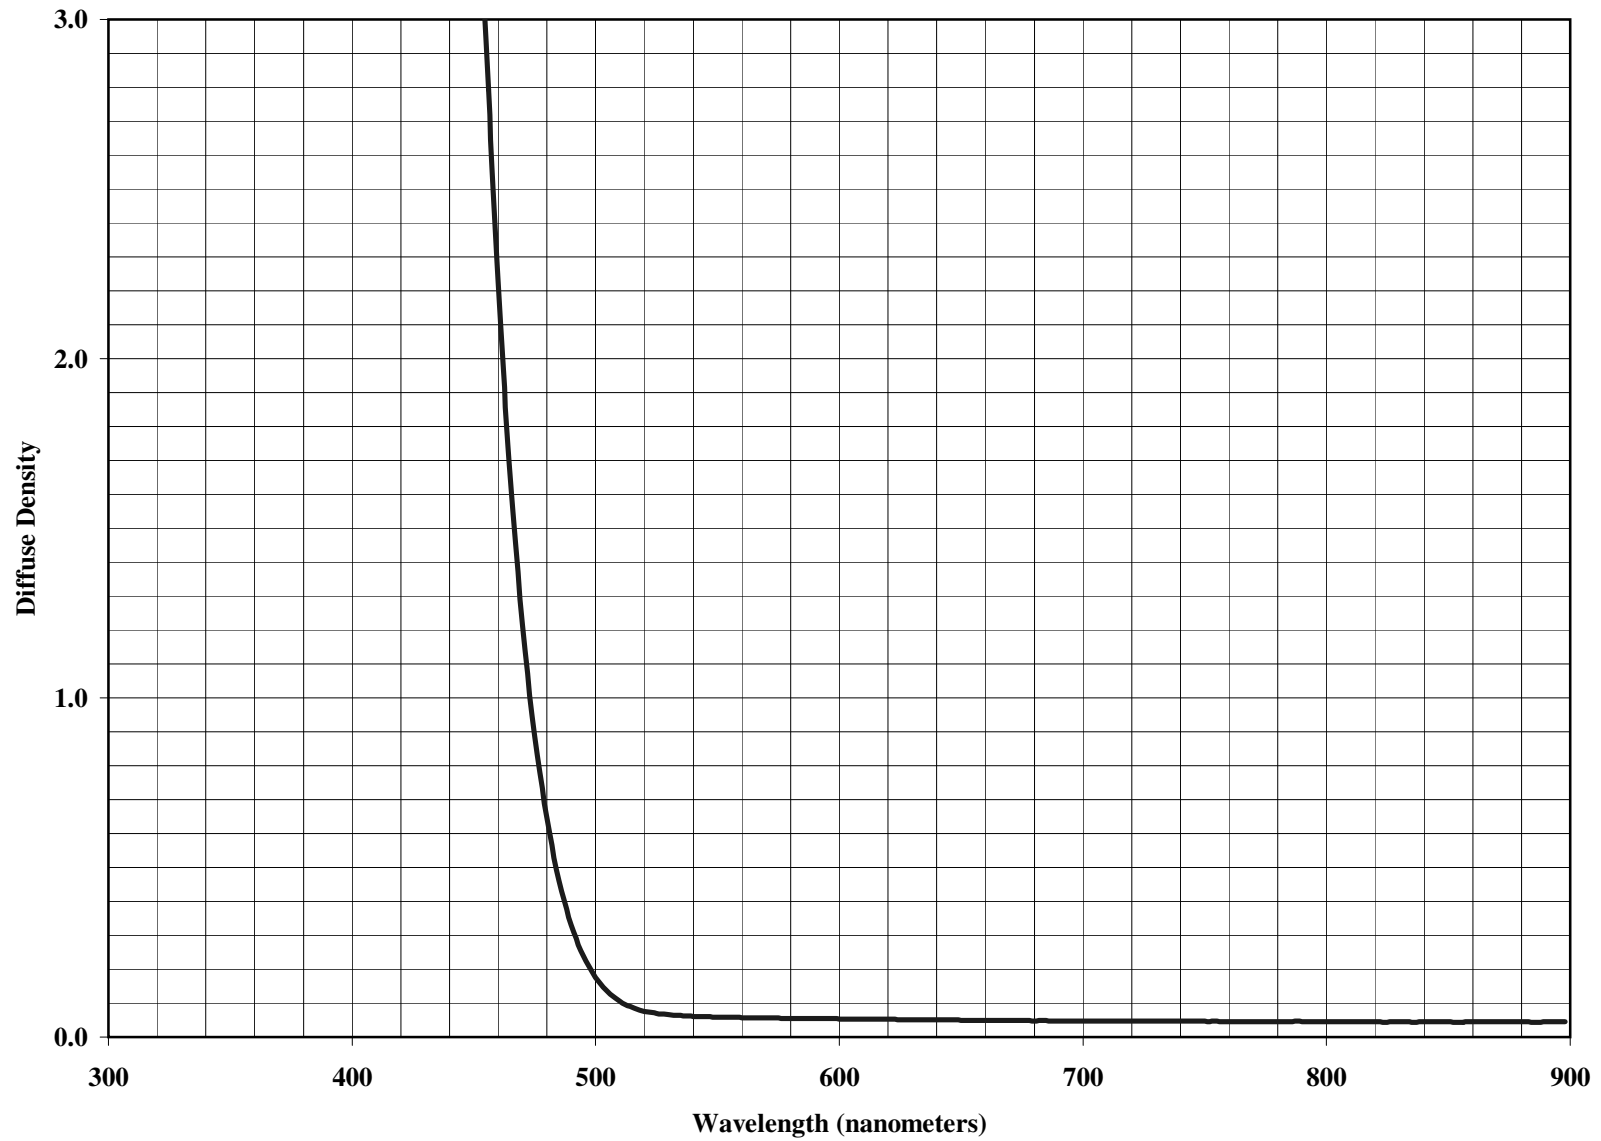

**KODAK WRATTEN 2 Optical Filter / 8
(Yellow)**

Notice: While the data presented are typical of production coatings, they do not represent standards which must be met by Eastman Kodak Company. The company reserves the right to change and improve the product characteristics at any time.