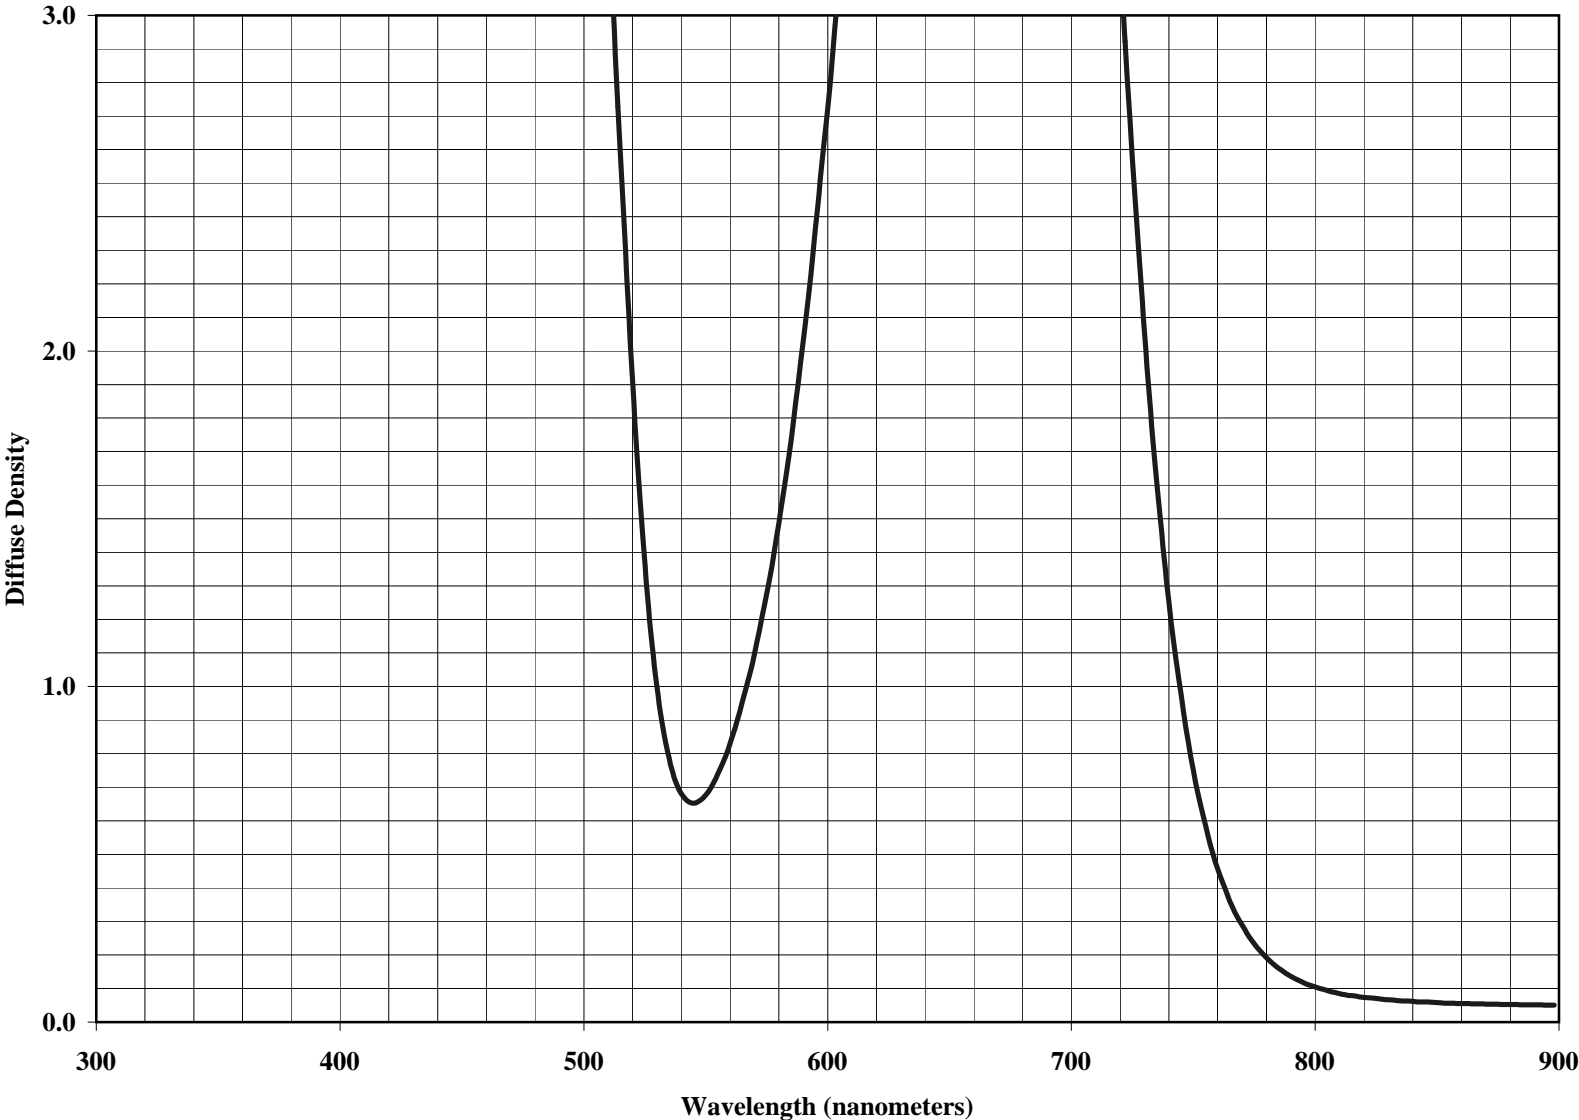

**KODAK WRATTEN 2 Optical Filter / 99
(Green)**

Notice: While the data presented are typical of production coatings, they do not represent standards which must be met by Eastman Kodak Company. The company reserves the right to change and improve the product characteristics at any time.