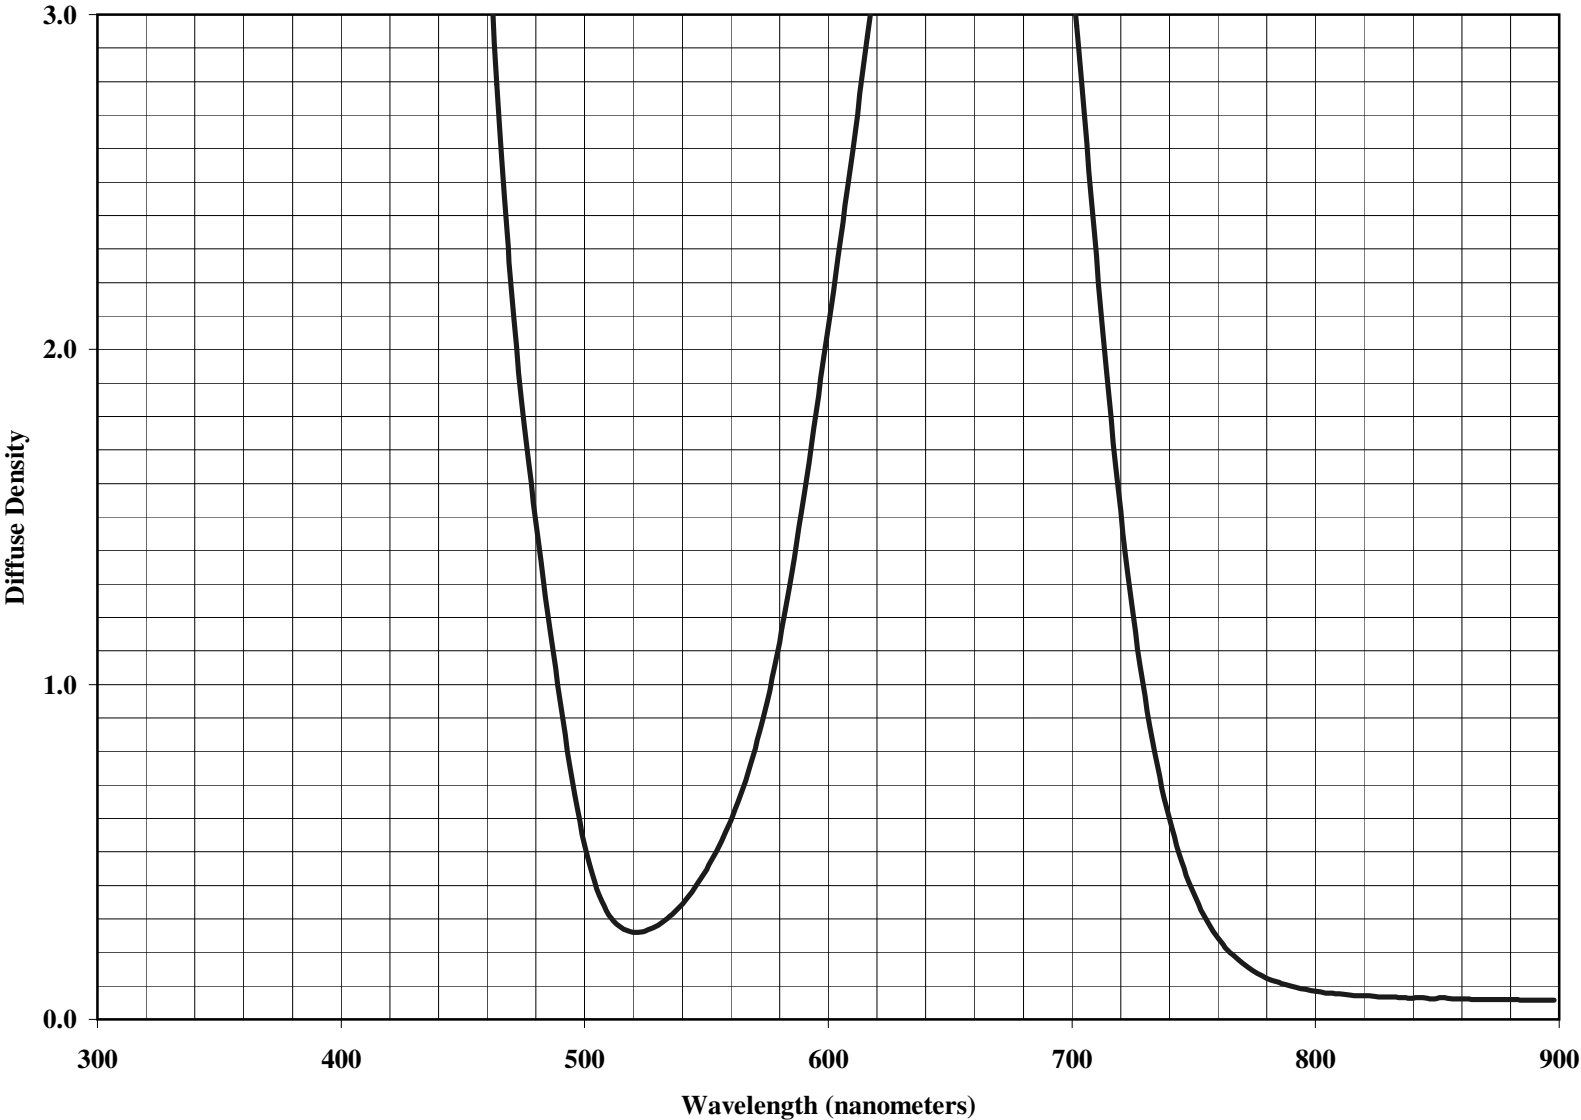

**KODAK WRATTEN 2 Optical Filter / 58
(Green Tricolor)**

Notice: While the data presented are typical of production coatings, they do not represent standards which must be met by Eastman Kodak Company. The company reserves the right to change and improve the product characteristics at any time.