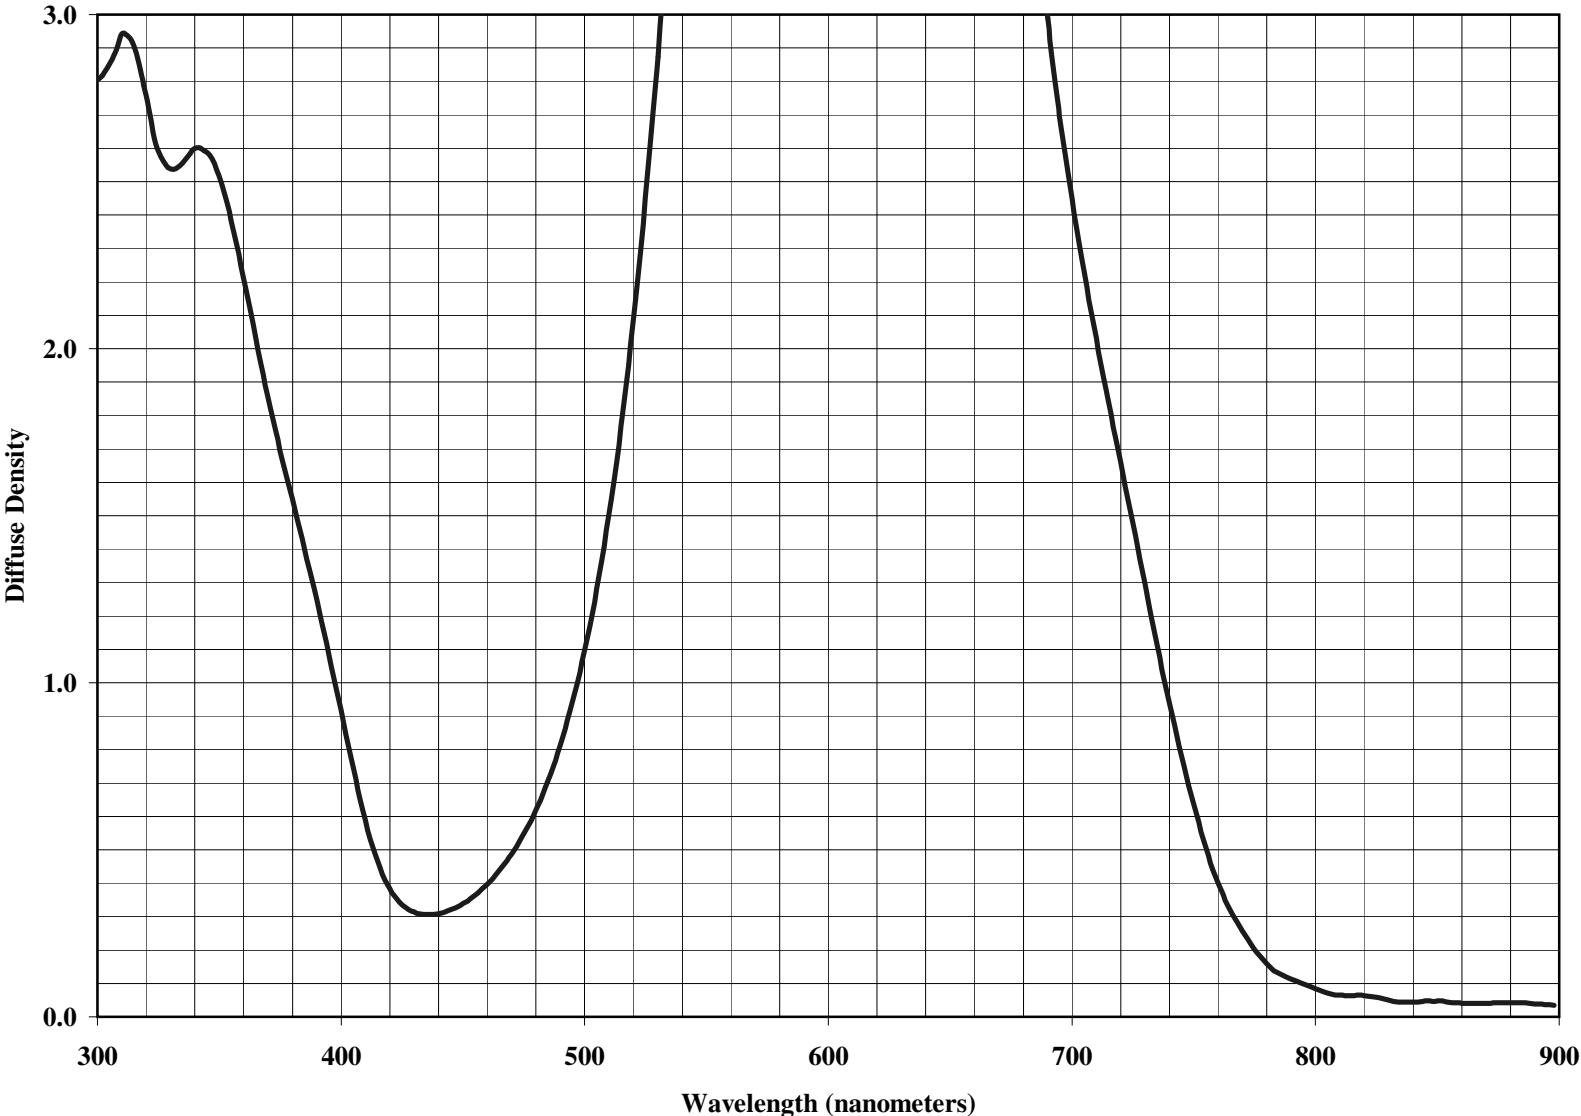

**KODAK WRATTEN 2 Optical Filter / 47
(Blue Tricolor)**

Notice: While the data presented are typical of production coatings, they do not represent standards which must be met by Eastman Kodak Company. The company reserves the right to change and improve the product characteristics at any time.