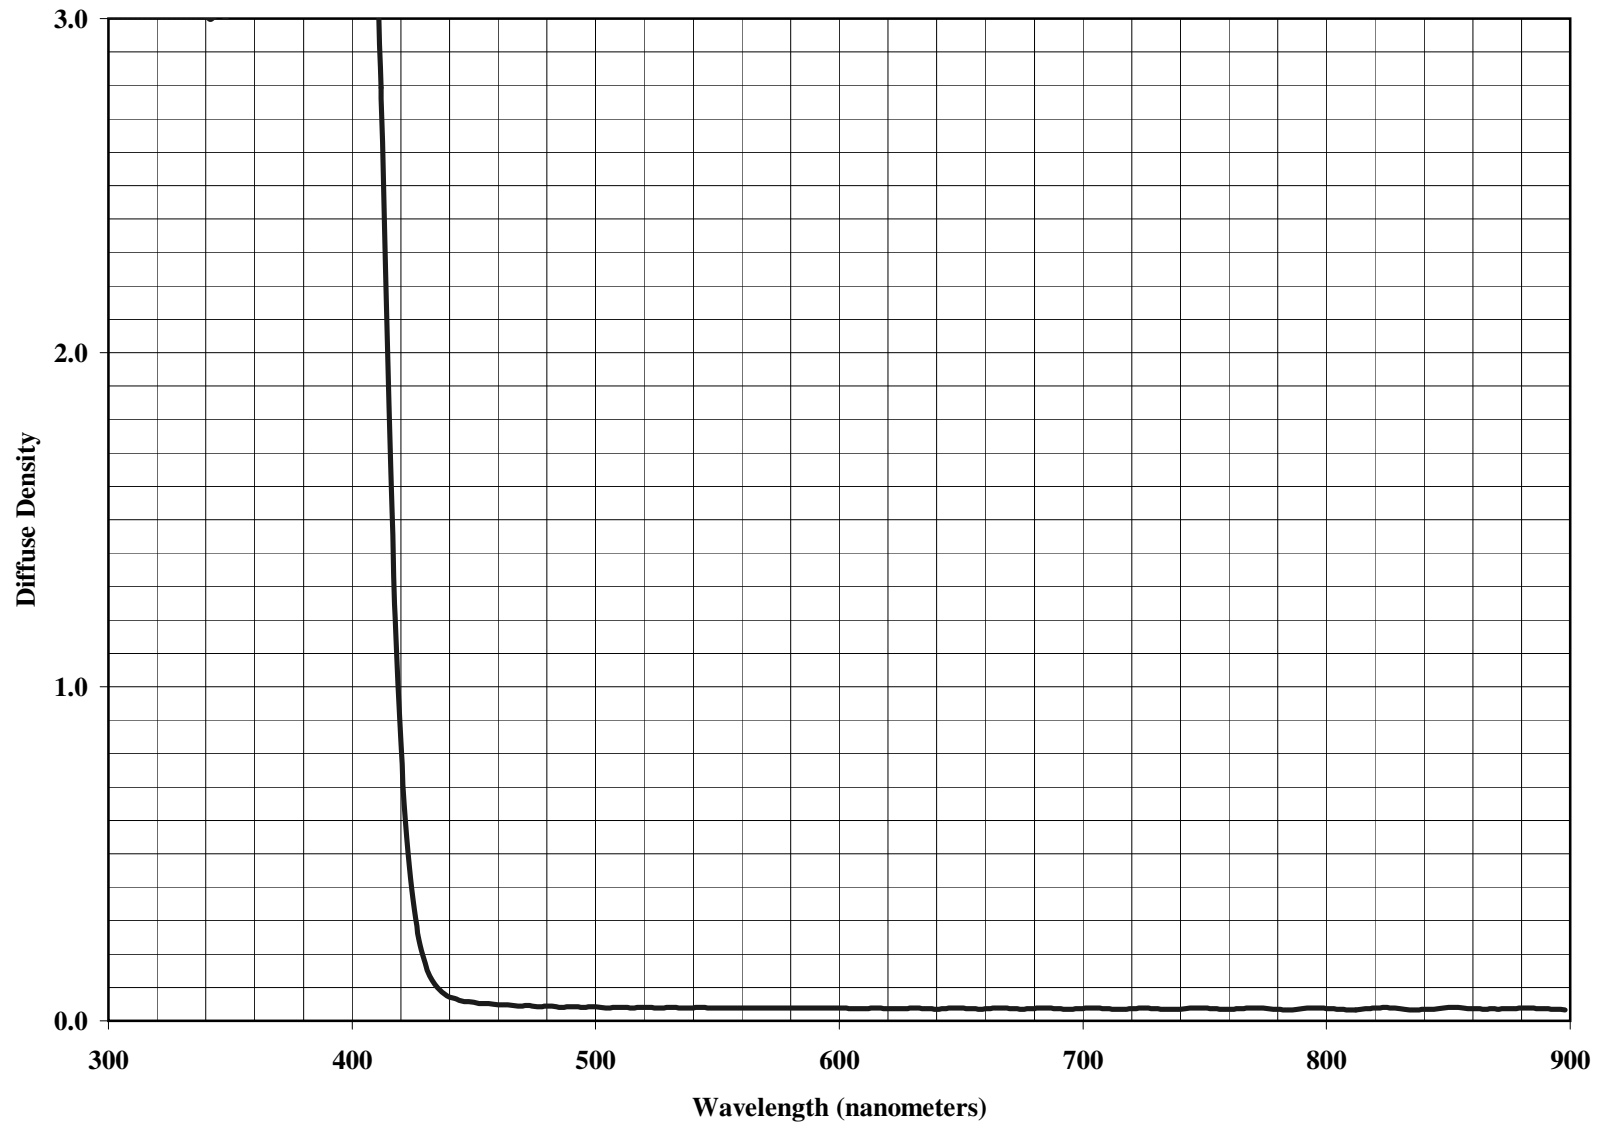

**KODAK WRATTEN 2 Optical Filter / 2E
(Pale Yellow)**

Notice: While the data presented are typical of production coatings, they do not represent standards which must be met by Eastman Kodak Company. The company reserves the right to change and improve the product characteristics at any time.