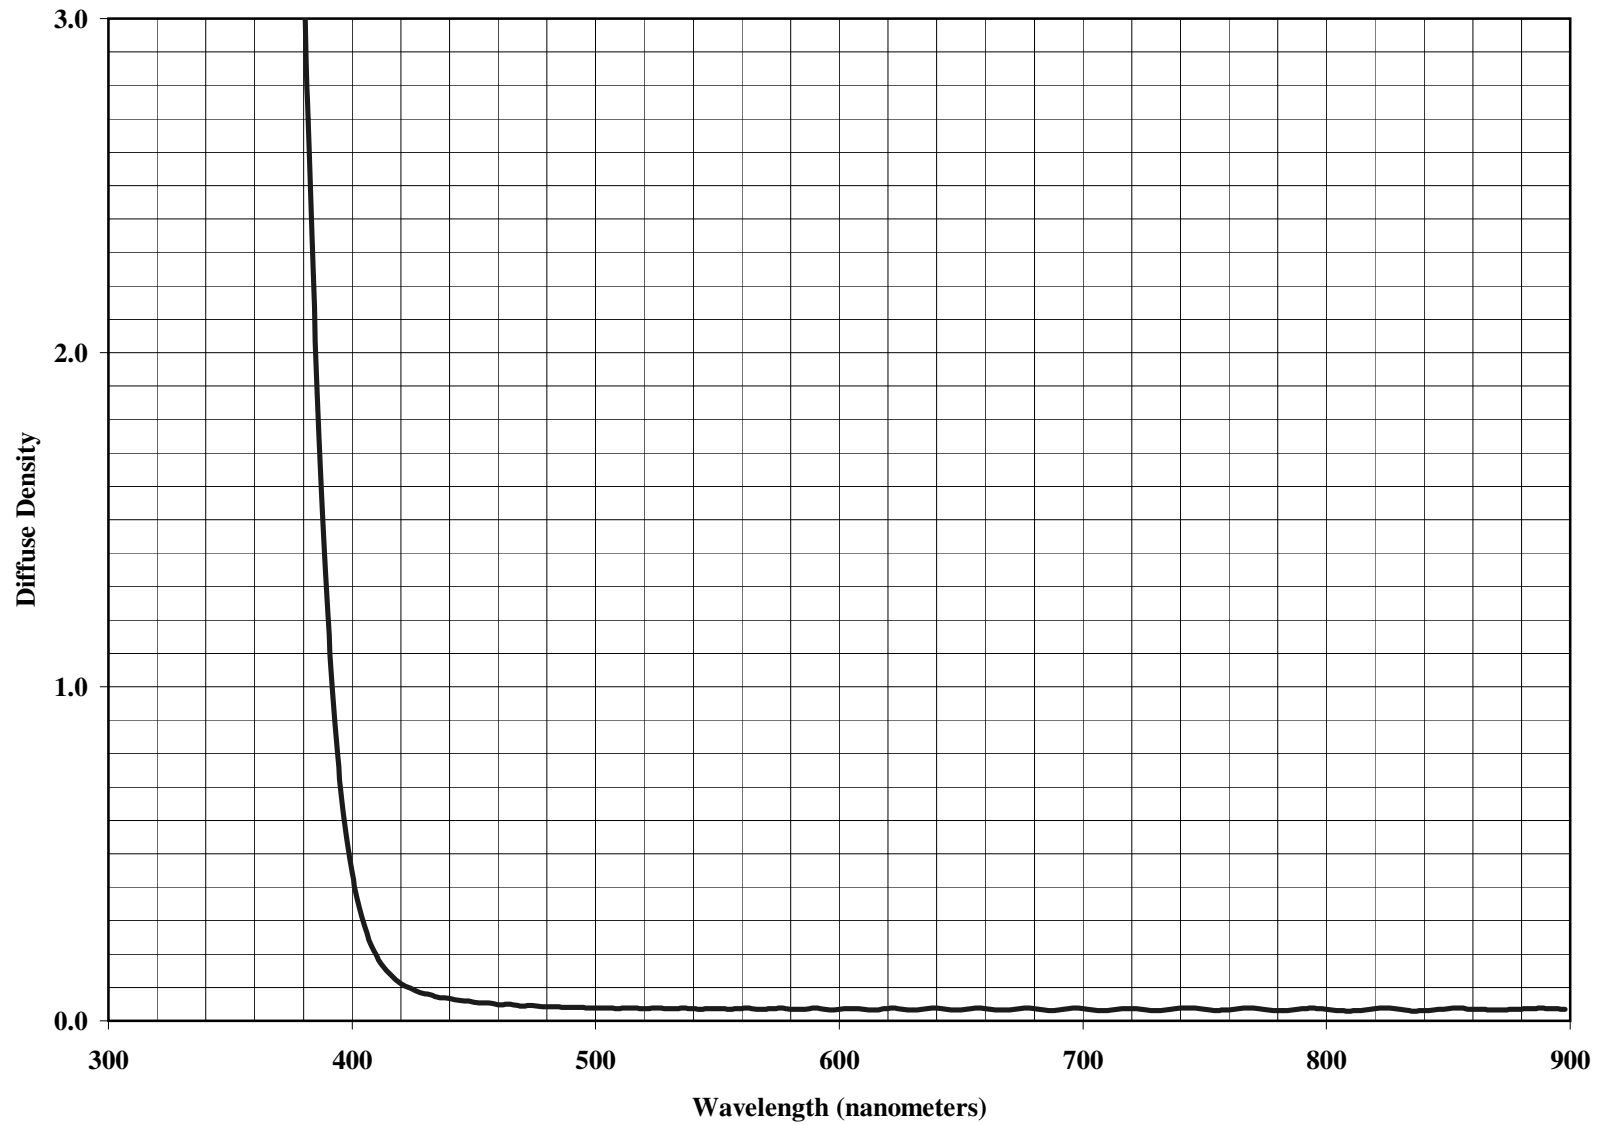

**KODAK WRATTEN 2 Optical Filter / 2B
(Pale Yellow)**

Notice: While the data presented are typical of production coatings, they do not represent standards which must be met by Eastman Kodak Company. The company reserves the right to change and improve the product characteristics at any time.