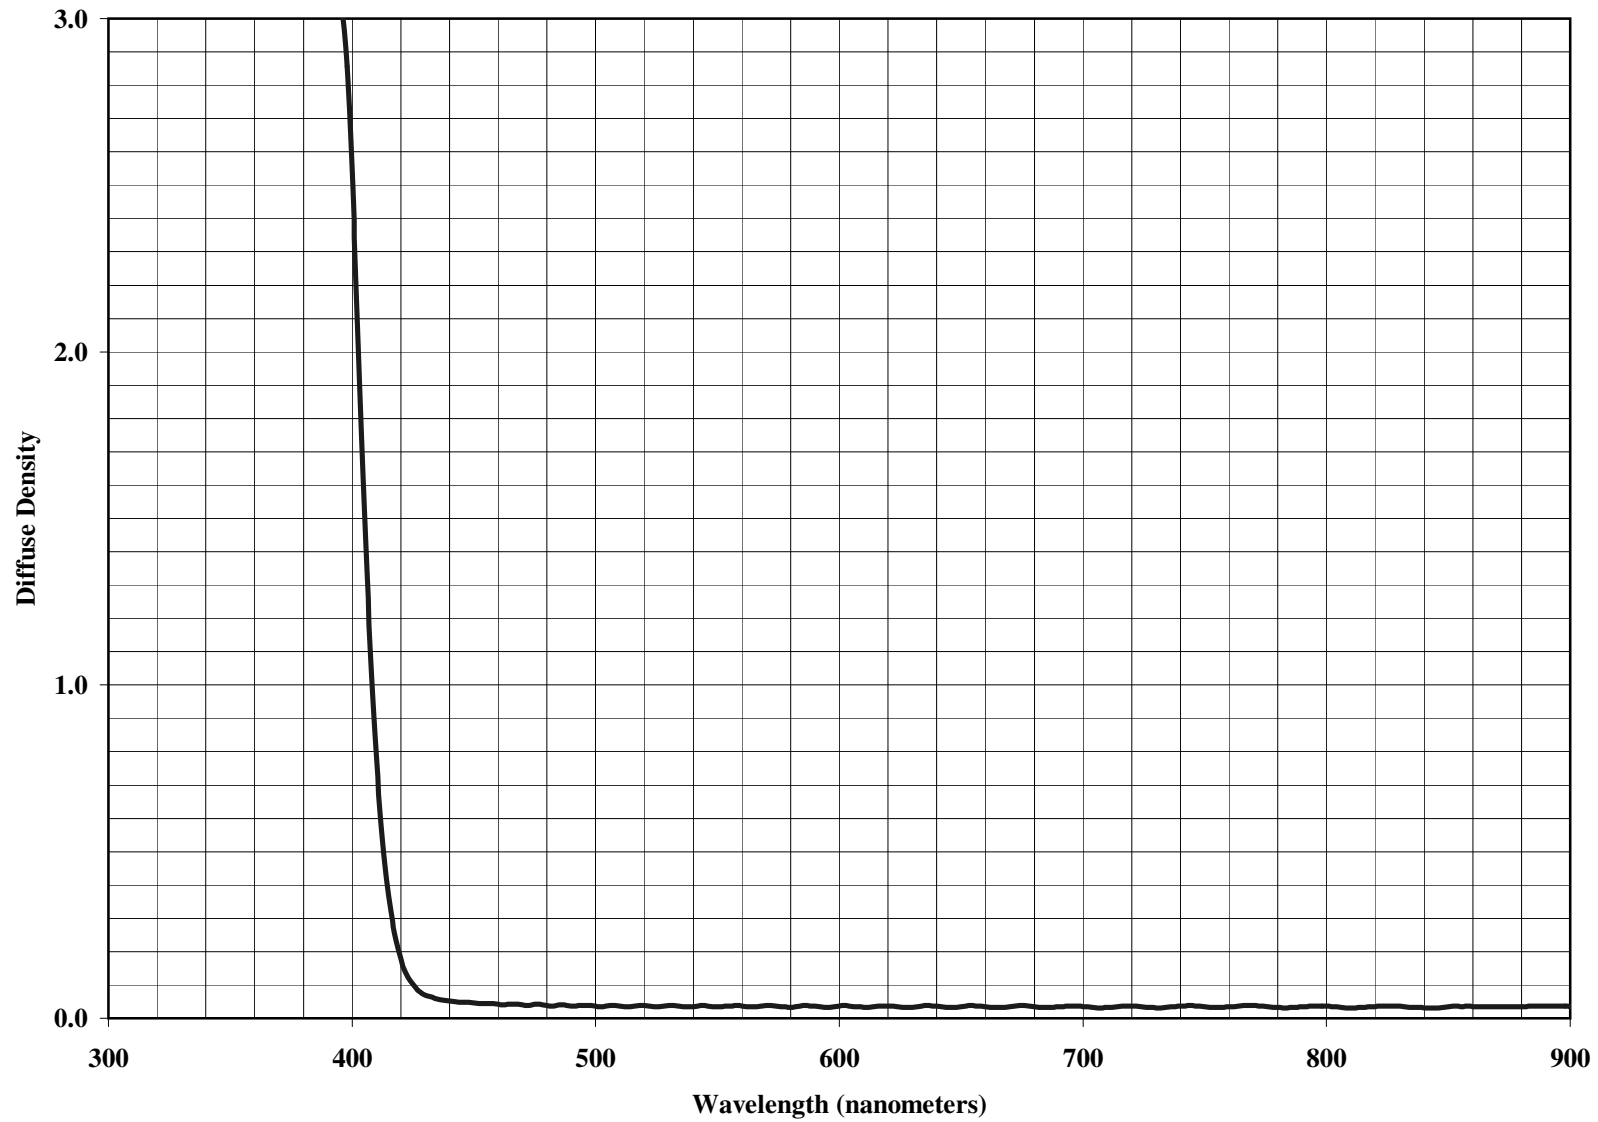

**KODAK WRATTEN 2 Optical Filter / 2A**  
**(Pale Yellow)**

Notice: While the data presented are typical of production coatings, they do not represent standards which must be met by Eastman Kodak Company. The company reserves the right to change and improve the product characteristics at any time.