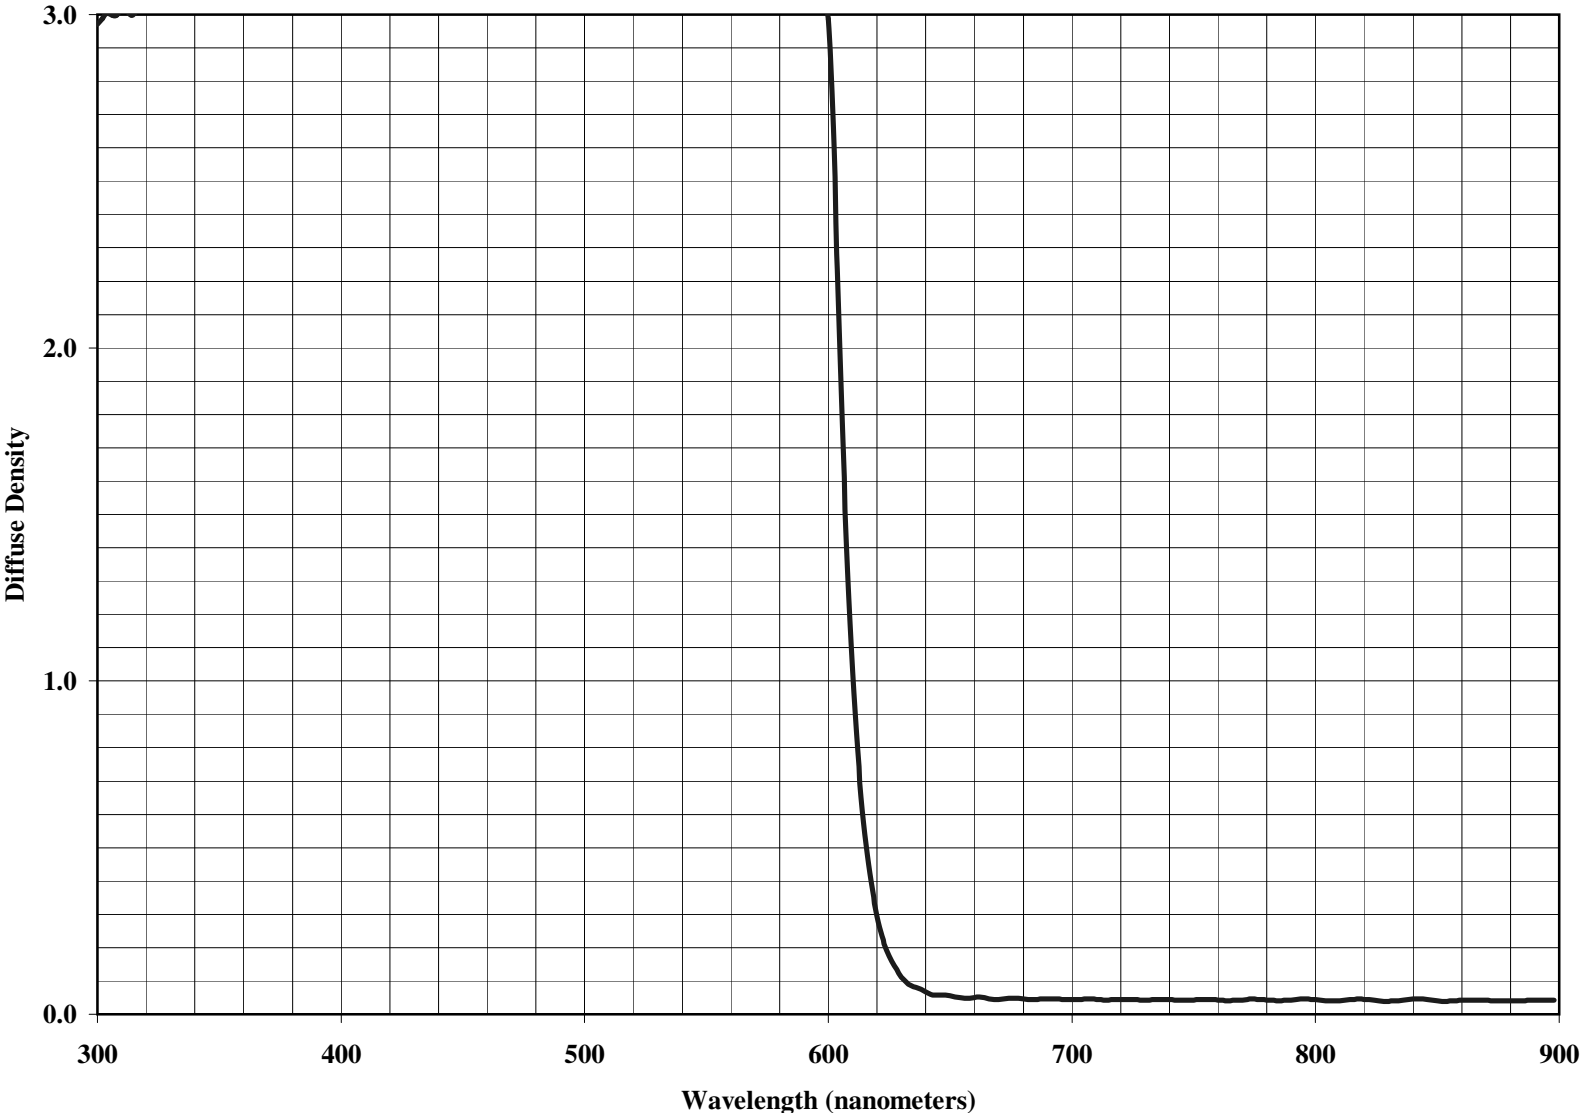

**KODAK WRATTEN 2 Optical Filter / 29
(Deep Red)**

Notice: While the data presented are typical of production coatings, they do not represent standards which must be met by Eastman Kodak Company. The company reserves the right to change and improve the product characteristics at any time.