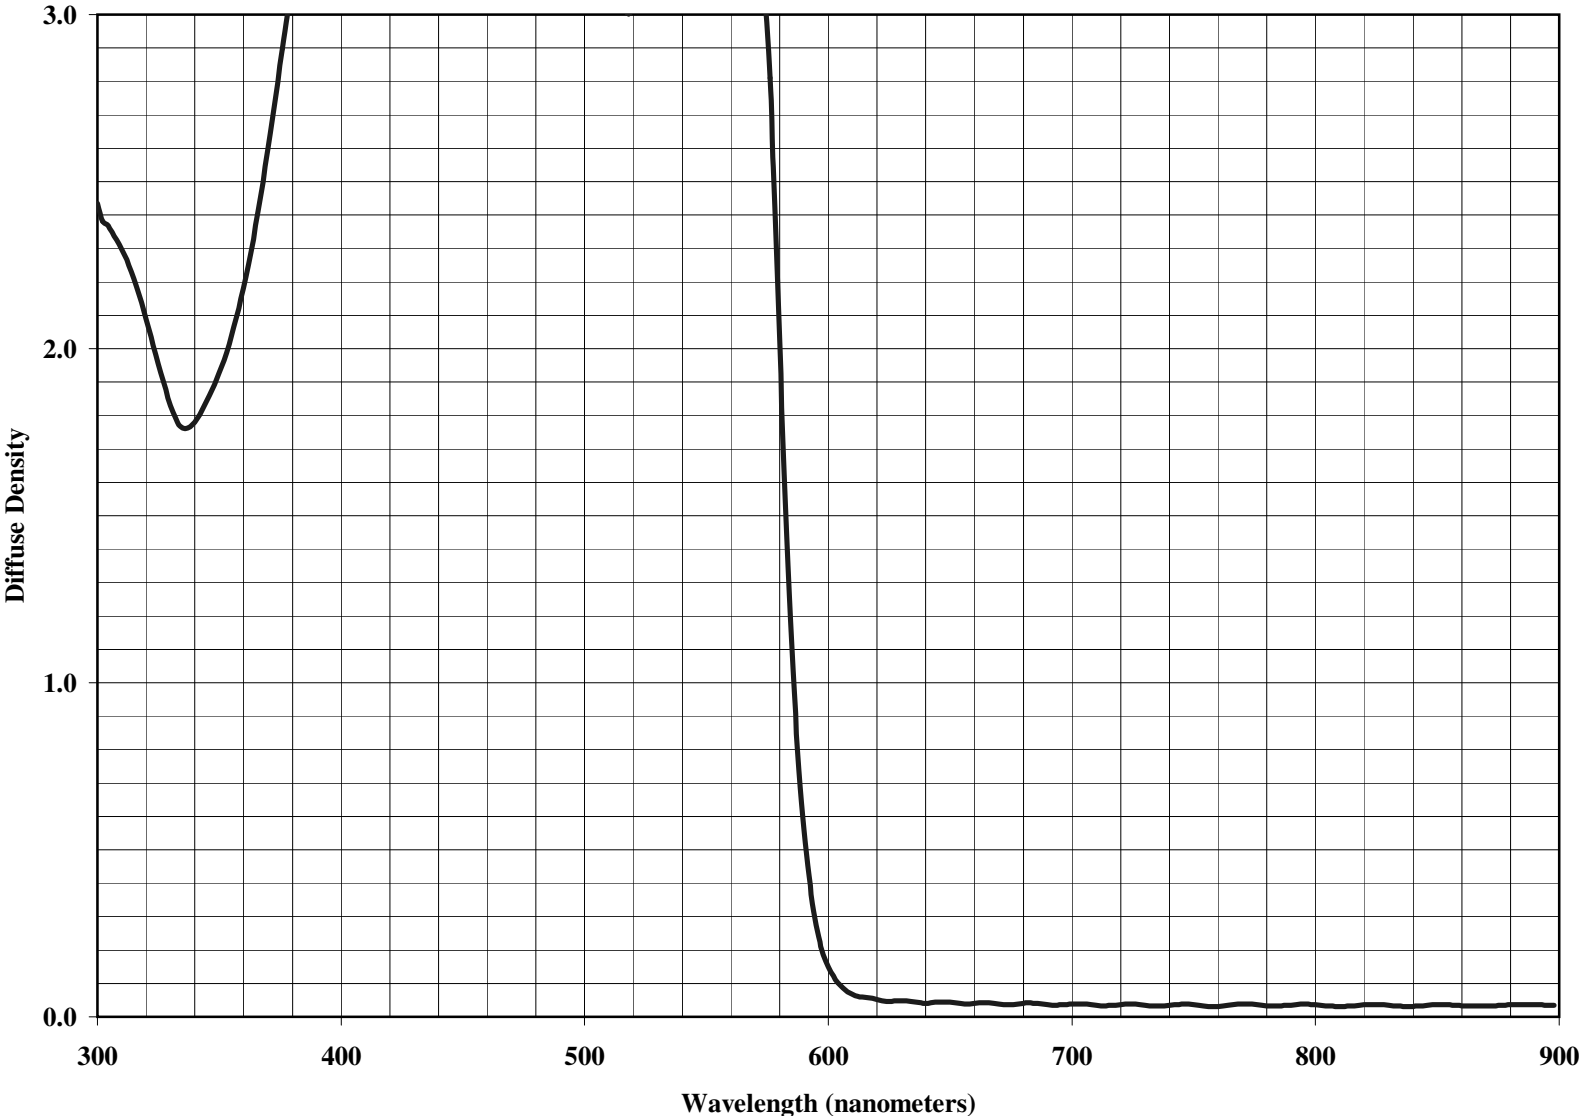

**KODAK WRATTEN 2 Optical Filter / 25  
(Red Tricolor)**

Notice: While the data presented are typical of production coatings, they do not represent standards which must be met by Eastman Kodak Company. The company reserves the right to change and improve the product characteristics at any time.