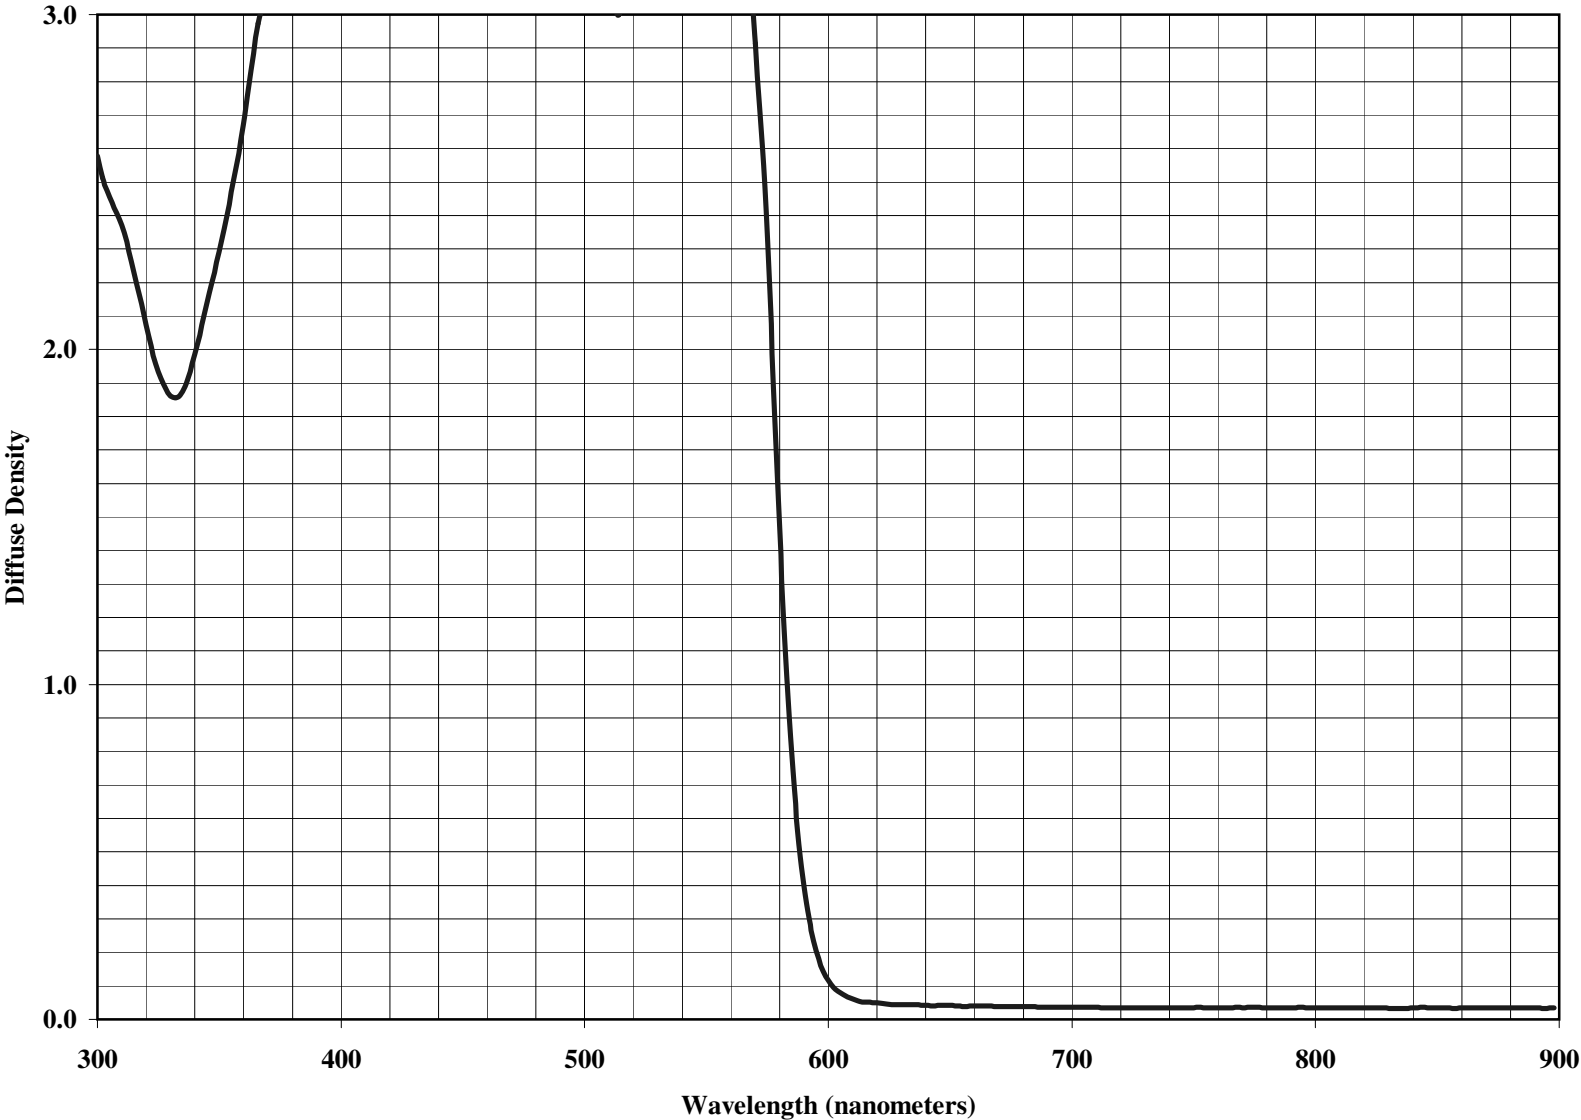

**KODAK WRATTEN 2 Optical Filter / 24
(Red)**

Notice: While the data presented are typical of production coatings, they do not represent standards which must be met by Eastman Kodak Company. The company reserves the right to change and improve the product characteristics at any time.