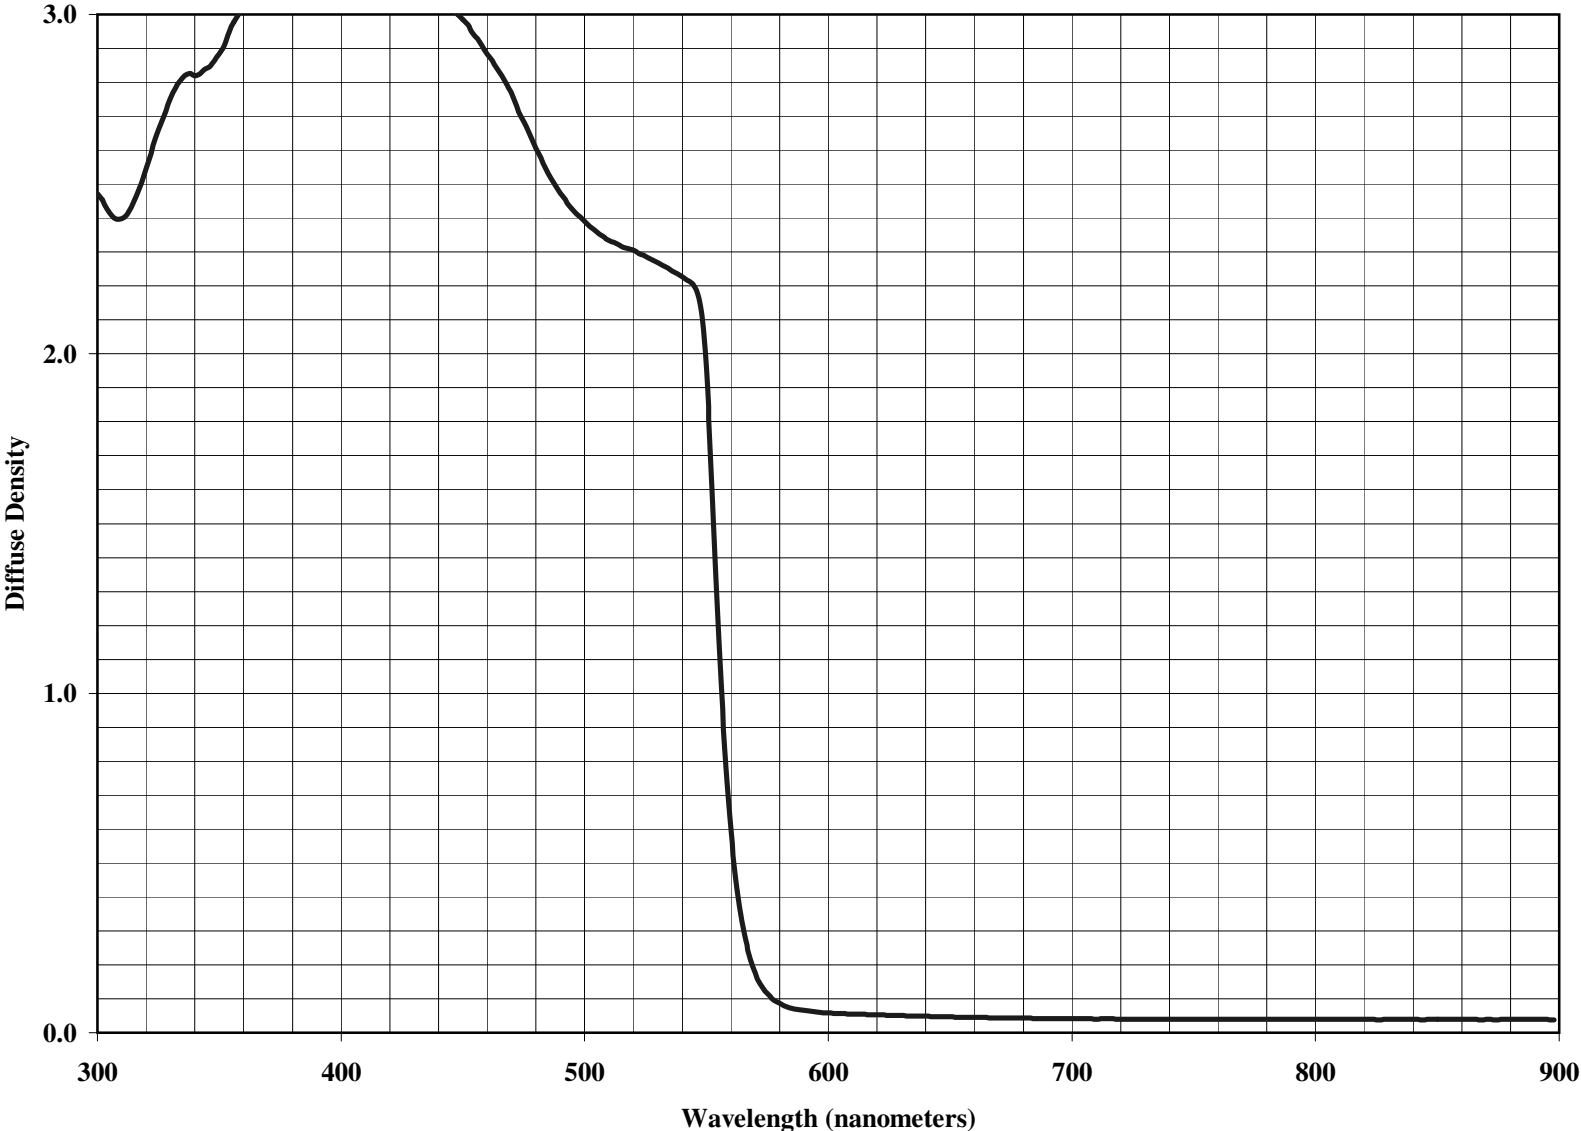

**KODAK WRATTEN 2 Optical Filter / 22  
(Deep Orange)**

Notice: While the data presented are typical of production coatings, they do not represent standards which must be met by Eastman Kodak Company. The company reserves the right to change and improve the product characteristics at any time.