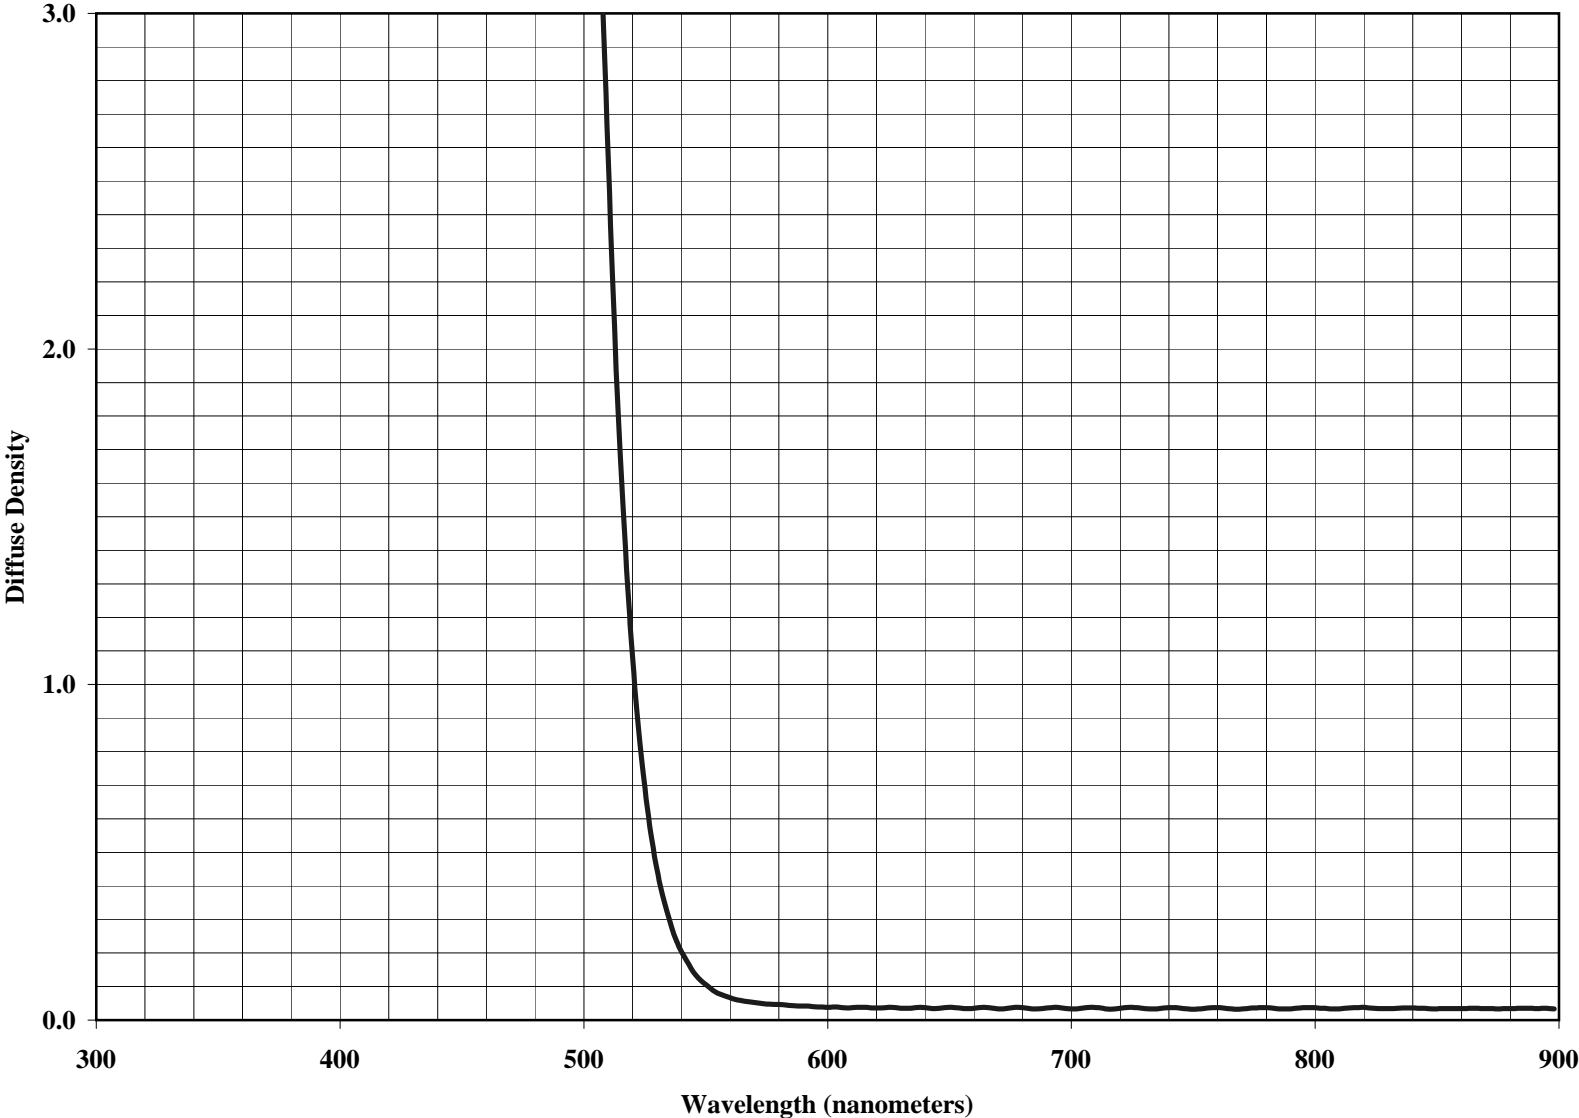

**KODAK WRATTEN 2 Optical Filter / 16
(Yellow Orange)**

Notice: While the data presented are typical of production coatings, they do not represent standards which must be met by Eastman Kodak Company. The company reserves the right to change and improve the product characteristics at any time.