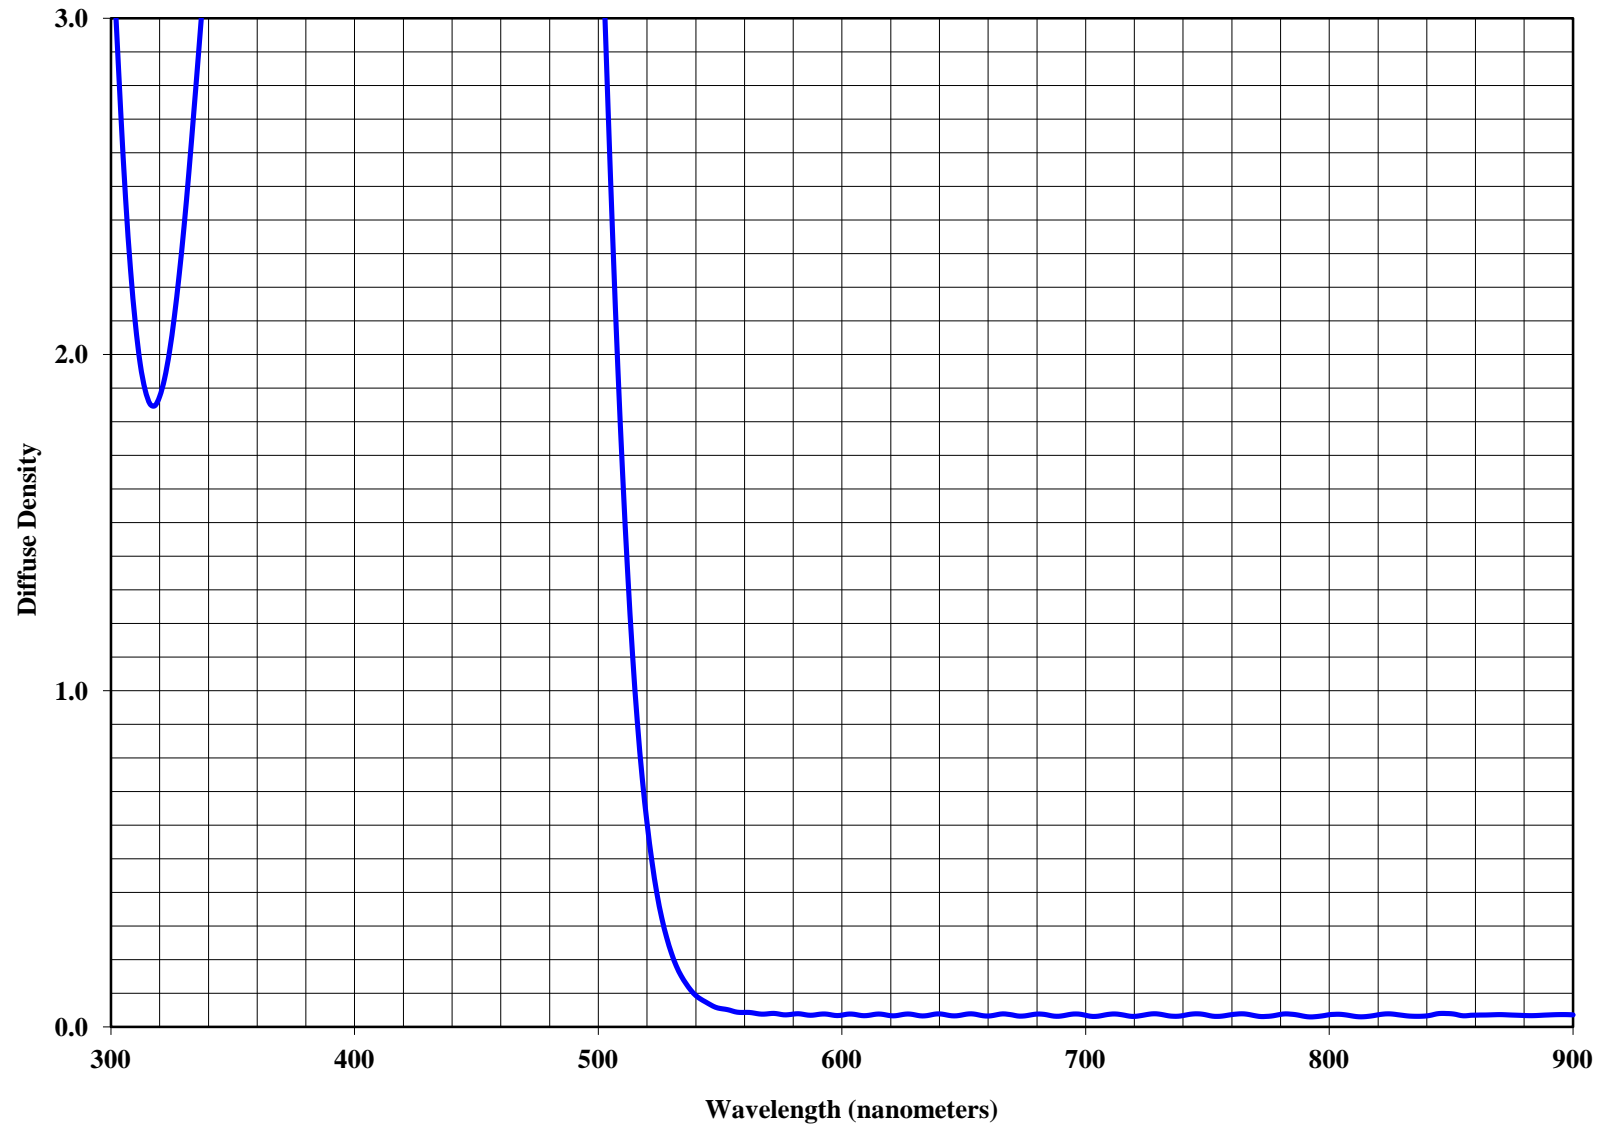

KODAK WRATTEN 2 Optical Filter / 15
(Deep Yellow)

Notice: While the data presented are typical of production coatings, they do not represent standards which must be met by Eastman Kodak Company. The company reserves the right to change and improve the product characteristics at any time.