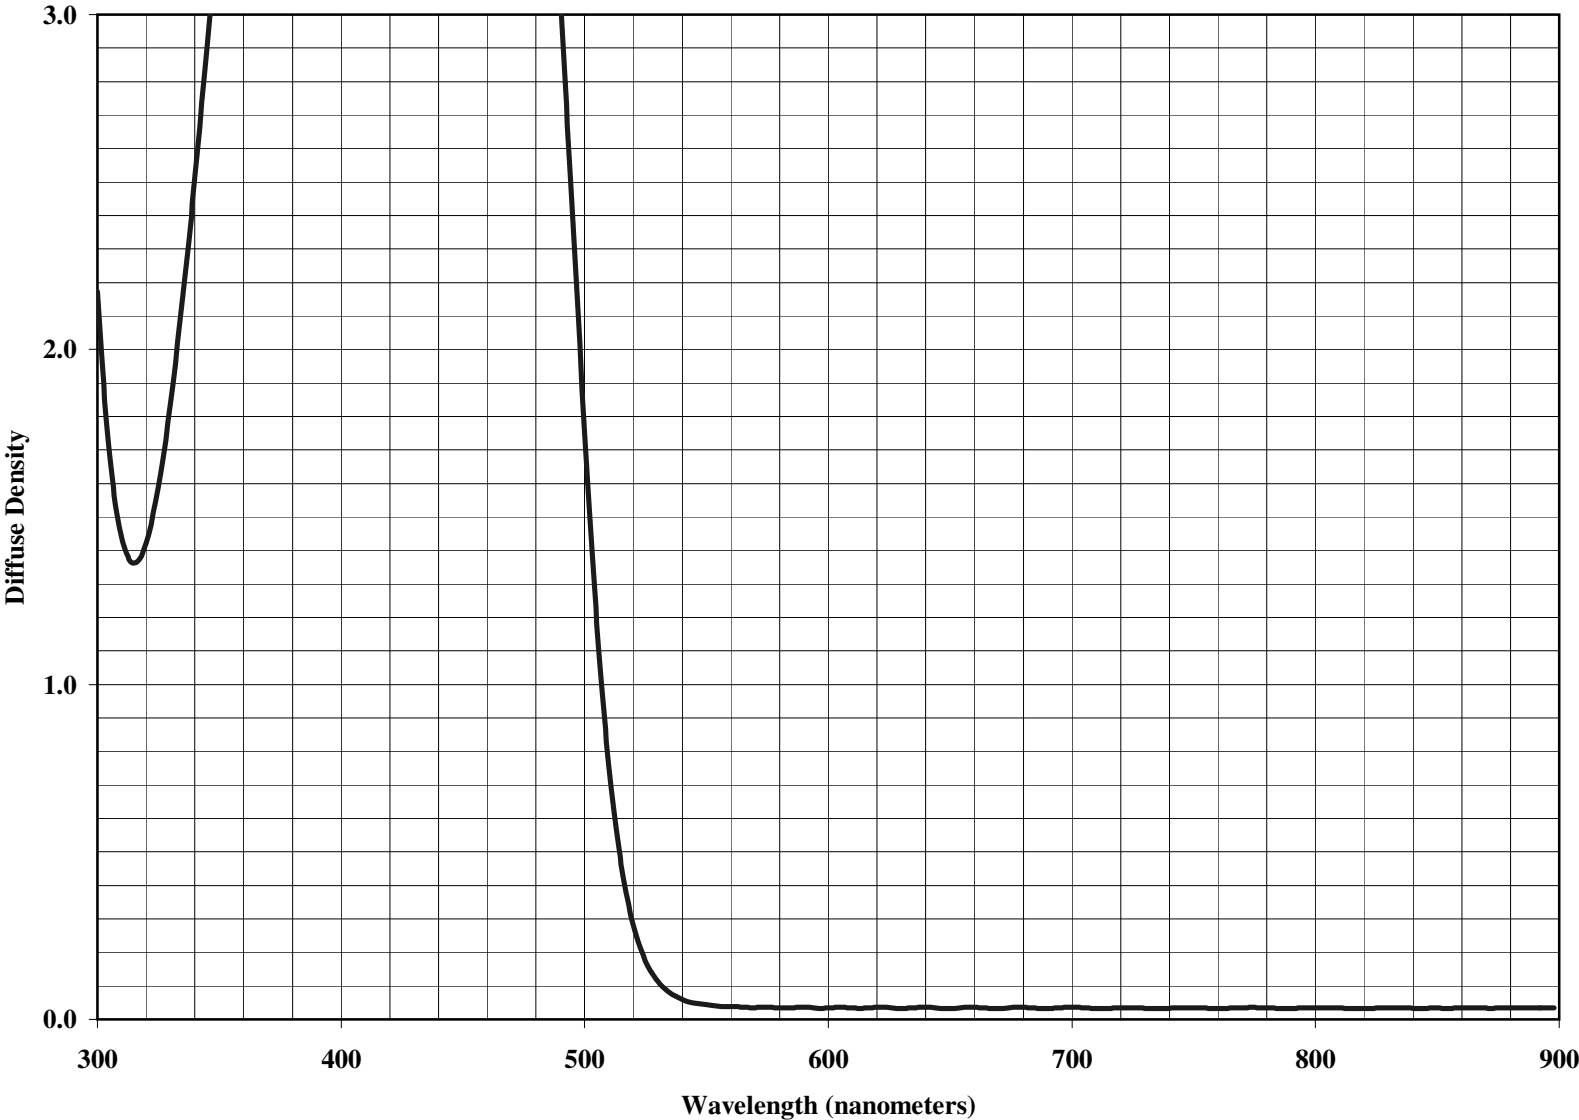

**KODAK WRATTEN 2 Optical Filter / 12
(Deep Yellow)**

Notice: While the data presented are typical of production coatings, they do not represent standards which must be met by Eastman Kodak Company. The company reserves the right to change and improve the product characteristics at any time.