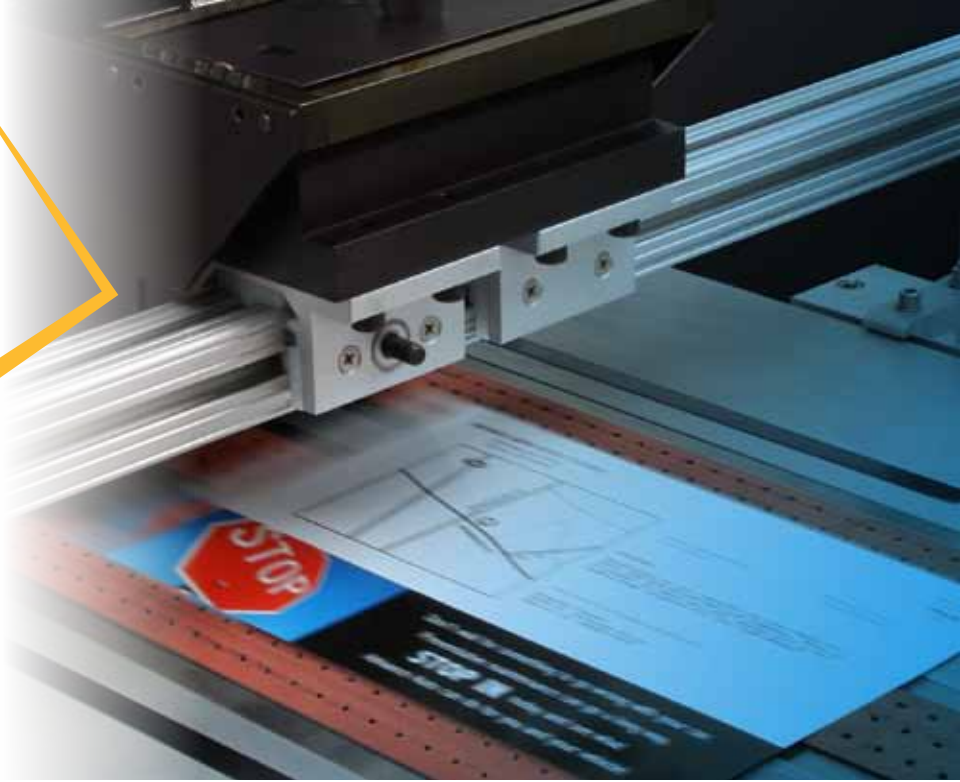

Kodak

Versamark DS5640 and DS5650 Printing Systems

The **Kodak Versamark DS5640 and DS5650 Printing Systems**, each of which is comprised of a reliable printhead and the **Kodak CS150 System Controller**, give you powerful solutions that help your company profit from a competitive edge in the Addressing market.

Reliable and affordable high-resolution addressing

The **Kodak Versamark DS5640 and DS5650 Printing Systems** combine high-quality printing capabilities with robust duty cycles to meet the exacting needs of discriminating customers quickly and efficiently.

With wide imprint widths at low acquisition costs, the **DS5640 and DS5650** offer greater productivity and flexibility.

Kodak Versamark DS5640 and DS5650 Printing Systems

- 4.27" (10.8 cm) (DS5640) or 3.41" (8.7 cm) (DS5650) imprint widths
- Up to 500 fpm (152 mpm)
- 240 x 240 or 240 x 480 dpi (DS5640) 300 x 300 or 300 x 600 dpi (DS5650)